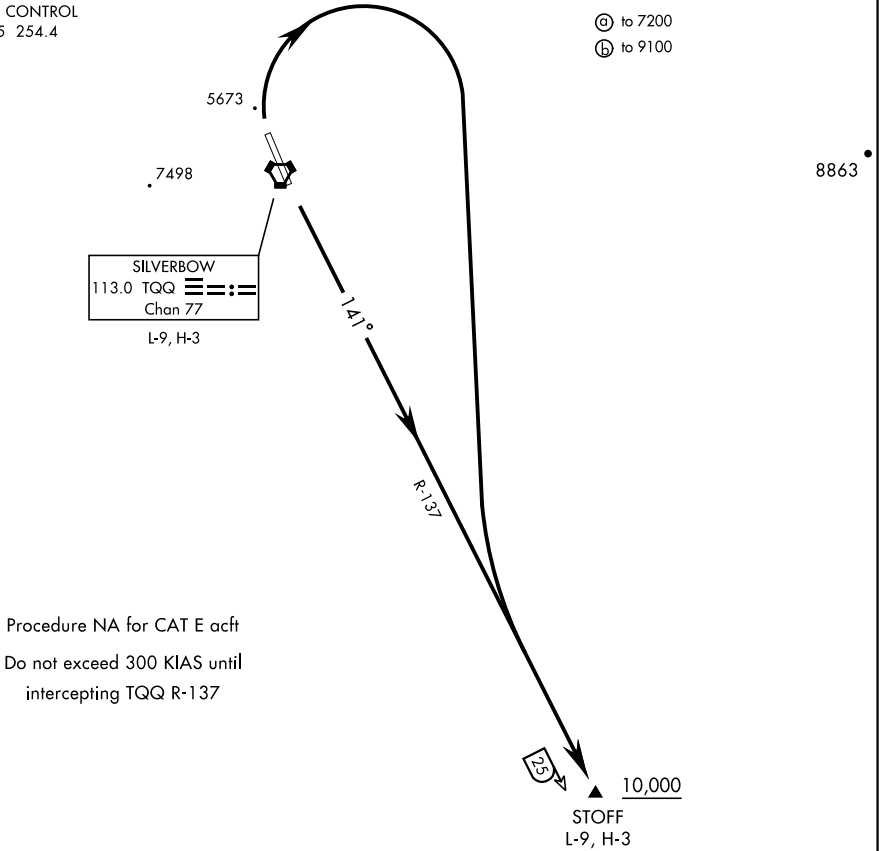

18200

STOFF TWO DEPARTURE (STOFF2•STOFF)

TONOPAH TEST RANGE (KTNX)

TONOPAH, NEVADA

GND CON
 127.25 335.5
 SILVERBOW TOWER ★
 124.75 257.95
 NELLIS CONTROL
 119.35 254.4

Rwy	Knots	60	120	180	240	300	360
14 (a)	V/V(fpm)	205	410	615	820	1025	1230
32 (b)	V/V(fpm)	260	520	780	1040	1300	1560

MINIMUM CLMB RATE

- (a) to 7200
- (b) to 9100

SW-4, 19 MAR 2026 to 16 APR 2026

SW-4, 19 MAR 2026 to 16 APR 2026

DEPARTURE ROUTE DESCRIPTION

TAKE-OFF RWY 14: Climb heading 141° to intercept TQQ VORTAC R-137 to STOFF, cross STOFF at or above 10,000.

TAKE-OFF RWY 32: Climbing right turn to intercept TQQ VORTAC R-137 to STOFF, cross STOFF at or above 10,000.

STOFF TWO DEPARTURE (STOFF2•STOFF)

TONOPAH, NEVADA
 TONOPAH TEST RANGE (KTNX)