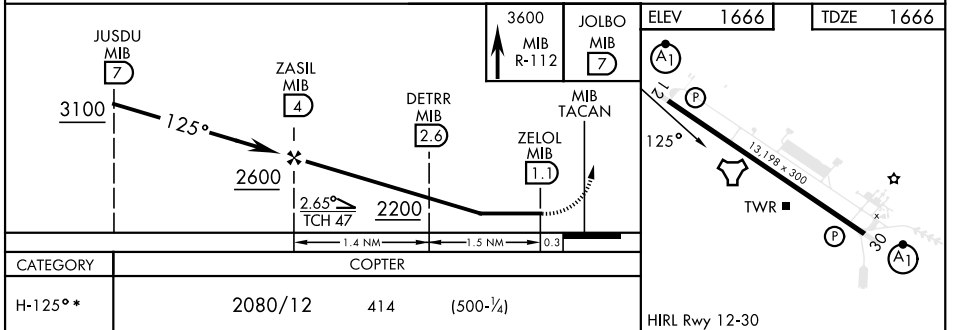

COPTER TACAN 125°

TACAN MIB Chan 96	APCH CRS 125°	Rwy ldg 13,198 TDZE 1666 Arpt Elev 1666
-----------------------------	-------------------------	--

[USAF]

MINOT AFB (KMIB)

* When ALS inop, increase RVR to 28 and vis to ½ mile.	ALSF-1 	MISSED APPROACH: Climb to 3600 via MIB TACAN R-112 direct JOLBO and hold.
--	------------	---

ATIS ★ 278.8	MINOT APP CON 119.6 363.8	MINOT TOWER ★ 120.65 253.5	GND CON 134.0 275.8	CLNC DEL 326.2
------------------------	-------------------------------------	--------------------------------------	-------------------------------	--------------------------

2267

COPTER ONLY

EMERG SAFE ALT 100 NM 4700

COPTER TACAN 125°

NC-1, 19 MAR 2026 to 16 APR 2026

NC-1, 19 MAR 2026 to 16 APR 2026