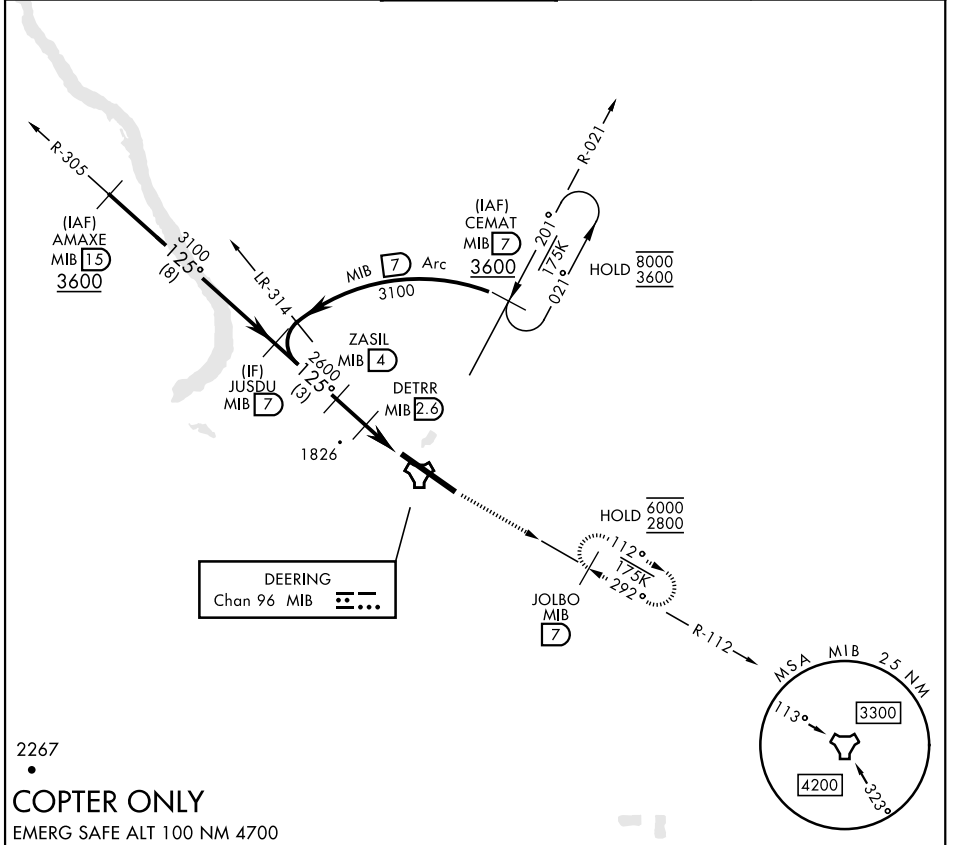

COPTER TACAN 125°

TACAN MIB Chan 96	APCH CRS 125°	Rwy ldg 13,198 TDZE 1666 Arpt Elev 1666
-----------------------------	-------------------------	--

[USAF]

MINOT AFB (KMIB)

* When ALS inop, increase RVR to 28 and vis to ½ mile.	ALSF-1 	MISSED APPROACH: Climb to 3600 via MIB TACAN R-112 direct JOLBO and hold.
--	------------	---

ATIS ★ 278.8	MINOT APP CON 119.6 363.8	MINOT TOWER ★ 120.65 253.5	GND CON 134.0 275.8	CLNC DEL 326.2
------------------------	-------------------------------------	--------------------------------------	-------------------------------	--------------------------

2267

COPTER ONLY

EMERG SAFE ALT 100 NM 4700

COPTER TACAN 125°

NC-1, 19 MAR 2026 to 16 APR 2026

NC-1, 19 MAR 2026 to 16 APR 2026