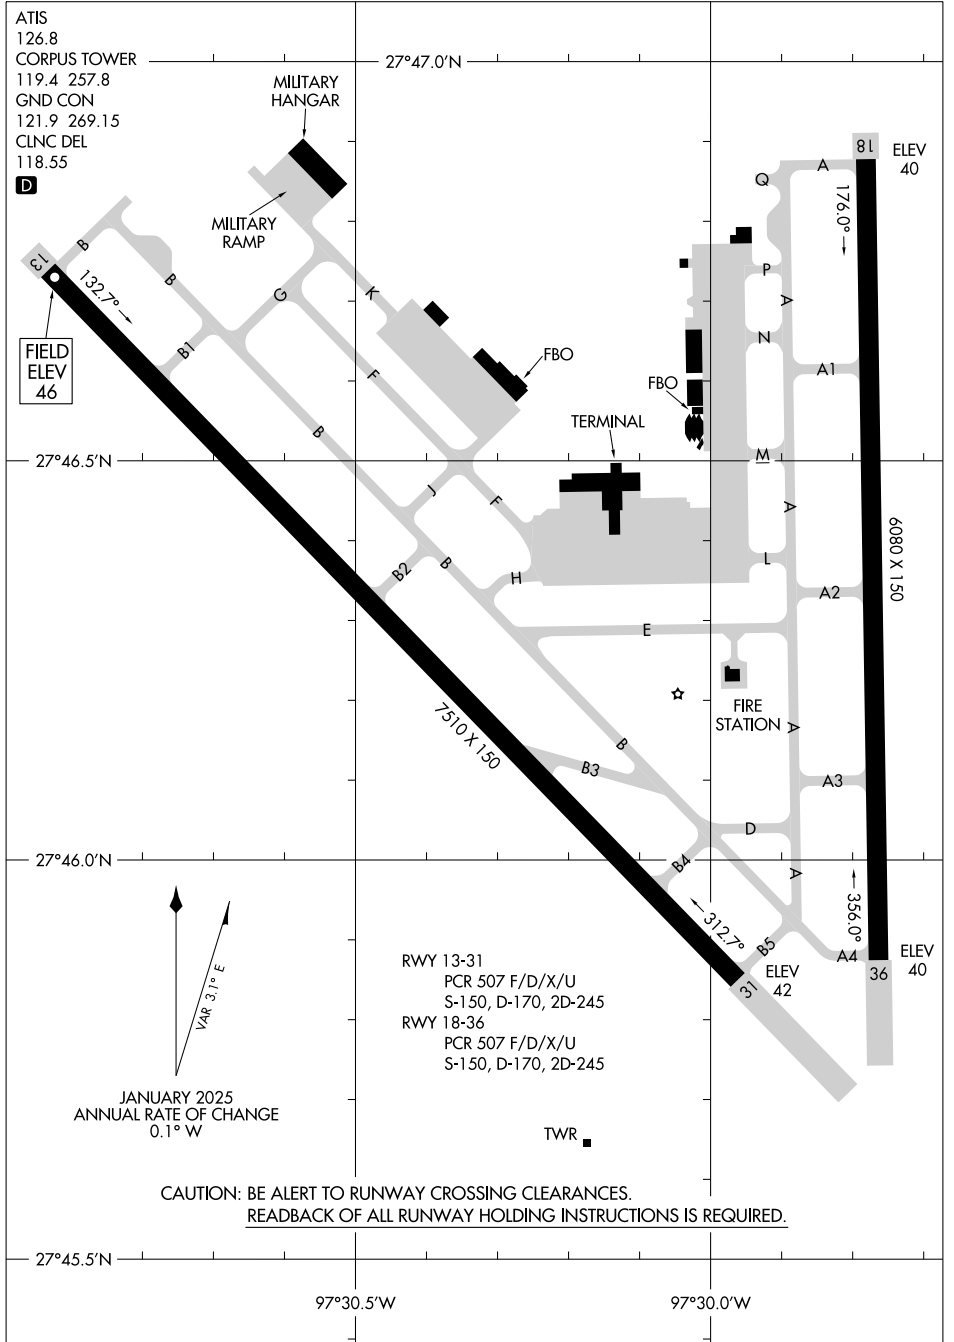

26022

# AIRPORT DIAGRAM

AL-5032 (FAA)

CORPUS CHRISTI INTL (CRP)  
CORPUS CHRISTI, TEXAS

SC-3, 19 MAR 2026 to 16 APR 2026

SC-3, 19 MAR 2026 to 16 APR 2026

CAUTION: BE ALERT TO RUNWAY CROSSING CLEARANCES.  
READBACK OF ALL RUNWAY HOLDING INSTRUCTIONS IS REQUIRED.

AIRPORT DIAGRAM  
26022

CORPUS CHRISTI, TEXAS  
CORPUS CHRISTI INTL (CRP)