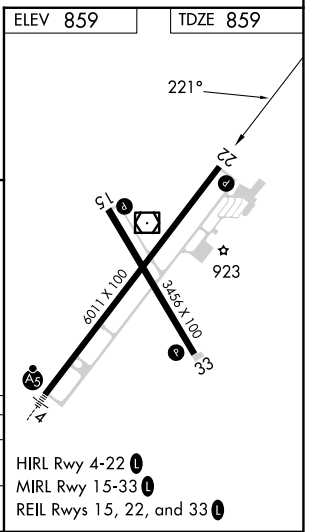

APP CRS 221°	Rwy Idg 6011
	TDZE 859
	Apt Elev 859

RNAV (GPS) RWY 22
MARION MUNI - MCKINNEY FLD (MZZ)

RNP APCH - GPS.		MISSED APPROACH: Climb to 2700 direct AKICA and hold.	

AWOS-3 108.6	GRISSOM APP CON ★ 121.05 338.275	CLNC DEL 120.0	UNICOM 122.7 (CTAF) 0
------------------------	--	--------------------------	---------------------------------

CATEGORY	A	B	C	D
LNVA MDA	1260-1	401 (500-1)	1260-1½	401 (500-1½)
CIRCLING	1300-1 441 (500-1)	1320-1 461 (500-1)	1420-1½ 561 (600-1½)	1500-2 641 (700-2)

EC-2, 19 MAR 2026 to 16 APR 2026

EC-2, 19 MAR 2026 to 16 APR 2026

HIRL Rwy 4-22 0
MIRL Rwy 15-33 0
REIL Rws 15, 22, and 33 0