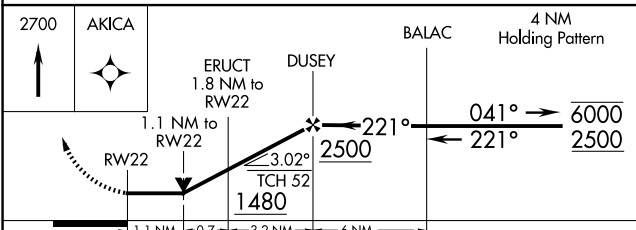

APP CRS 221°	Rwy Idg 6011
	TDZE 859
	Apt Elev 859

RNAV (GPS) RWY 22
MARION MUNI - MCKINNEY FLD (MZZ)

RNP APCH - GPS.		MISSED APPROACH: Climb to 2700 direct AKICA and hold.	

AWOS-3 108.6	GRISSOM APP CON ★ 121.05 338.275	CLNC DEL 120.0	UNICOM 122.7 (CTAF) 0
------------------------	--	--------------------------	---------------------------------