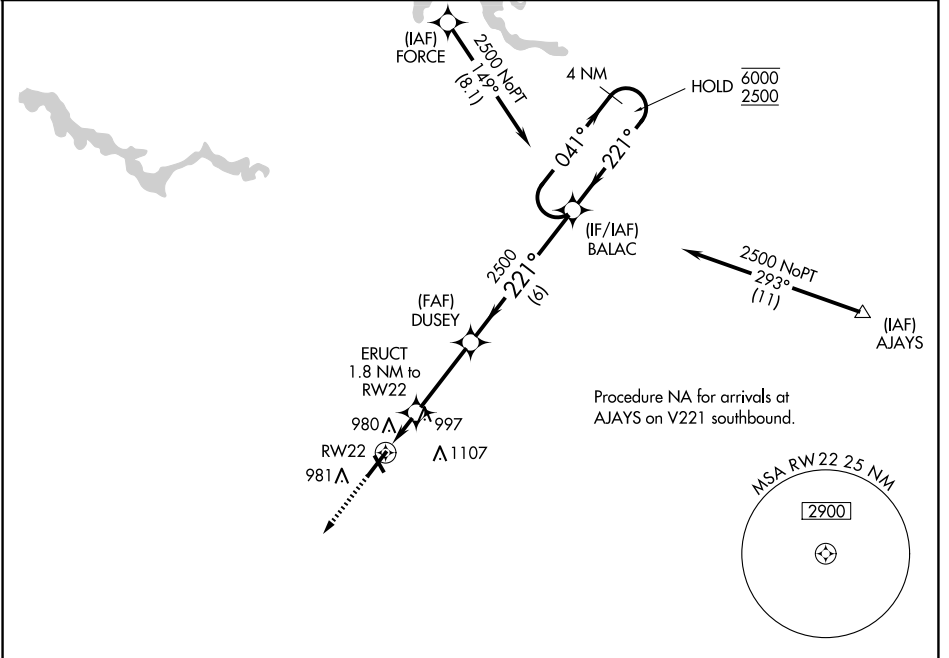

APP CRS 221°	Rwy Idg 6011
	TDZE 859
	Apt Elev 859

RNAV (GPS) RWY 22
MARION MUNI - MCKINNEY FLD (MZZ)

RNP APCH - GPS.		MISSED APPROACH: Climb to 2700 direct AKICA and hold.	

AWOS-3 108.6	GRISSOM APP CON ★ 121.05 338.275	CLNC DEL 120.0	UNICOM 122.7 (CTAF) 0
------------------------	--	--------------------------	---------------------------------

CATEGORY	A	B	C	D
LNVA MDA	1260-1	401 (500-1)	1260-1½	401 (500-1½)
CIRCLING	1300-1 441 (500-1)	1320-1 461 (500-1)	1420-1½ 561 (600-1½)	1500-2 641 (700-2)

EC-2, 19 MAR 2026 to 16 APR 2026

EC-2, 19 MAR 2026 to 16 APR 2026

HIRL Rwy 4-22 0
MIRL Rwy 15-33 0
REIL Rws 15, 22, and 33 0