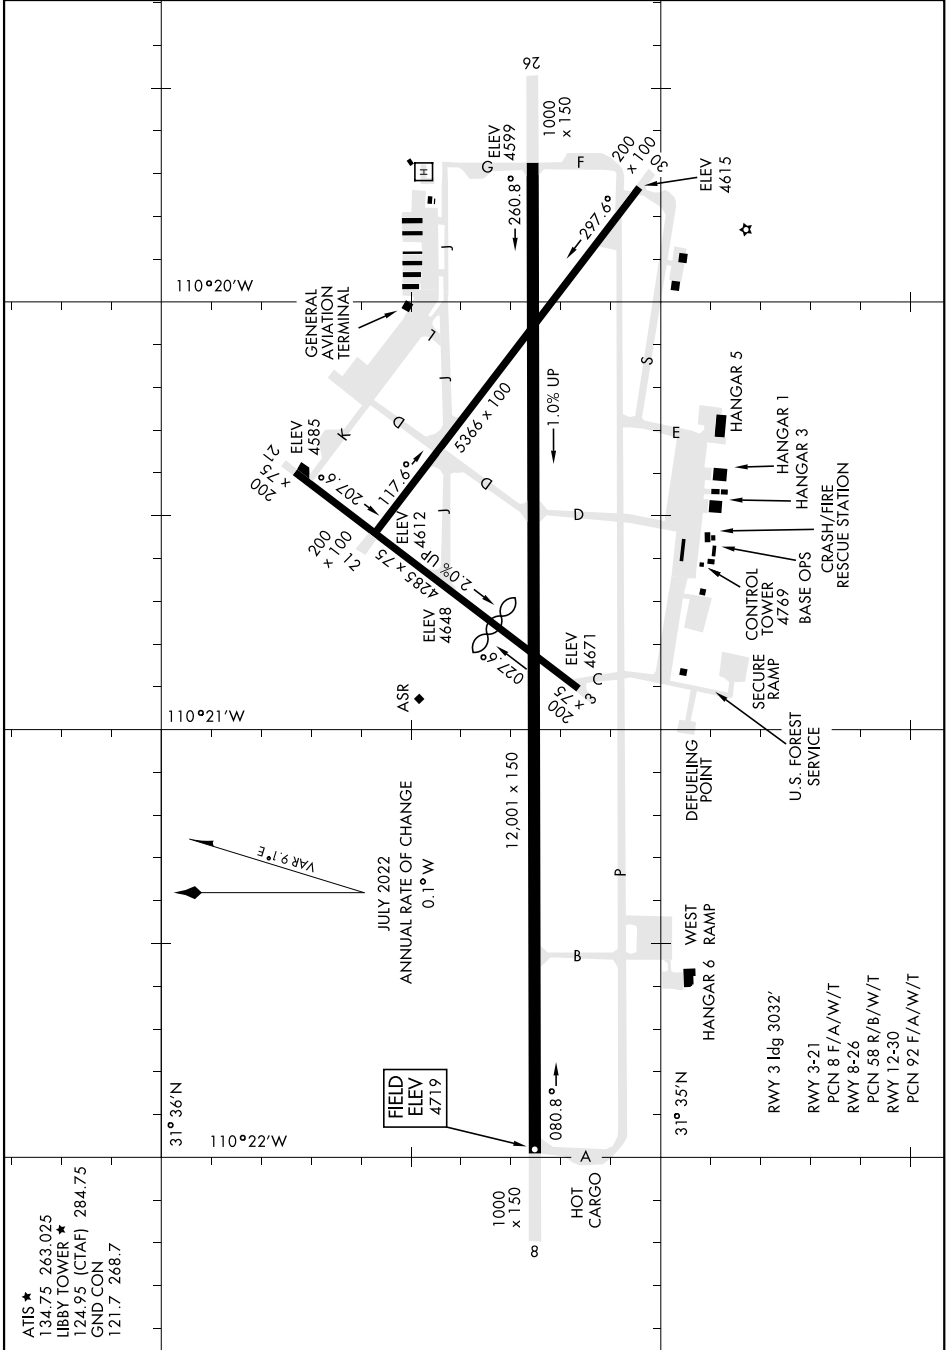

AIRPORT DIAGRAM

AL-5081 [USA]

SIERRA VISTA MUNI-LIBBY AAF (KFHU)

FORT HUACHUCA/SIERRA VISTA, ARIZONA

SW-4, 19 MAR 2026 to 16 APR 2026

SW-4, 19 MAR 2026 to 16 APR 2026

AIRPORT DIAGRAM

FORT HUACHUCA/SIERRA VISTA, ARIZONA