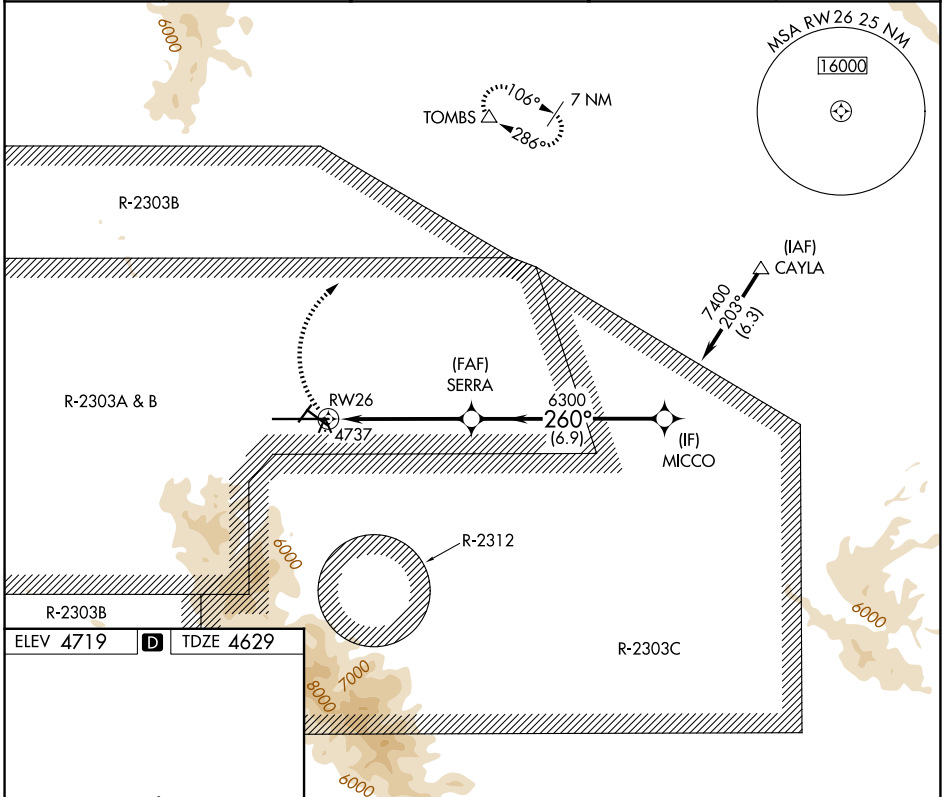

APP CRS 260°	Rwy Ldg TDZE Apt Elev	12001 4629 4719

RNAV (GPS) RWY 26

SIERRA VISTA MUNI-LIBBY AAF (FHU)

RNP APCH - GPS.		MISSED APPROACH: Climbing right turn to 9500 direct TOMBS and hold, continue climb-in-hold to 9500.	
		Circling NA south of runways 8 and 30.	

ATIS 134.75 263.025	LIBBY AAF GCA* 127.05 254.25	LIBBY TOWER* 124.95 (CTAF) 284.75	GND CON 121.7 268.7	UNICOM 122.95

ELEV 4719	D	TDZE 4629