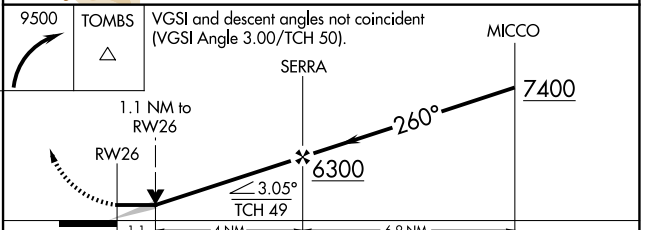

CATEGORY	A	B	C	D
INAV MDA	5040-1	411 (400-1)	5040-1¼	411 (400-1¼)
CIRCLING	5160-1 441 (500-1)	5180-1 461 (500-1)	5180-1½ 461 (500-1½)	5280-2 561 (600-2)

HIRL Rwy 8-26
MIRL Rwy 3-21 and 12-30

SW-4, 19 MAR 2026 to 16 APR 2026

SW-4, 19 MAR 2026 to 16 APR 2026