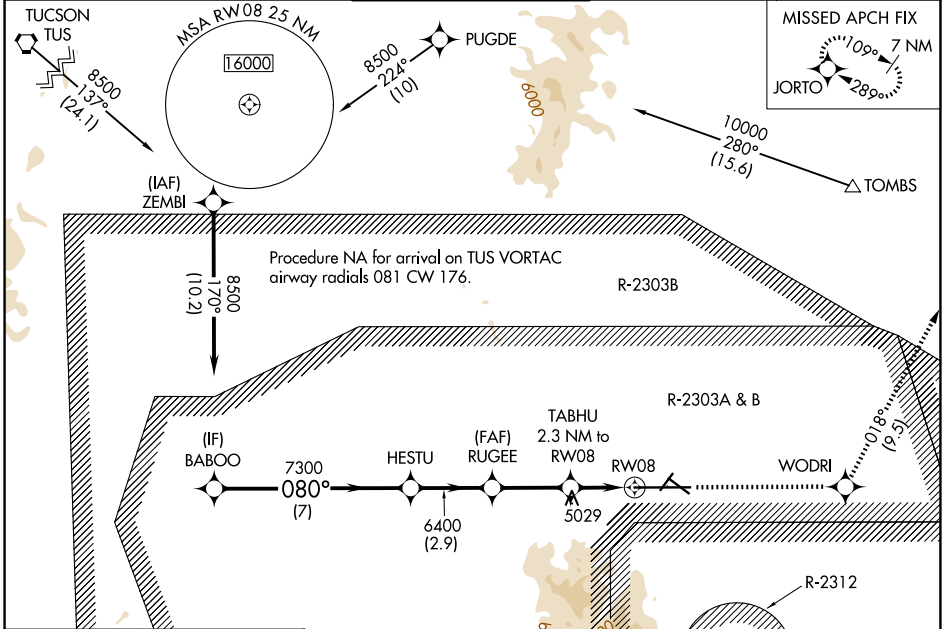

WAAS CH 82123 W08A	APP CRS 080°	Rwy Ldg TDZE Apt Elev	12001 4719 4719
--	------------------------	-----------------------------	--

RNAV (GPS) RWY 8

SIERRA VISTA MUNI-LIBBY AAF (FHU)

RNP APCH.		MISSED APPROACH: Climb to 9500 direct WODRI and on track 018° to JORTO and hold, continue climb-in-hold to 9500.	
<p>⚠ Circling NA south of Rwy 8-30. For uncompensated Baro-VNAV systems, LNAV/VNAV NA below -24°C or above 47°C.</p>			

ELEV 4719	D	TDZE 4719
-----------	----------	-----------

CATEGORY	A	B	C	D
LPV DA		4919- ³ / ₄	200 (200- ³ / ₄)	
LNAV/VNAV DA		5059-1 ¹ / ₈	340 (400-1 ¹ / ₈)	
LNAV MDA	5280-1	561 (600-1)	5280-1 ⁵ / ₈	561 (600-1 ⁵ / ₈)
CIRCLING	5280-1	561 (600-1)	5280-1 ⁵ / ₈	5280-2 561 (600-2)

SW-4, 19 MAR 2026 to 16 APR 2026

SW-4, 19 MAR 2026 to 16 APR 2026