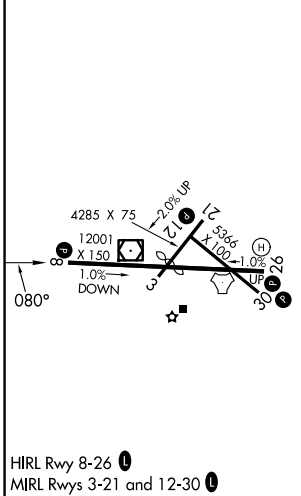

WAAS CH 82123 W08A	APP CRS 080°	Rwy Ldg TDZE Apt Elev	12001 4719 4719
--	------------------------	-----------------------------	--

RNAV (GPS) RWY 8

SIERRA VISTA MUNI-LIBBY AAF (FHU)

RNP APCH.		MISSED APPROACH: Climb to 9500 direct WODRI and on track 018° to JORTO and hold, continue climb-in-hold to 9500.	
<p>⚠ Circling NA south of Rwy 8-30. For uncompensated Baro-VNAV systems, LNAV/VNAV NA below -24°C or above 47°C.</p>			

ELEV 4719	D	TDZE 4719
-----------	----------	-----------

CATEGORY	A	B	C	D
LPV DA		4919- ³ / ₄	200 (200- ³ / ₄)	
LNAV/VNAV DA		5059-1 ¹ / ₈	340 (400-1 ¹ / ₈)	
LNAV MDA	5280-1	561 (600-1)	5280-1 ⁵ / ₈	561 (600-1 ⁵ / ₈)
CIRCLING	5280-1	561 (600-1)	5280-1 ⁵ / ₈	5280-2 561 (600-2)