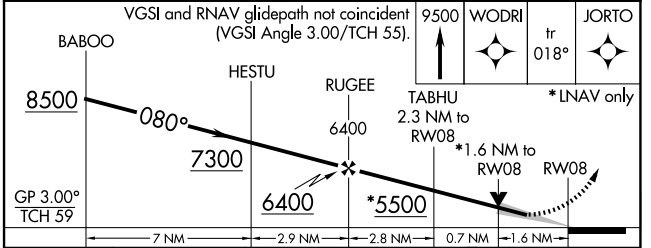

CATEGORY	A	B	C	D
LPV DA		4919-³/₄	200 (200-³/₄)	
LNAV/VNAV DA		5059-1¹/₈	340 (400-1¹/₈)	
LNAV MDA	5280-1	561 (600-1)	5280-1⁵/₈	561 (600-1⁵/₈)
CIRCLING	5280-1	561 (600-1)	5280-1⁵/₈	5280-2 561 (600-2)