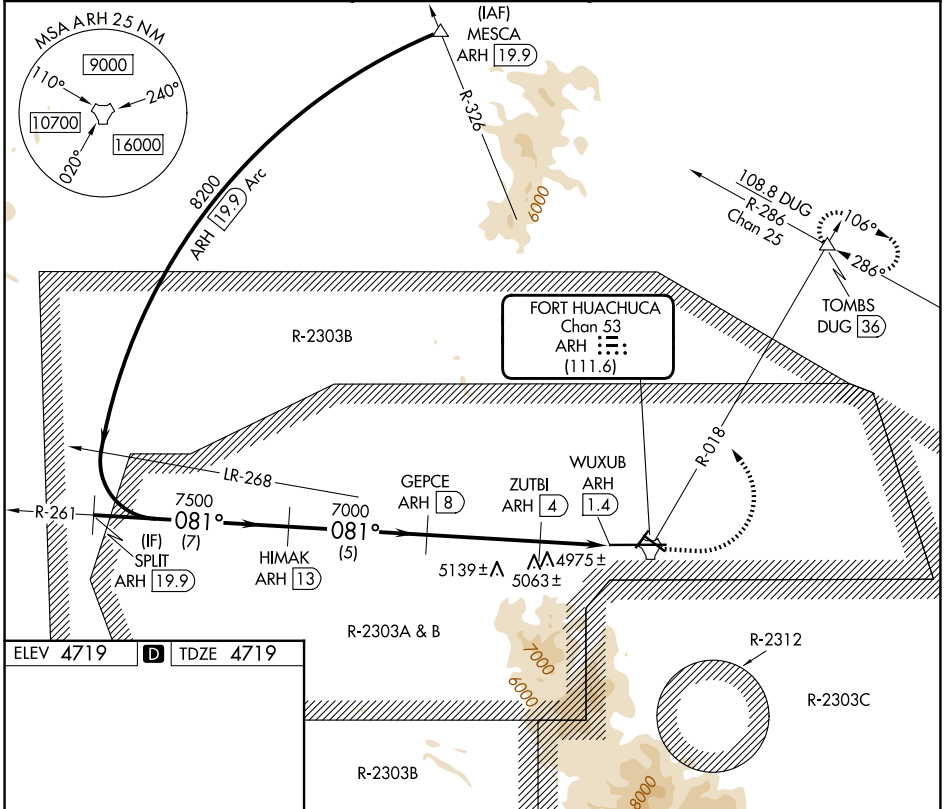

TACAN ARH Chan 53 (111.6)	APP CRS 081°	Rwy Ldg TDZE Apt Elev 12001 4719 4719
--	------------------------	---

TACAN RWY 8

SIERRA VISTA MUNI-LIBBY AAF (FHU)

⚠ Circling NA south of Rws 8 and 30.
⚠ MISSED APPROACH: Climb to 5500 then climbing left turn to 9500 on ARH R-018 to TOMBS INT/DUG 36 DME and hold.

CATEGORY	A	B	C	D	E
S-8	5260-1 541 (600-1)	5260-1 1/2 541 (600-1 1/2)	5260-1 3/4 541 (600-1 3/4)	5260-2 541 (600-2)	5260-2 541 (600-2)
CIRCLING	5260-1 541 (600-1)	5260-1 1/2 541 (600-1 1/2)	5260-1 3/4 541 (600-1 3/4)	5280-2 561 (600-2)	5280-2 561 (600-2)

SW-4, 19 MAR 2026 to 16 APR 2026

SW-4, 19 MAR 2026 to 16 APR 2026