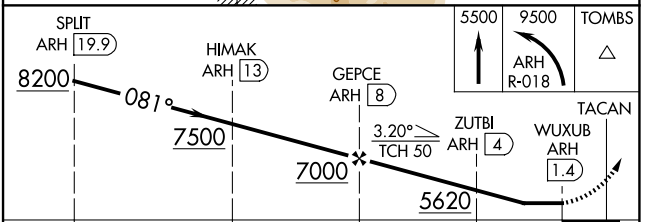

TACAN ARH Chan 53 (111.6)	APP CRS 081°	Rwy Ldg TDZE Apt Elev 12001 4719 4719
--	------------------------	---

TACAN RWY 8

SIERRA VISTA MUNI-LIBBY AAF (FHU)

⚠ Circling NA south of Rws 8 and 30.
⚠ MISSED APPROACH: Climb to 5500 then climbing left turn to 9500 on ARH R-018 to TOMBS INT/DUG 36 DME and hold.

CATEGORY	A	B	C	D	E
S-8	5260-1 541 (600-1)	5260-1 1/2 541 (600-1 1/2)	5260-1 3/4 541 (600-1 3/4)	5260-2 541 (600-2)	5260-2 541 (600-2)
CIRCLING	5260-1 541 (600-1)	5260-1 1/2 541 (600-1 1/2)	5260-1 3/4 541 (600-1 3/4)	5280-2 561 (600-2)	5280-2 561 (600-2)