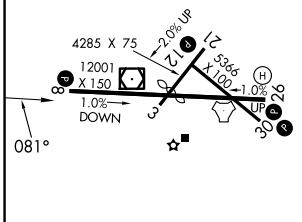

TACAN ARH Chan 53 (111.6)	APP CRS 081°	Rwy Ldg TDZE Apt Elev 12001 4719 4719
--	------------------------	---

TACAN RWY 8

SIERRA VISTA MUNI-LIBBY AAF (FHU)

⚠ Circling NA south of Rws 8 and 30.
⚠ MISSED APPROACH: Climb to 5500 then climbing left turn to 9500 on ARH R-018 to TOMBS INT/DUG 36 DME and hold.

CATEGORY	A	B	C	D	E
S-8	5260-1 541 (600-1)	5260-1 1/2 541 (600-1 1/2)	5260-1 3/4 541 (600-1 3/4)	5260-2 541 (600-2)	5260-2 541 (600-2)
CIRCLING	5260-1 541 (600-1)	5260-1 1/2 541 (600-1 1/2)	5260-1 3/4 541 (600-1 3/4)	5280-2 561 (600-2)	5280-2 561 (600-2)