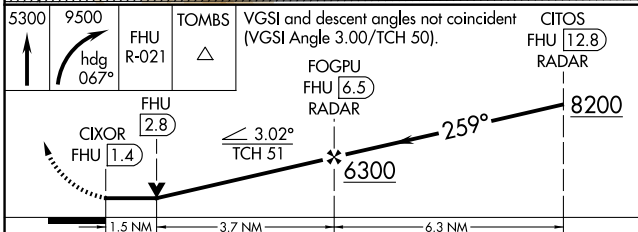

VOR/DME FHU 113.6 Chan 83	APP CRS 259°	Rwy Ldg 12001 TDZE 4629 Apt Elev 4719
---	------------------------	--

VOR RWY 26

SIERRA VISTA MUNI-LIBBY AAF (FHU)

⚠ Circling NA south of Rws 8 and 30. DME or RADAR required.

MISSED APPROACH: Climb to 5300 then climbing right turn to 9500 on heading 067° and FHU R-021 to TOMBS INT/ DUG 36 DME and hold, continue climb-in-hold to 9500.

ATIS 134.75 263.025	LIBBY AAF GCA* 127.05 254.25	LIBBY TOWER* 124.95 (CTAF) 284.75	GND CON 121.7 268.7	UNICOM 122.95
-------------------------------	--	---	-------------------------------	-------------------------