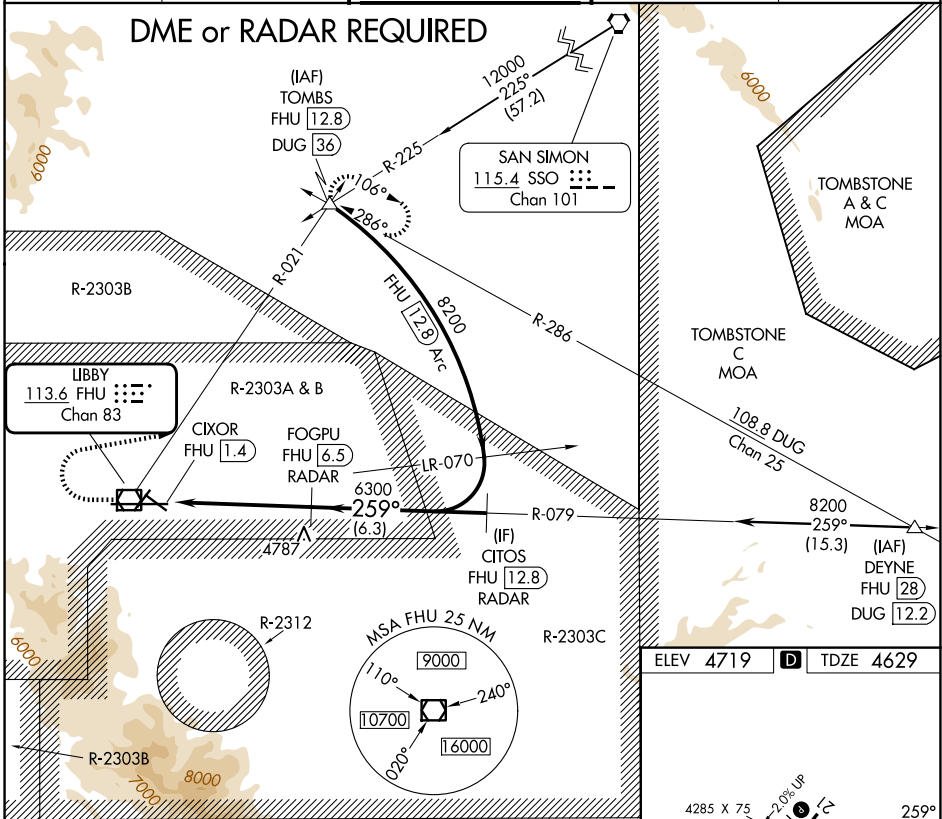

VOR/DME FHU 113.6 Chan 83	APP CRS 259°	Rwy Ldg 12001 TDZE 4629 Apt Elev 4719
---	------------------------	--

VOR RWY 26

SIERRA VISTA MUNI-LIBBY AAF (FHU)

⚠ Circling NA south of Rws 8 and 30. DME or RADAR required.

MISSED APPROACH: Climb to 5300 then climbing right turn to 9500 on heading 067° and FHU R-021 to TOMBS INT/ DUG 36 DME and hold, continue climb-in-hold to 9500.

ATIS 134.75 263.025	LIBBY AAF GCA* 127.05 254.25	LIBBY TOWER* 124.95 (CTAF) 284.75	GND CON 121.7 268.7	UNICOM 122.95
-------------------------------	--	---	-------------------------------	-------------------------

ELEV 4719	D	TDZE 4629
-----------	----------	-----------

CATEGORY	A	B	C	D
S-26	5140-1 511 (500-1)		5140-1½ 511 (500-1½)	
CIRCLING	5160-1 441 (500-1)	5180-1 461 (500-1)	5180-1⅝ 461 (500-1⅝)	5280-2 561 (600-2)

HIRL Rwy 8-26	
MIRL Rws 3-21 and 12-30	
FAF to MAP 5.1 NM	
Knots	60 90 120 150 180
Min:Sec	5:06 3:24 2:33 2:02 1:42

SW-4, 19 MAR 2026 to 16 APR 2026

SW-4, 19 MAR 2026 to 16 APR 2026