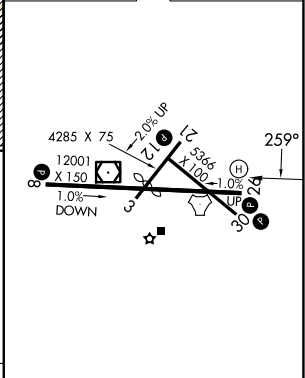

VOR/DME FHU 113.6 Chan 83	APP CRS 259°	Rwy Ldg 12001 TDZE 4629 Apt Elev 4719
---	------------------------	--

VOR RWY 26

SIERRA VISTA MUNI-LIBBY AAF (FHU)

⚠ Circling NA south of Rws 8 and 30. DME or RADAR required.

MISSED APPROACH: Climb to 5300 then climbing right turn to 9500 on heading 067° and FHU R-021 to TOMBS INT/ DUG 36 DME and hold, continue climb-in-hold to 9500.

ATIS 134.75 263.025	LIBBY AAF GCA* 127.05 254.25	LIBBY TOWER* 124.95 (CTAF) 284.75	GND CON 121.7 268.7	UNICOM 122.95
-------------------------------	--	---	-------------------------------	-------------------------

ELEV 4719	D	TDZE 4629
-----------	----------	-----------

CATEGORY	A	B	C	D
S-26	5140-1 511 (500-1)		5140-1½ 511 (500-1½)	
CIRCLING	5160-1 441 (500-1)	5180-1 461 (500-1)	5180-1⅝ 461 (500-1⅝)	5280-2 561 (600-2)