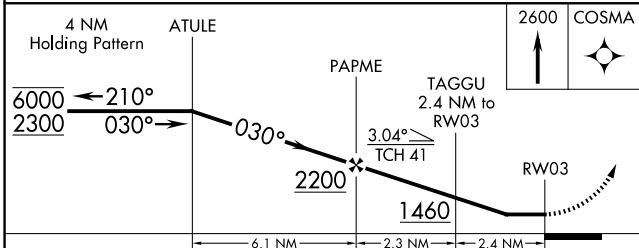

RNAV (GPS) RWY 3

VERMILION RGNL (DNTV)

APP CRS 030°	Rwy Ldg 6006
	TDZE 674
	Apt Elev 697

RNP APCH - GPS.

▼ Circling NA to Rwys 12 and 30.
▲ Rwy 3 helicopter visibility reduction below ¾ SM NA.

MISSED APPROACH: Climb to 2600 direct COSMA and hold.

AWOS-3
119.275

CHAMPAIGN APP CON ★
121.35 285.65

CLNC DEL
121.7

UNICOM
122.7 (CTAF) 0

ELEV 697	TDZE 674
----------	----------

CATEGORY	A	B	C	D
LNAV MDA	1120-1	446 (500-1)	1120-1¼ 446 (500-1¼)	1120-1½ 446 (500-1½)
CIRCLING	1160-1	463 (500-1)	1240-1½ 543 (600-1½)	1340-2 643 (700-2)