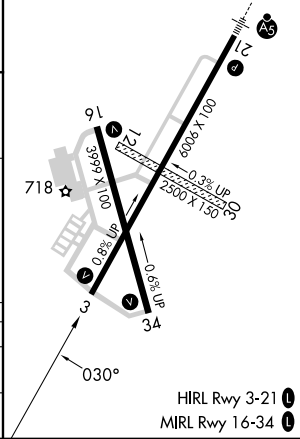

RNAV (GPS) RWY 3

VERMILION RGNL (DNTV)

APP CRS 030°	Rwy Ldg 6006
	TDZE 674
	Apt Elev 697

RNP APCH - GPS.

▼ Circling NA to Rwys 12 and 30.
▲ Rwy 3 helicopter visibility reduction below ¾ SM NA.

MISSED APPROACH: Climb to 2600 direct COSMA and hold.

AWOS-3
119.275

CHAMPAIGN APP CON ★
121.35 285.65

CLNC DEL
121.7

UNICOM
122.7 (CTAF) 0

ELEV 697	TDZE 674
----------	----------

CATEGORY	A	B	C	D
LNAV MDA	1120-1	446 (500-1)	1120-1¼ 446 (500-1¼)	1120-1½ 446 (500-1½)
CIRCLING	1160-1	463 (500-1)	1240-1½ 543 (600-1½)	1340-2 643 (700-2)