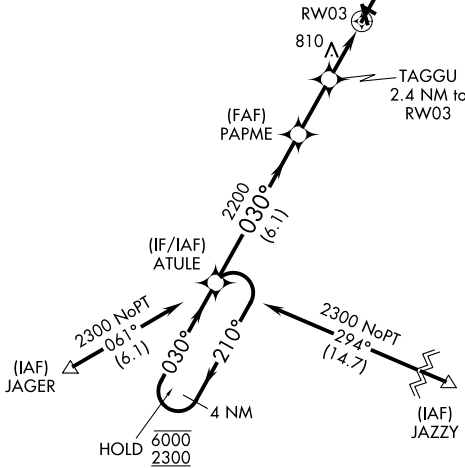

RNAV (GPS) RWY 3

VERMILION RGNL (DNTV)

APP CRS 030°	Rwy Ldg 6006
	TDZE 674
	Apt Elev 697

RNP APCH - GPS.

▼ Circling NA to Rwys 12 and 30.
▲ Rwy 3 helicopter visibility reduction below ¾ SM NA.

MISSED APPROACH: Climb to 2600 direct COSMA and hold.

AWOS-3
119.275

CHAMPAIGN APP CON ★
121.35 285.65

CLNC DEL
121.7

UNICOM
122.7 (CTAF) 0

ELEV 697	TDZE 674
----------	----------

CATEGORY	A	B	C	D
LNAV MDA	1120-1	446 (500-1)	1120-1¼ 446 (500-1¼)	1120-1½ 446 (500-1½)
CIRCLING	1160-1	463 (500-1)	1240-1½ 543 (600-1½)	1340-2 643 (700-2)