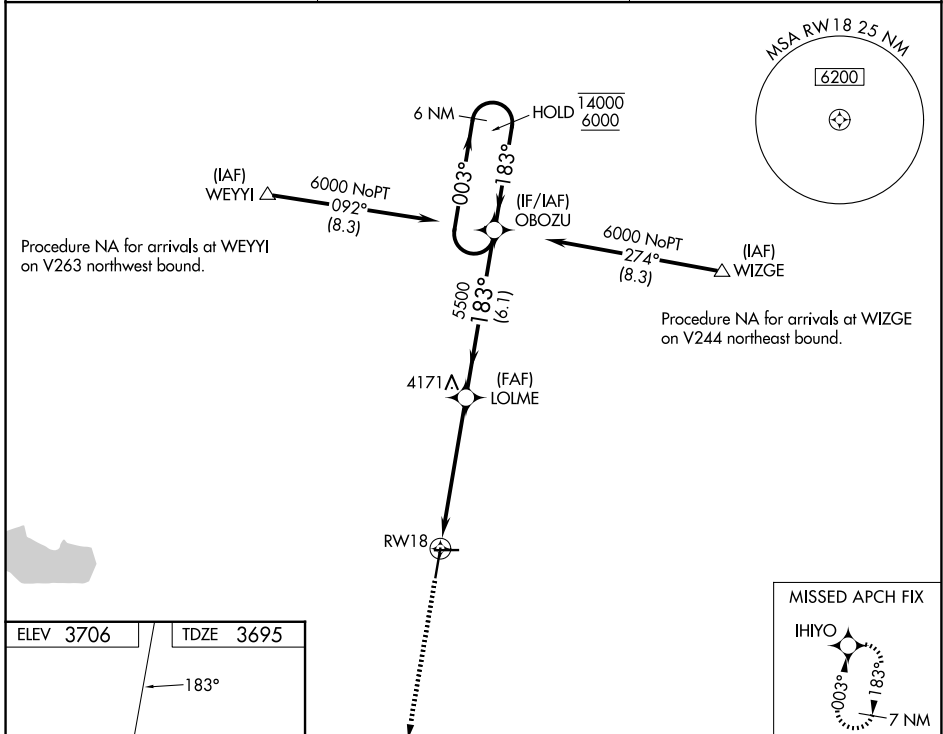

WAAS CH 86613 W18A	APP CRS 183°	Rwy Ldg TDZE Apt Elev	6304 3695 3706
--	------------------------	-----------------------------	---

RNAV (GPS) RWY 18

SOUTHEAST COLORADO RGNL (L.A.A)

RNP APCH.	MISSED APPROACH: Climb to 6200 direct IHIYO and hold.
<p>▼ For uncompensated Baro-VNAV systems, LNAV/VNAV NA below -22°C or above 54°C.</p> <p>▲</p>	

ASOS 135.625	DENVER CENTER 133.4 377.175	UNICOM 122.8 (CTAF) 1
------------------------	---------------------------------------	---------------------------------

CATEGORY	A	B	C	D
LPV DA	3945-1 250 (300-1)			
LNAV/VNAV DA	4014-1¼ 319 (400-1¼)			
LNAV MDA	4260-1	565 (600-1)	4260-1½	565 (600-1½)

SW-1, 19 MAR 2026 to 16 APR 2026

SW-1, 19 MAR 2026 to 16 APR 2026