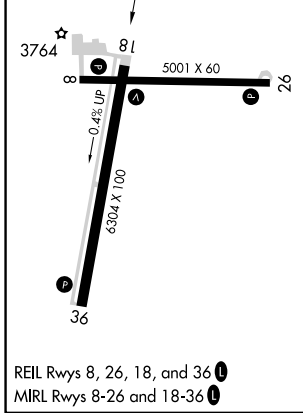

WAAS CH 86613 W18A	APP CRS 183°	Rwy Ldg TDZE Apt Elev	6304 3695 3706
--	------------------------	-----------------------------	---

RNAV (GPS) RWY 18

SOUTHEAST COLORADO RGNL (L.A.A)

RNP APCH.	MISSED APPROACH: Climb to 6200 direct IHIYO and hold.
<p>▼ For uncompensated Baro-VNAV systems, LNAV/VNAV NA below -22°C or above 54°C.</p> <p>▲</p>	

ASOS 135.625	DENVER CENTER 133.4 377.175	UNICOM 122.8 (CTAF) 1
------------------------	---------------------------------------	---------------------------------

CATEGORY	A	B	C	D
LPV DA	3945-1 250 (300-1)			
LNAV/VNAV DA	4014-1¼ 319 (400-1¼)			
LNAV MDA	4260-1	565 (600-1)	4260-1½	565 (600-1½)