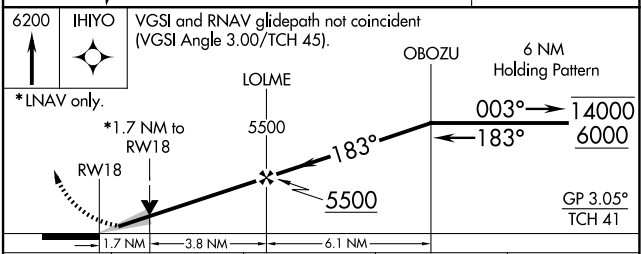

WAAS CH 86613 W18A	APP CRS 183°	Rwy Ldg TDZE Apt Elev	6304 3695 3706
--	------------------------	-----------------------------	---

RNAV (GPS) RWY 18

SOUTHEAST COLORADO RGNL (L.A.A)

RNP APCH.	MISSED APPROACH: Climb to 6200 direct IHIYO and hold.
<p>▼ For uncompensated Baro-VNAV systems, LNAV/VNAV NA below -22°C or above 54°C.</p> <p>▲</p>	

ASOS 135.625	DENVER CENTER 133.4 377.175	UNICOM 122.8 (CTAF) 1
------------------------	---------------------------------------	---------------------------------

CATEGORY	A	B	C	D
LPV DA	3945-1 250 (300-1)			
LNAV/VNAV DA	4014-1¼ 319 (400-1¼)			
LNAV MDA	4260-1	565 (600-1)	4260-1½	565 (600-1½)