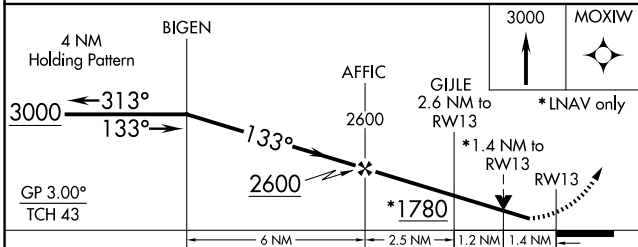

CATEGORY	A	B	C	D
LPV DA	1224-1	294 (300-1)		NA
LNAV/VNAV DA	1478-2	548 (600-2)		NA
LNAV MDA	1420-1	490 (500-1)	1420-1 1/4 490 (500-1 1/4)	NA

NC-3, 19 MAR 2026 to 16 APR 2026

NC-3, 19 MAR 2026 to 16 APR 2026