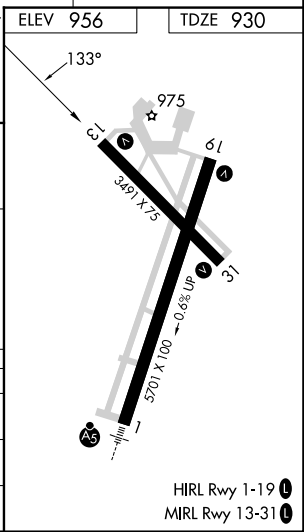

CATEGORY	A	B	C	D
LPV DA	1224-1	294 (300-1)		NA
LNAV/VNAV DA	1478-2	548 (600-2)		NA
LNAV MDA	1420-1	490 (500-1)	1420-1 1/4 490 (500-1 1/4)	NA

NC-3, 19 MAR 2026 to 16 APR 2026

NC-3, 19 MAR 2026 to 16 APR 2026