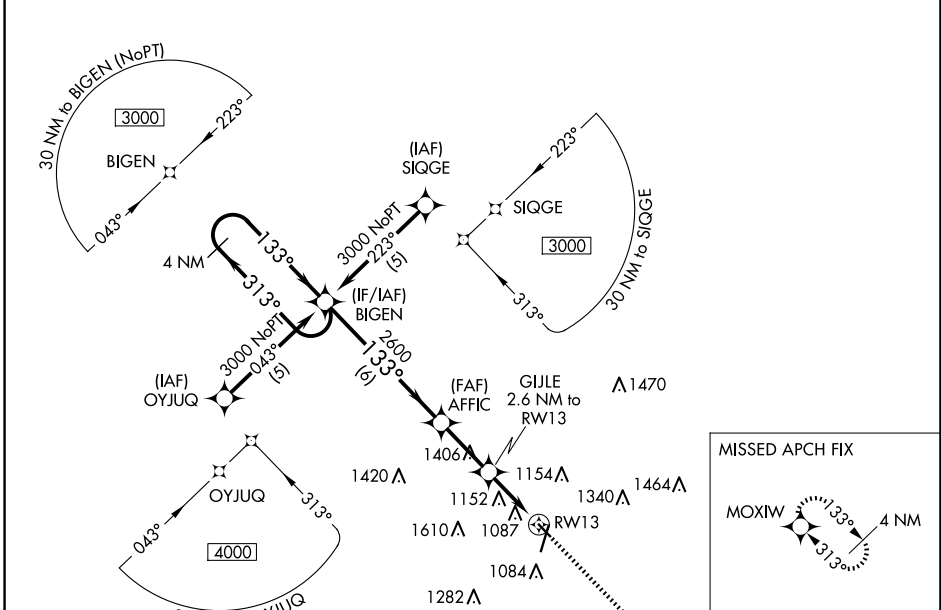

WAAS CH 63117 W13A	APP CRS 133°	Rwy Ldg TDZE Apt Elev	3491 930 956
--	------------------------	-----------------------------	---

RNAV (GPS) RWY 13

AMES MUNI (AMW)

RNP APCH.

▼ For uncompensated Baro-VNAV systems, LNAV/VNAV NA below -16°C or above 54°C.
✱ -26°C
 Rwy 13 helicopter visibility reduction below 3/4 SM NA.

MISSED APPROACH: Climb to 3000 direct MOXIW and hold.

ASOS 132.025	DES MOINES APP CON 123.9 307.15	CLNC DEL 126.0	UNICOM 122.7 (CTAF) 0
------------------------	---	--------------------------	---------------------------------

ELEV 956	TDZE 930
----------	----------

CATEGORY	A	B	C	D
LPV DA	1224-1	294 (300-1)		NA
LNAV/VNAV DA	1478-2	548 (600-2)		NA
LNAV MDA	1420-1	490 (500-1)	1420-1 1/4 490 (500-1 1/4)	NA

NC-3, 19 MAR 2026 to 16 APR 2026

NC-3, 19 MAR 2026 to 16 APR 2026