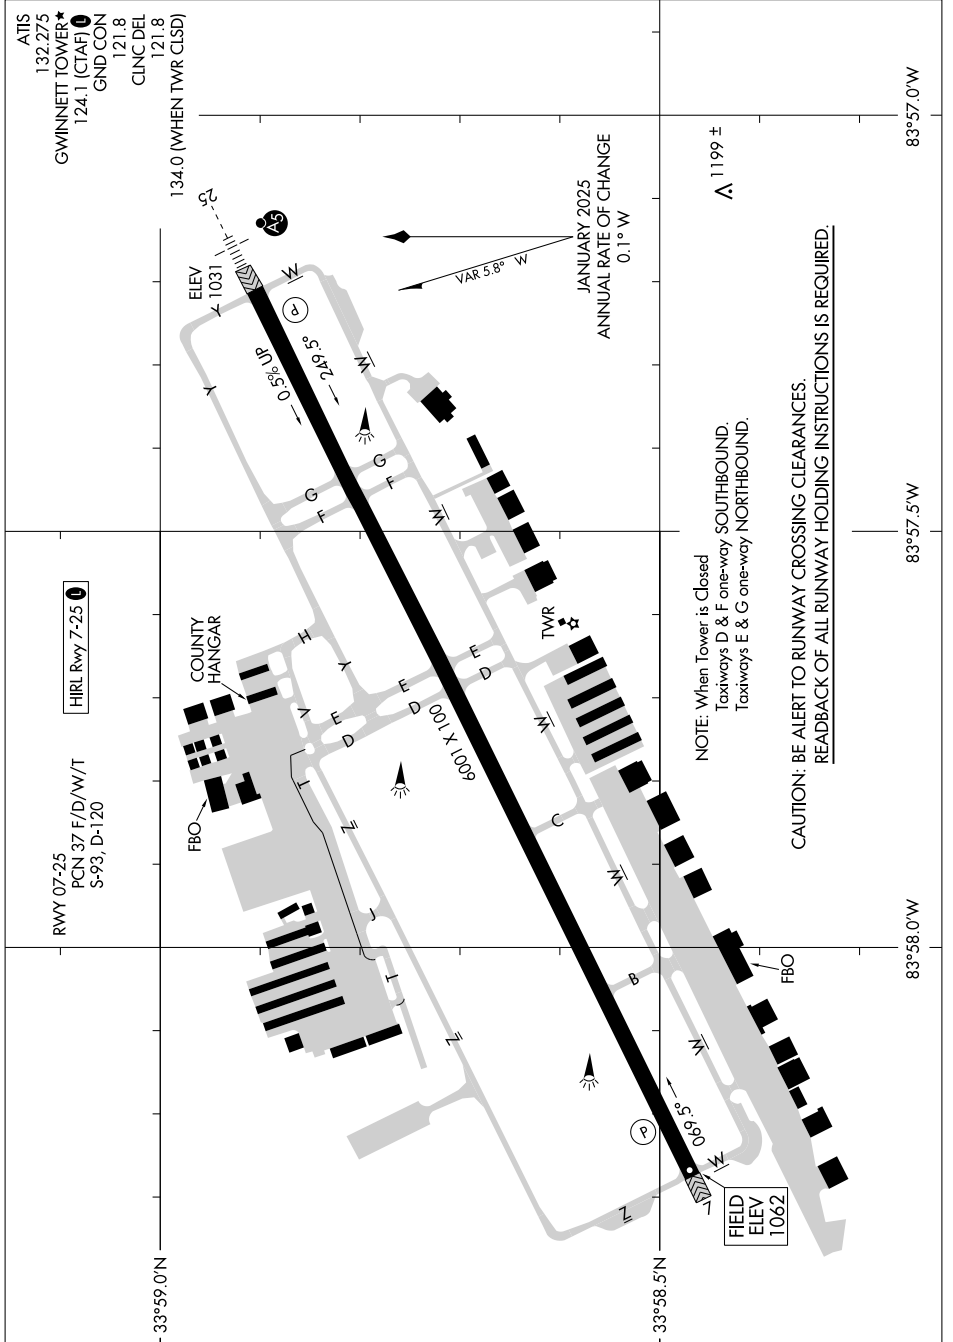

# AIRPORT DIAGRAM

AL-5385 (FAA)

GWINNETT COUNTY/BRISCOE FLD (LZU)  
LAWRENCEVILLE, GEORGIA

SE-4, 19 MAR 2026 to 16 APR 2026

# AIRPORT DIAGRAM

LAWRENCEVILLE, GEORGIA  
GWINNETT COUNTY/BRISCOE FLD (LZU)

SE-4, 19 MAR 2026 to 16 APR 2026