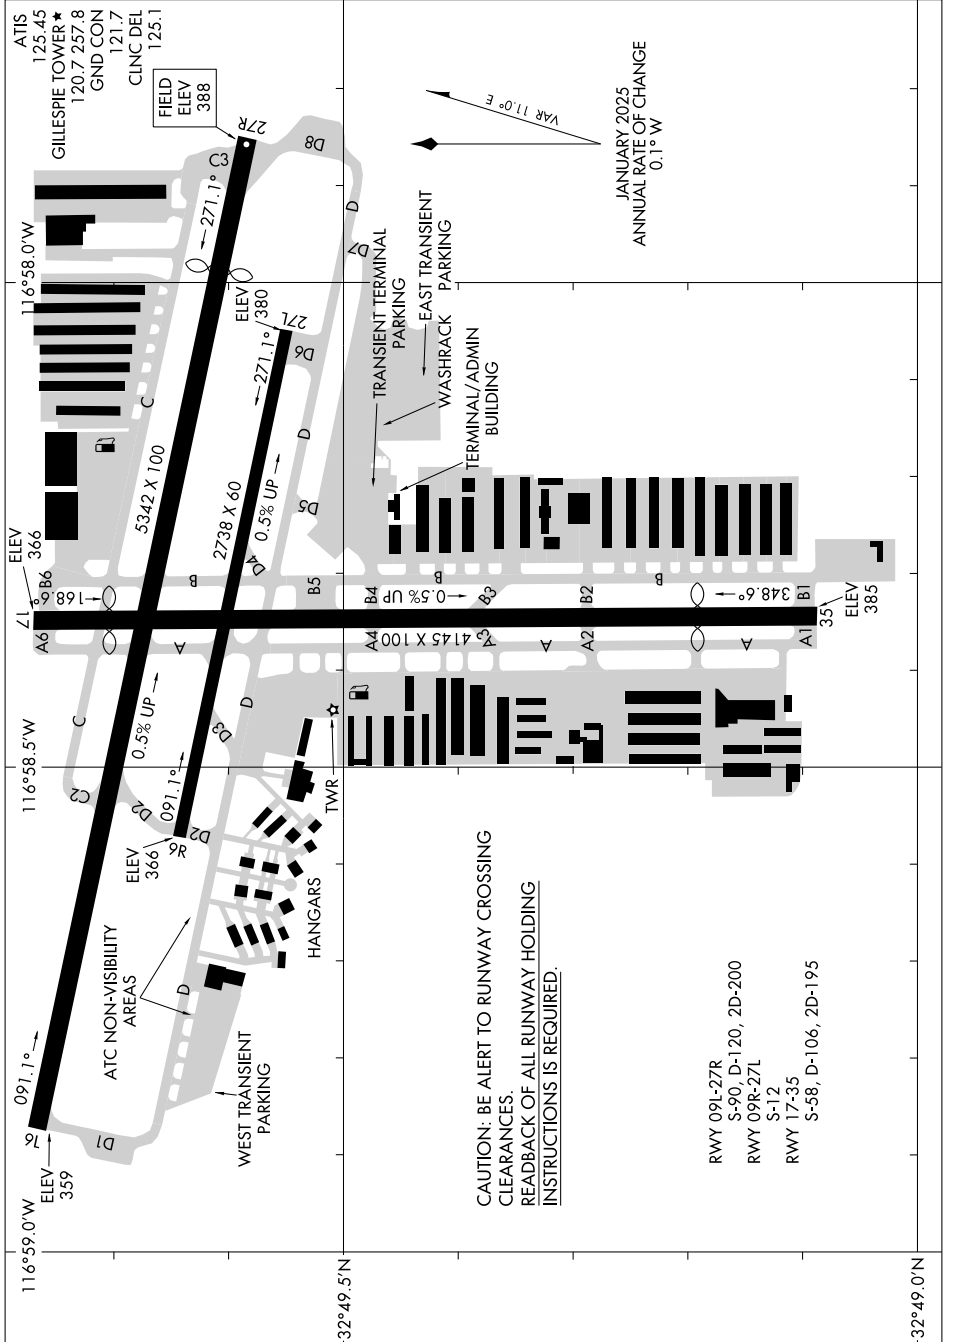

AIRPORT DIAGRAM

AL-5402 (FAA)

GILLESPIE FLD (S/E)E
SAN DIEGO/EL CAJON, CALIFORNIA

SW-3, 19 MAR 2026 to 16 APR 2026

SW-3, 19 MAR 2026 to 16 APR 2026

AIRPORT DIAGRAM

SAN DIEGO/EL CAJON, CALIFORNIA
GILLESPIE FLD (S/E)E