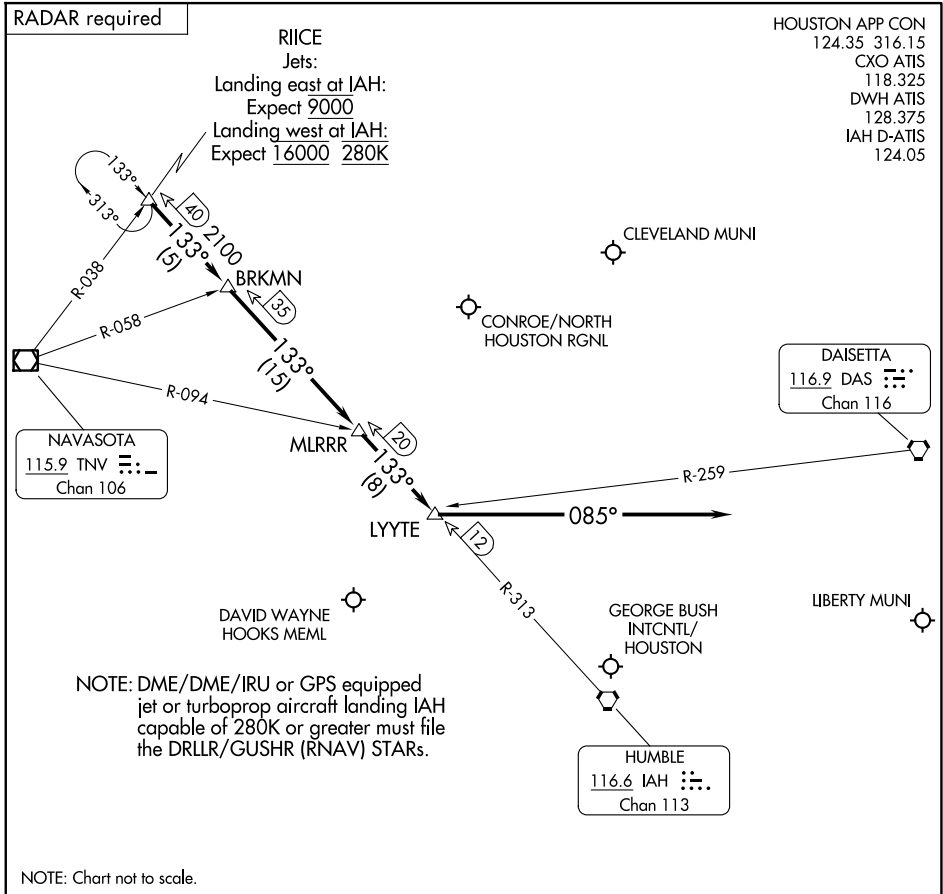

RIICE ONE ARRIVAL

Arrival Routes

HOUSTON, TEXAS

SC-5, 19 MAR 2026 to 16 APR 2026

SC-5, 19 MAR 2026 to 16 APR 2026

ARRIVAL ROUTE DESCRIPTION

GEORGE BUSH INTCNTL/HOUSTON (IAH):

... From over RIICE on IAH R-313 to BRKMN, to MLRRR, to LYYTE.

LANDING RUNWAYS 26L/R or 27:

... Fly heading 085° for vectors to final approach course.

LANDING ALL OTHER RUNWAYS:

... Expect vectors to final approach course at or prior to LYYTE.

FOR ALL OTHER AIRPORTS:

... From over RIICE on IAH R-313 to BRKMN, thence as depicted to LYYTE. Expect vectors to final approach course at or prior to LYYTE.