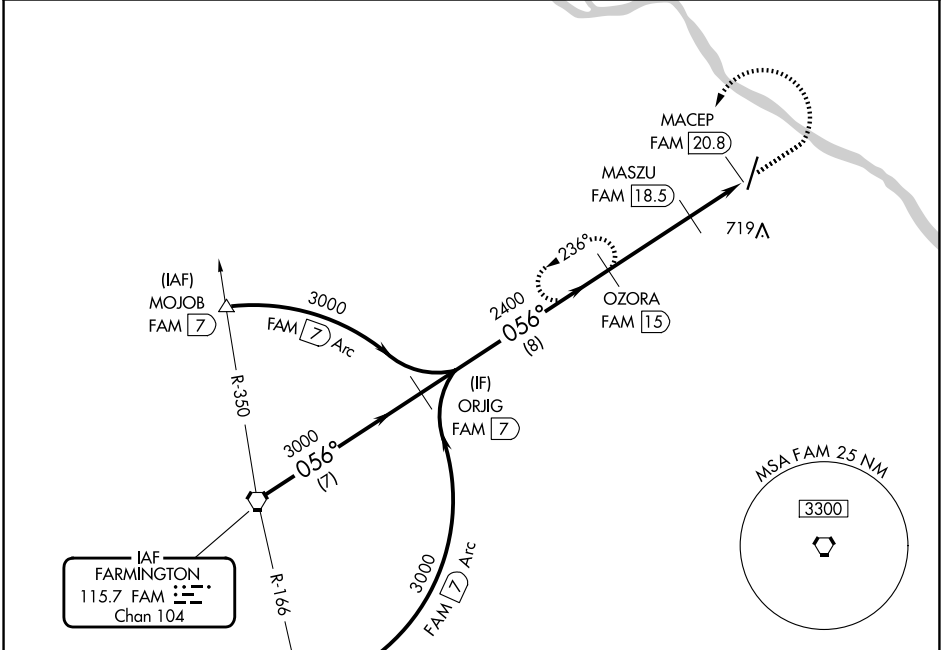

VORTAC FAM 115.7 Chan 104	APP CRS 056°	Rwy Ldg TDZE Apt Elev	N/A N/A 372
---	------------------------	-----------------------------	--

VOR-A
PERRYVILLE RGNL (PCD)

▼ ▲	DME required.	MISSED APPROACH: Climb to 1500 then climbing left turn to 2400 on FAM VORTAC R-056 to OZORA/FAM 1.5 DME and hold.
----------------------	---------------	---

AWOS-3PT 118.95	KANSAS CITY CENTER 127.475 346.275	UNICOM 122.8 (CTAF) ①
---------------------------	--	---------------------------------

NC-3, 19 MAR 2026 to 16 APR 2026

NC-3, 19 MAR 2026 to 16 APR 2026

CATEGORY	A	B	C	D
CIRCLING	1040-1	668 (700-1)	1260-2 ³ / ₄ 888 (900-2 ³ / ₄)	1260-3 888 (900-3)