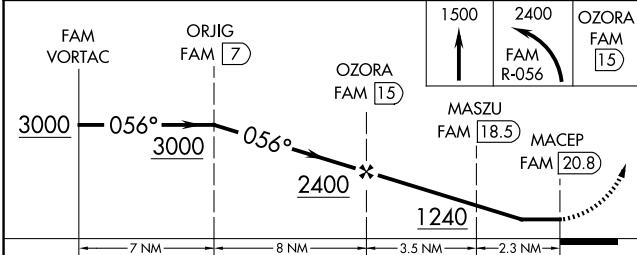

VORTAC FAM 115.7 Chan 104	APP CRS 056°	Rwy Ldg TDZE Apt Elev	N/A N/A 372
---	------------------------	-----------------------------	--

VOR-A
PERRYVILLE RGNL (PCD)

▼ ▲	DME required.	MISSED APPROACH: Climb to 1500 then climbing left turn to 2400 on FAM VORTAC R-056 to OZORA/FAM 1.5 DME and hold.
----------------------	---------------	---

CATEGORY	A	B	C	D
CIRCLING	1040-1	668 (700-1)	1260-2 ³ / ₄ 888 (900-2 ³ / ₄)	1260-3 888 (900-3)