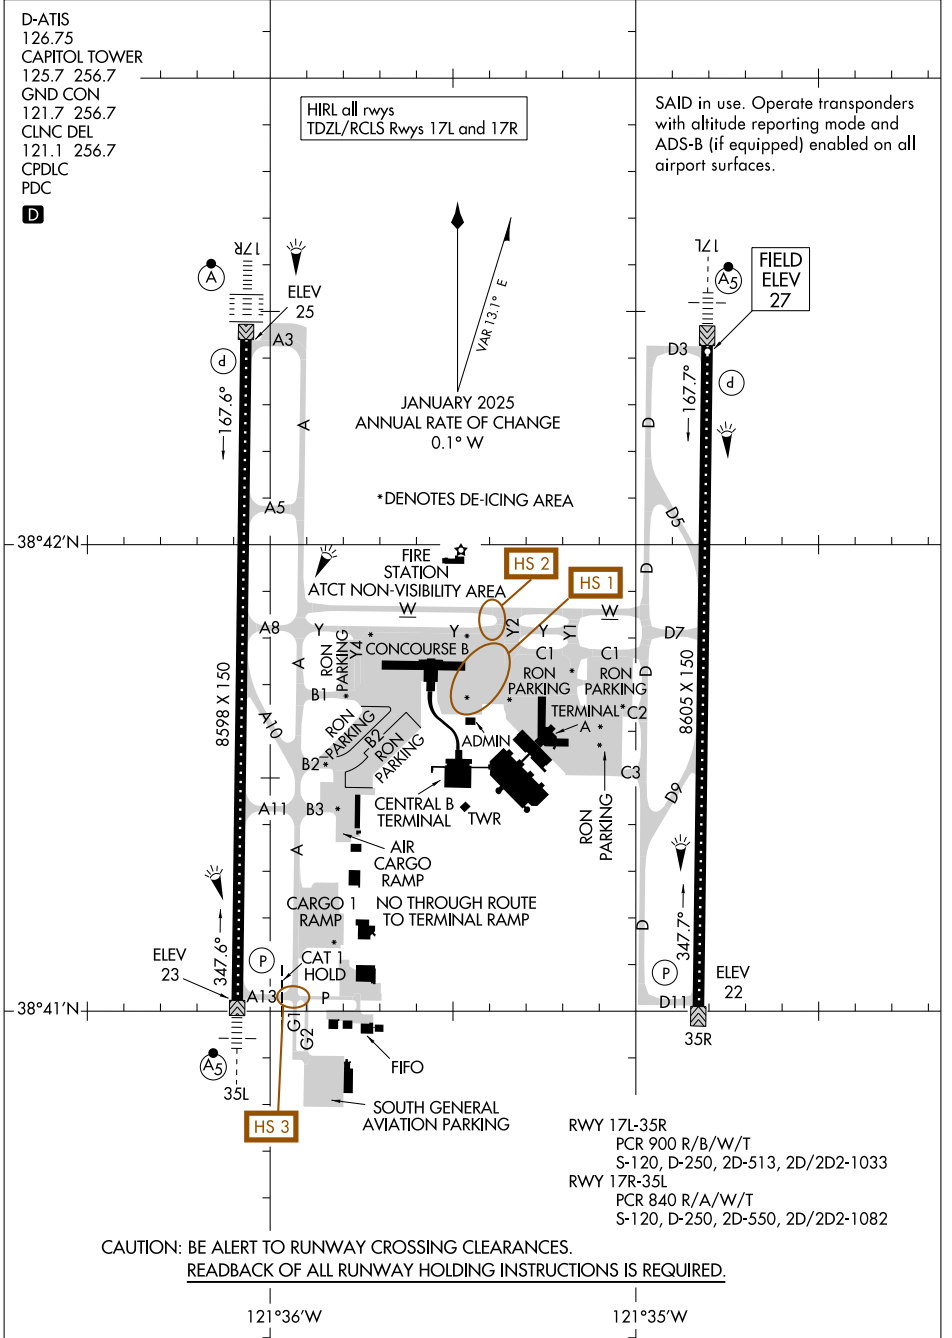

26022

# AIRPORT DIAGRAM

AL-5490 (FAA)

SACRAMENTO INTL (SMF)  
SACRAMENTO, CALIFORNIA

D-ATIS  
126.75  
CAPITOL TOWER  
125.7 256.7  
GND CON  
121.7 256.7  
CLNC DEL  
121.1 256.7  
CPDLC  
PDC

**D**

HIRL all rws  
TDZL/RCLS Rws 17L and 17R

SAID in use. Operate transponders with altitude reporting mode and ADS-B (if equipped) enabled on all airport surfaces.

CAUTION: BE ALERT TO RUNWAY CROSSING CLEARANCES.  
READBACK OF ALL RUNWAY HOLDING INSTRUCTIONS IS REQUIRED.

SW-2, 19 MAR 2026 to 16 APR 2026

SW-2, 19 MAR 2026 to 16 APR 2026