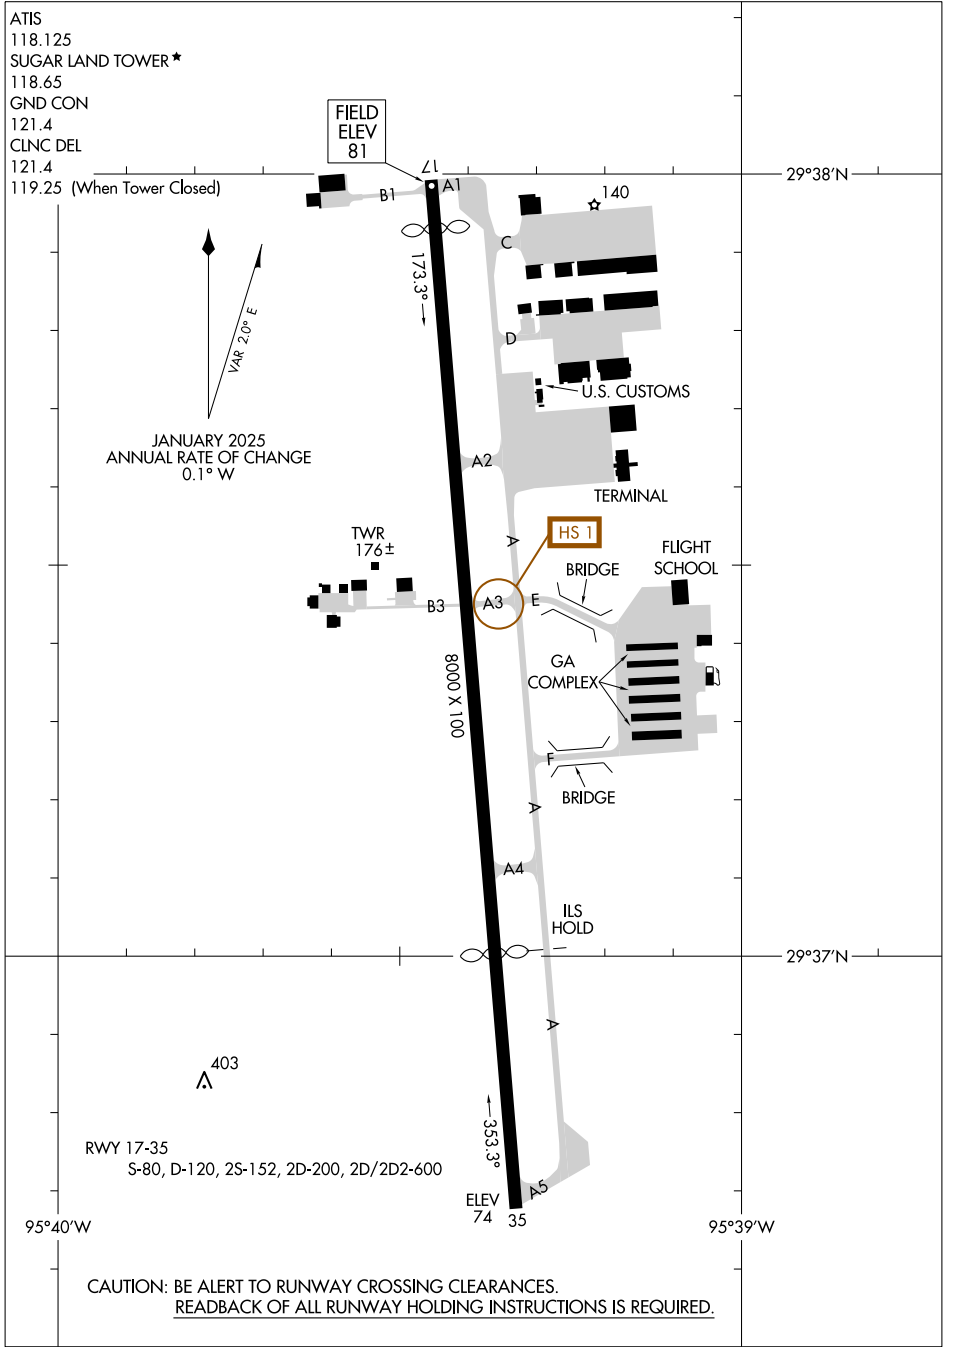

25107

AIRPORT DIAGRAM

AL-5537 (FAA)

SUGAR LAND RGNL (SGR)
HOUSTON, TEXAS

SC-5, 19 MAR 2026 to 16 APR 2026

SC-5, 19 MAR 2026 to 16 APR 2026

AIRPORT DIAGRAM

25107

HOUSTON, TEXAS
SUGAR LAND RGNL (SGR)