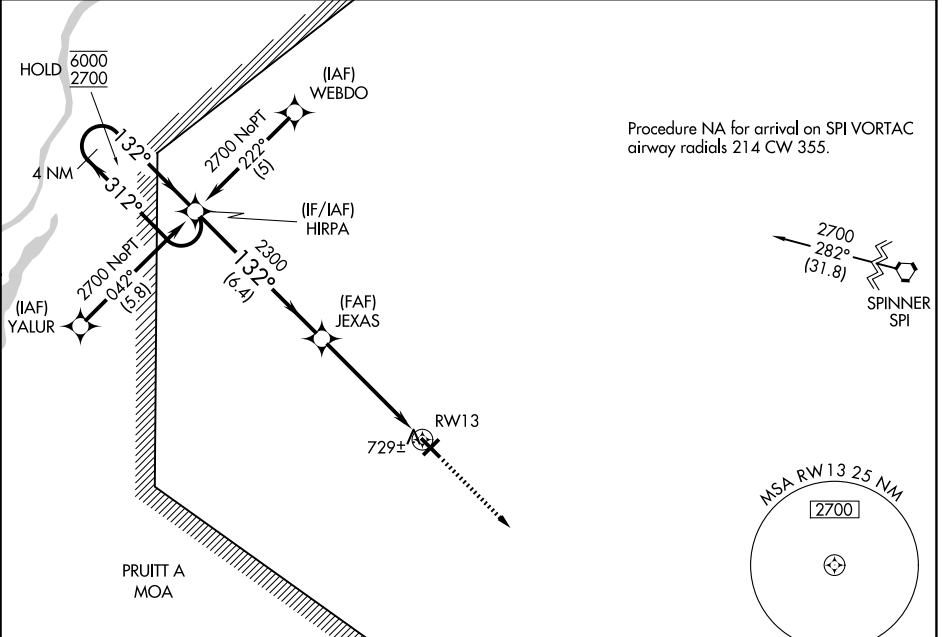

APP CRS	Rwy Ldg	<b>5000</b>
<b>132°</b>	TDZE	<b>622</b>
	Apt Elev	<b>624</b>

# RNAV (GPS) RWY 13

JACKSONVILLE MUNI (IJX)

RNP APCH - GPS.	
 	

MISSED APPROACH: Climb to 2700 direct JARKA and hold.

AWOS-3PT <b>120.525</b>	SAINT LOUIS APP CON <b>126.15 323.0</b>	CLNC DEL <b>118.45</b>	UNICOM <b>122.8 (CTAF)</b>
----------------------------	--	---------------------------	-------------------------------

Procedure NA for arrival on SPI VORTAC airway radials 214 CW 355.

EC-3, 19 MAR 2026 to 16 APR 2026

EC-3, 19 MAR 2026 to 16 APR 2026