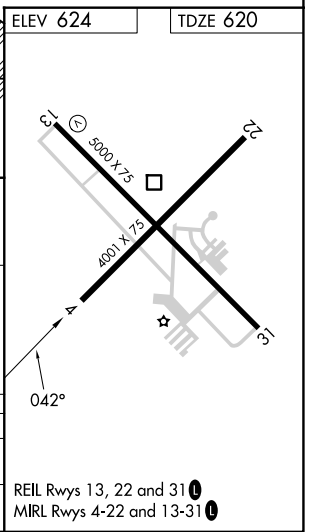

APP CRS	Rwy Ldg	4001
042°	TDZE	620
	Apt Elev	624

RNAV (GPS) RWY 4

JACKSONVILLE MUNI (IJX)

RNP APCH.

▼
▲ Rwy 4 helicopter visibility reduction below ¾ SM NA.

MISSED APPROACH: Climb to 2700 direct RACOD and hold.

AWOS-3PT 120.525	SAINT LOUIS APP CON 126.15 323.0	CLNC DEL 118.45	UNICOM 122.8 (CTAF) 0
----------------------------	--	---------------------------	---------------------------------

CATEGORY	A	B	C	D
LNVA MDA	1220-1	600 (600-1)	1220-1¾	600 (600-1¾)
CIRCLING	1220-1	596 (600-1)	1280-1¾ 656 (700-1¾)	1360-2¼ 736 (800-2¼)