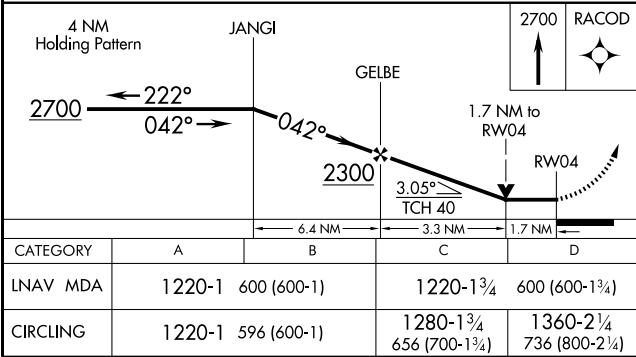

APP CRS	Rwy Ldg	4001
042°	TDZE	620
	Apt Elev	624

RNAV (GPS) RWY 4

JACKSONVILLE MUNI (IJX)

RNP APCH.

▼
▲ Rwy 4 helicopter visibility reduction below ¾ SM NA.

MISSED APPROACH: Climb to 2700 direct RACOD and hold.

AWOS-3PT 120.525	SAINT LOUIS APP CON 126.15 323.0	CLNC DEL 118.45	UNICOM 122.8 (CTAF) 0
----------------------------	--	---------------------------	---------------------------------

CATEGORY	A	B	C	D
LNVA MDA	1220-1	600 (600-1)	1220-1¾	600 (600-1¾)
CIRCLING	1220-1	596 (600-1)	1280-1¾ 656 (700-1¾)	1360-2¼ 736 (800-2¼)