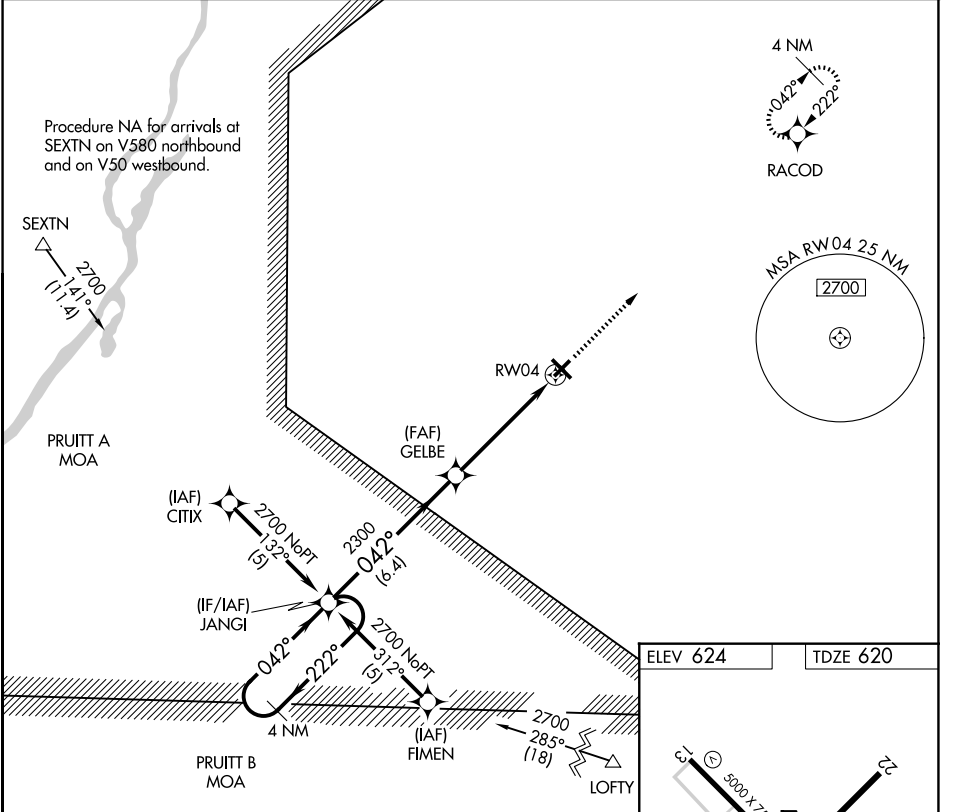

APP CRS	Rwy Ldg	4001
042°	TDZE	620
	Apt Elev	624

RNAV (GPS) RWY 4

JACKSONVILLE MUNI (IJX)

RNP APCH.

▼
▲ Rwy 4 helicopter visibility reduction below ¾ SM NA.

MISSED APPROACH: Climb to 2700 direct RACOD and hold.

AWOS-3PT 120.525	SAINT LOUIS APP CON 126.15 323.0	CLNC DEL 118.45	UNICOM 122.8 (CTAF) 0
----------------------------	--	---------------------------	---------------------------------

CATEGORY	A	B	C	D
LNVA MDA	1220-1	600 (600-1)	1220-1¾	600 (600-1¾)
CIRCLING	1220-1	596 (600-1)	1280-1¾ 656 (700-1¾)	1360-2¼ 736 (800-2¼)