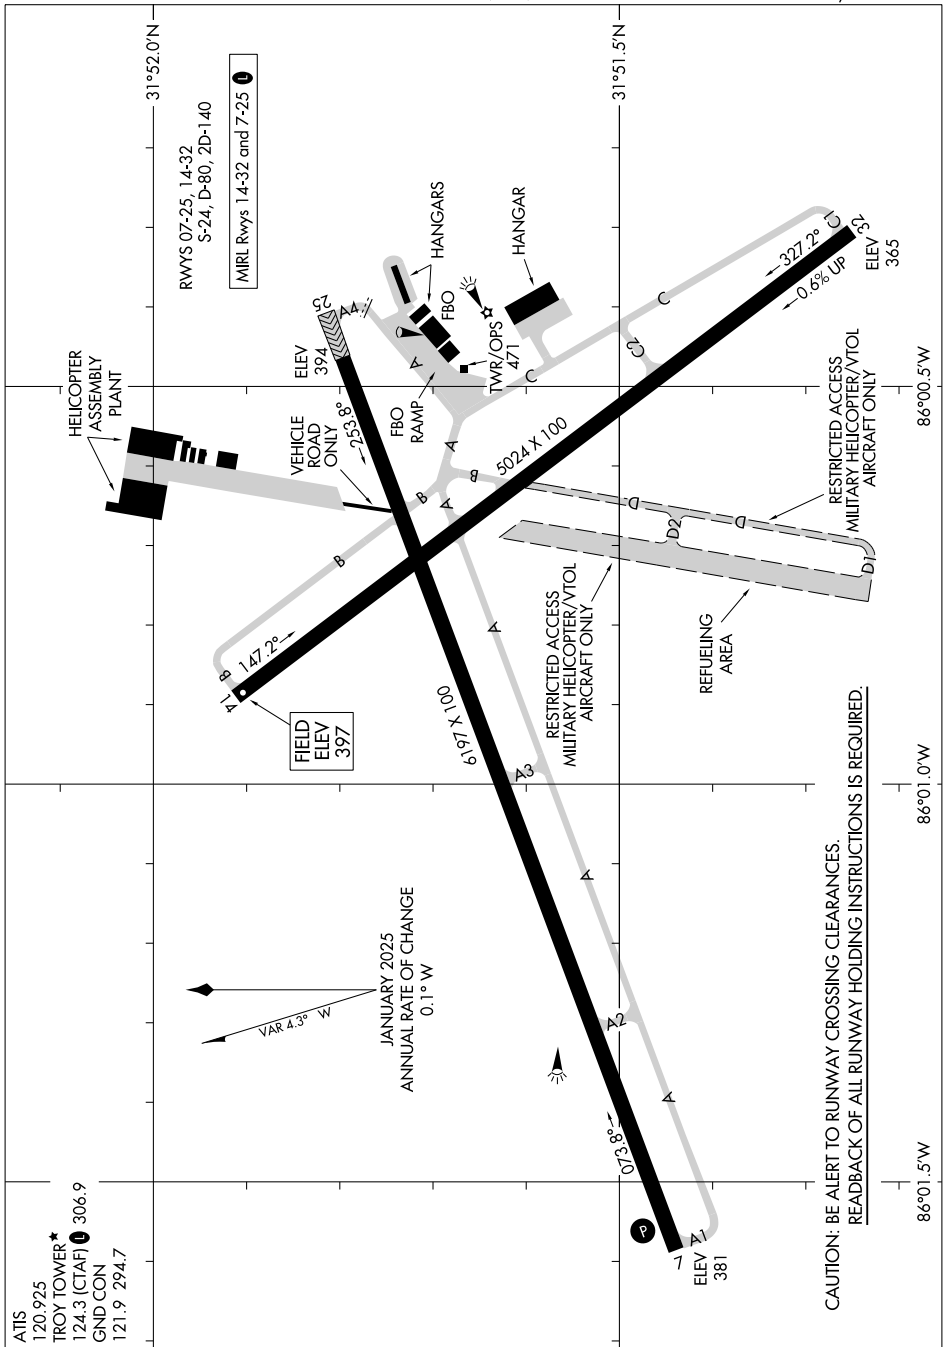

AIRPORT DIAGRAM

TROY MUNI AT N KENNETH CAMPBELL FLD (TOI)
AL-5720 (FAA)
TROY, ALABAMA

SE-4, 19 MAR 2026 to 16 APR 2026

SE-4, 19 MAR 2026 to 16 APR 2026

AIRPORT DIAGRAM

TROY, ALABAMA
TROY MUNI AT N KENNETH CAMPBELL FLD (TOI)

CAUTION: BE ALERT TO RUNWAY CROSSING CLEARANCES.
READBACK OF ALL RUNWAY HOLDING INSTRUCTIONS IS REQUIRED.