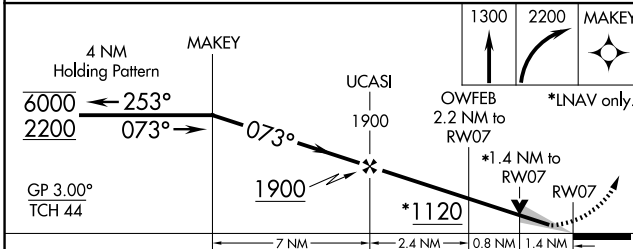

CATEGORY	A	B	C	D
LPV DA		637-7/8	248 (300-7/8)	
LNNAV/VNAV DA		702-1 1/8	313 (400-1 1/8)	
LNNAV MDA	880-1	491 (500-1)	880-1 3/8	491 (500-1 3/8)
CIRCLING	1000-1	603 (700-1)	1300-2 3/4 903 (1000-2 3/4)	1380-3 983 (1000-3)

MIRL Rwy 7-25 and 14-32 **⓪**

RNAV (GPS) RWY 7