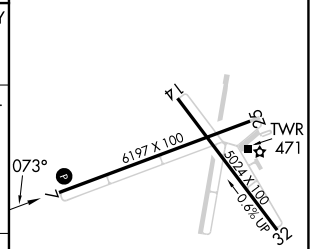

WAAS CH 82006 W07A	APP CRS 073°	Rwy Ldg TDZE Apt Elev	6197 389 397
--	------------------------	-----------------------------	---

RNAV (GPS) RWY 7

TROY MUNI AT N KENNETH CAMPBELL FLD (TOI)

RNP APCH.		MISSED APPROACH: Climb to 1300 then climbing right turn to 2200 direct MAKEY and hold.		
<p>⚠ Circling Rwy 14, 32 NA at night. For uncompensated Baro-VNAV systems, LNAV/VNAV NA below -7°C or above 54°C.</p>				

ATIS 120.925	CAIRNS APP CON★ 121.1 319.25	TROY TOWER★ 124.3 (CTAF) 306.9	GND CON 121.9 294.7	UNICOM 122.8
------------------------	--	--	-------------------------------	------------------------

SE-4, 19 MAR 2026 to 16 APR 2026

SE-4, 19 MAR 2026 to 16 APR 2026

ELEV 397	TDZE 389
----------	----------

CATEGORY	A	B	C	D
LPV DA		637-7/8	248 (300-7/8)	
LNNAV/VNAV DA		702-1 1/8	313 (400-1 1/8)	
LNNAV MDA	880-1	491 (500-1)	880-1 3/8	491 (500-1 3/8)
CIRCLING	1000-1	603 (700-1)	1300-2 3/4 903 (1000-2 3/4)	1380-3 983 (1000-3)

MIRL Rwy 7-25 and 14-32 **⓪**

RNAV (GPS) RWY 7