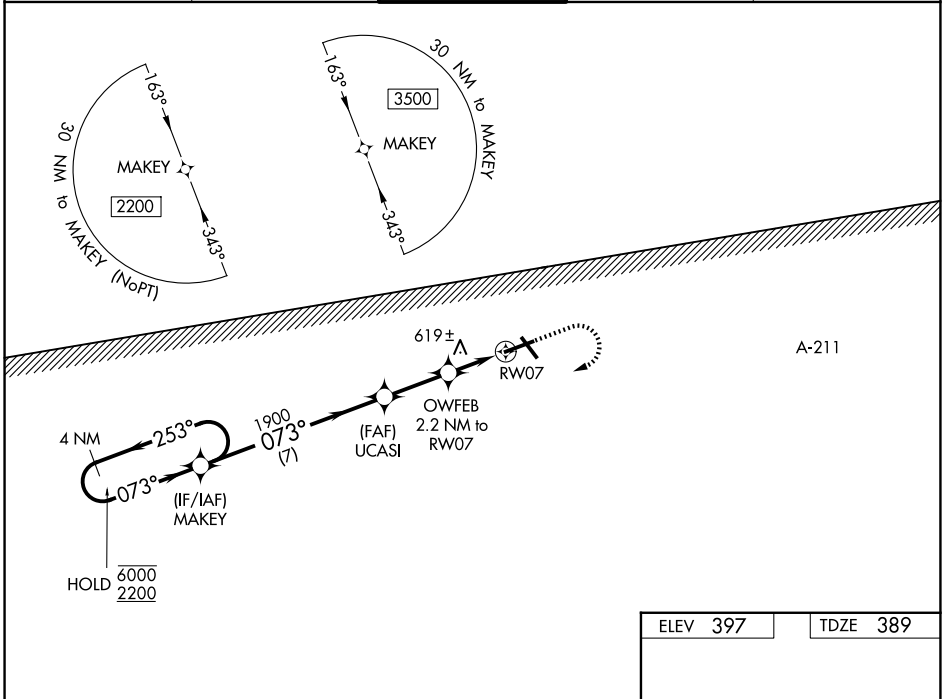

WAAS CH 82006 W07A	APP CRS 073°	Rwy Ldg TDZE Apt Elev	6197 389 397
--	------------------------	-----------------------------	---

RNAV (GPS) RWY 7

TROY MUNI AT N KENNETH CAMPBELL FLD (TOI)

RNP APCH.		MISSED APPROACH: Climb to 1300 then climbing right turn to 2200 direct MAKEY and hold.		
<p>⚠ Circling Rwy 14, 32 NA at night. For uncompensated Baro-VNAV systems, LNAV/VNAV NA below -7°C or above 54°C.</p>				

ATIS 120.925	CAIRNS APP CON★ 121.1 319.25	TROY TOWER★ 124.3 (CTAF) 306.9	GND CON 121.9 294.7	UNICOM 122.8
------------------------	--	--	-------------------------------	------------------------

SE-4, 19 MAR 2026 to 16 APR 2026

SE-4, 19 MAR 2026 to 16 APR 2026

ELEV 397	TDZE 389
----------	----------

CATEGORY	A	B	C	D
LPV DA		637-7/8	248 (300-7/8)	
LNNAV/VNAV DA		702-1 1/8	313 (400-1 1/8)	
LNNAV MDA	880-1	491 (500-1)	880-1 3/8	491 (500-1 3/8)
CIRCLING	1000-1	603 (700-1)	1300-2 3/4 903 (1000-2 3/4)	1380-3 983 (1000-3)

MIRL Rwy 7-25 and 14-32 **⓪**

RNAV (GPS) RWY 7