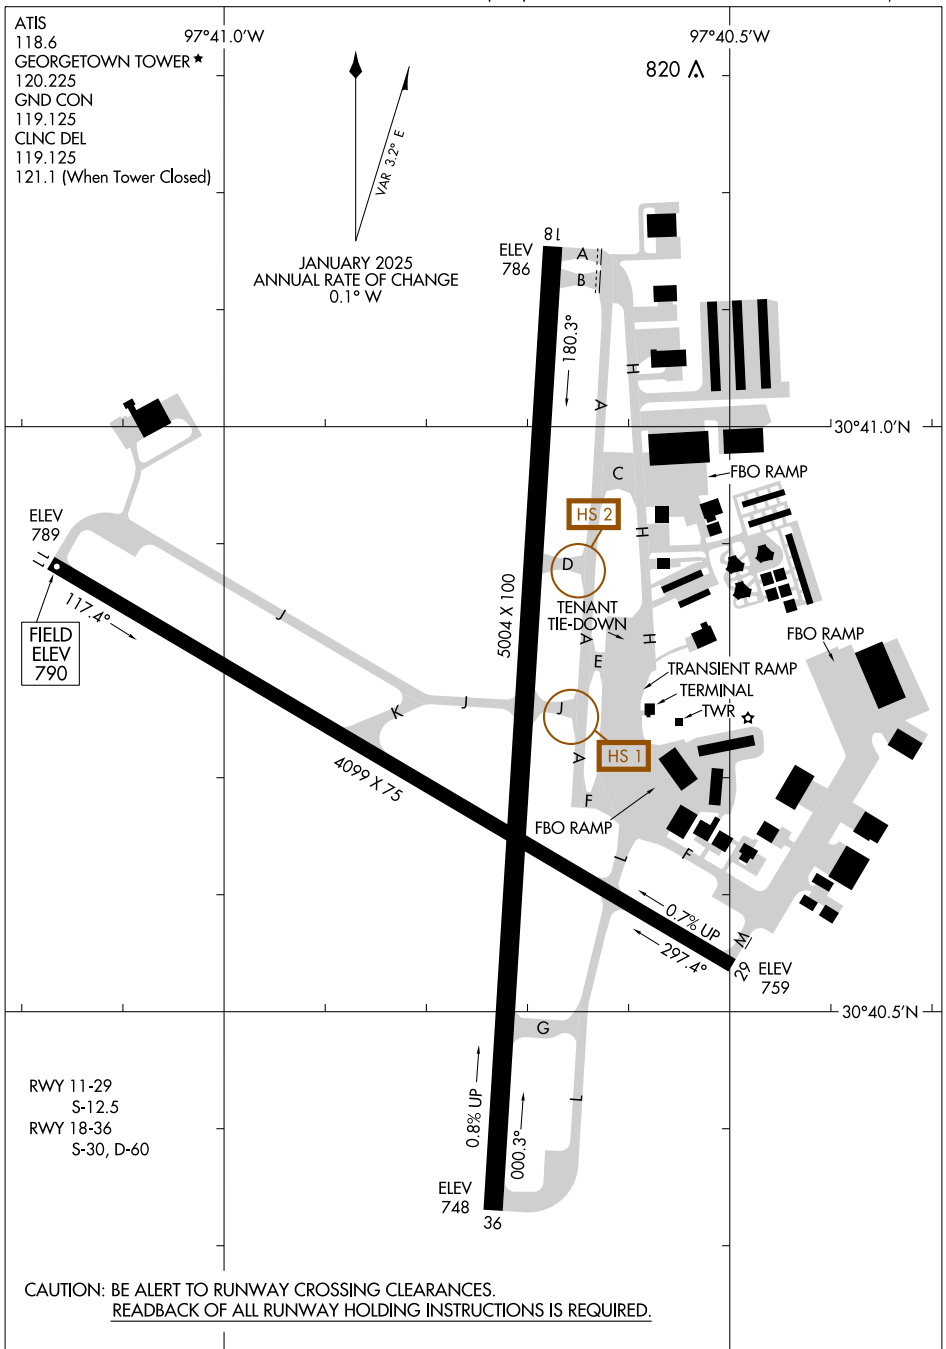

# AIRPORT DIAGRAM

AL-5724 (FAA)

GEORGETOWN EXEC (GTU)  
GEORGETOWN, TEXAS

SC-3, 19 MAR 2026 to 16 APR 2026

SC-3, 19 MAR 2026 to 16 APR 2026

# AIRPORT DIAGRAM

25107

GEORGETOWN, TEXAS  
GEORGETOWN EXEC (GTU)