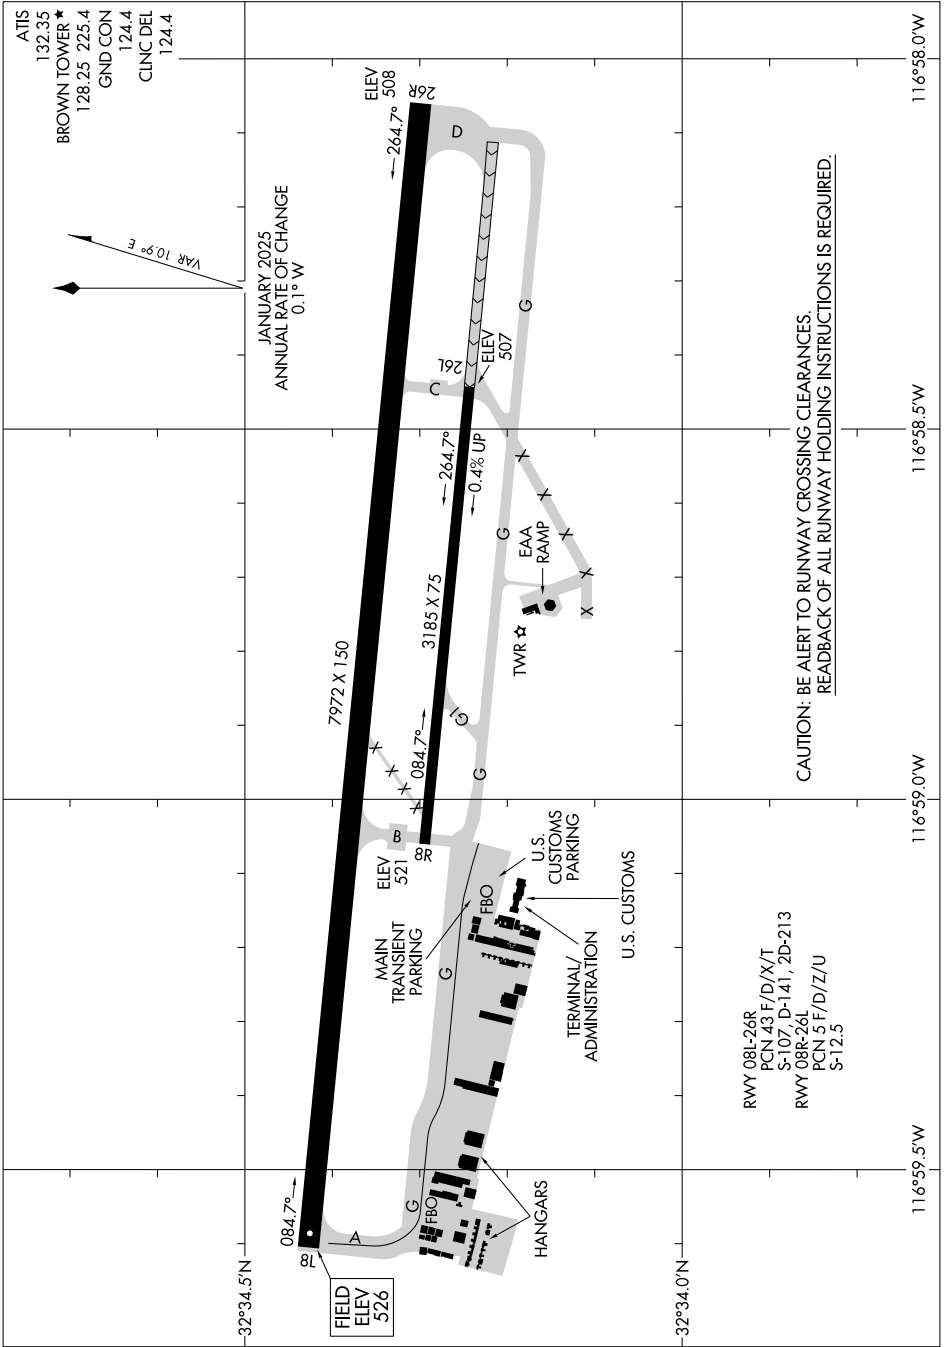

# AIRPORT DIAGRAM

AL-5814 (FAA)

BROWN FLD MUNI (SD.M)  
SAN DIEGO, CALIFORNIA

SW-3, 19 MAR 2026 to 16 APR 2026

SW-3, 19 MAR 2026 to 16 APR 2026

# AIRPORT DIAGRAM

SAN DIEGO, CALIFORNIA  
BROWN FLD MUNI (SD.M)