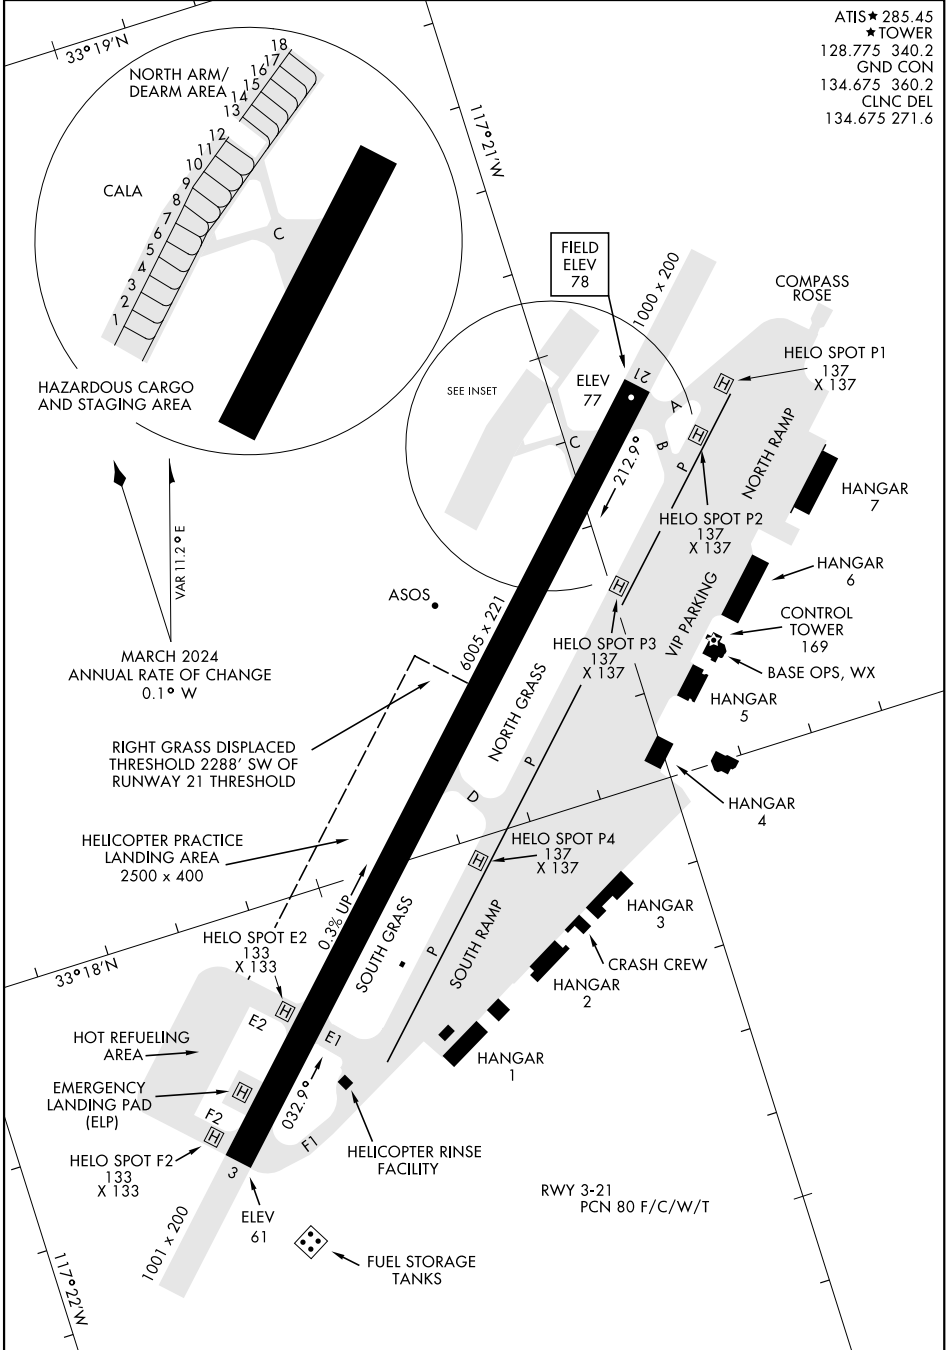

AIRPORT DIAGRAM

[USN]

- ATIS ★ 285.45
- ★ TOWER
- 128.775 340.2
- GND CON
- 134.675 360.2
- CLNC DEL
- 134.675 271.6

SW-3, 19 MAR 2026 to 16 APR 2026

SW-3, 19 MAR 2026 to 16 APR 2026

AIRPORT DIAGRAM