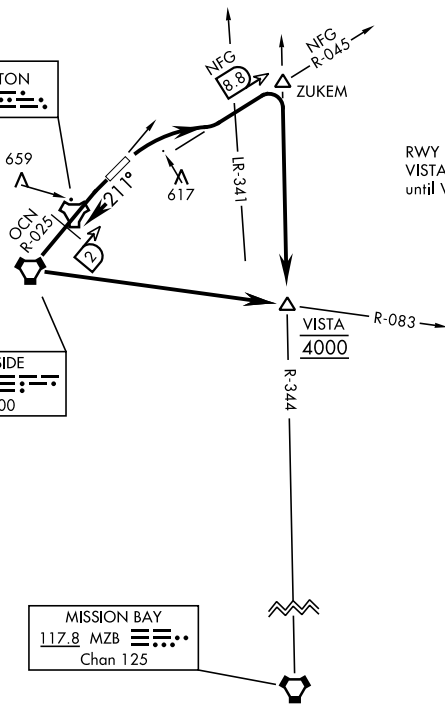

BULLDOG THREE DEPARTURE (OBSTACLE) (BLDG 3.VISTA) CAMP PENDLETON MCAS (MUNN FLD) (KNFG) OCEANSIDE, CALIFORNIA

[USN]

Rwy	Knots	60	120	180	240	300	360
3 (C)	V/V(fpm)	486	972	1458	1944	2430	2916
21 (B)	V/V(fpm)	442	884	1326	1768	2210	2652

ATIS ★ 285.45
 CLNC DEL 134.675 271.6
 GND CON 134.675 360.2
 TOWER ★ 128.775 340.2
 SOCAL DEP CON 127.3 323.0

Minimum Climb Rate

(C) to 800

(B) to 1300

NOT FOR CIVIL USE

CAMP PENDLETON
 Chan 55 NFG

OCEANSIDE
 115.3 OCN
 Chan 100

MISSION BAY
 117.8 MZB
 Chan 125

RWY 3: RNAV required ZUKEM to VISTA. Do not exceed 240 KIAS until VISTA.

DEPARTURE ROUTE DESCRIPTION

TAKEOFF RWY 3: Climbing right turn to intercept NFG TACAN R-045 to ZUKEM then right turn direct VISTA. Cross VISTA at 4000 or assigned altitude.

TAKEOFF RWY 21: Climb on heading 211° to intercept OCN VORTAC R-025 then direct OCN then left turn to intercept OCN R-083 direct VISTA. Cross VISTA at 4000 or assigned altitude.

SW-3, 19 MAR 2026 to 16 APR 2026