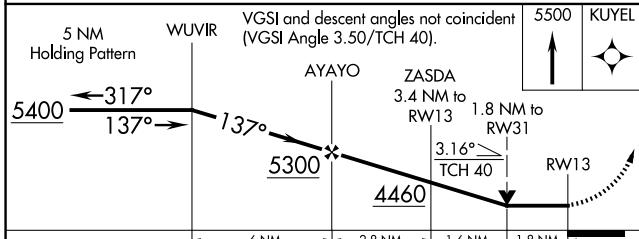

WAAS CH 93531 W13A	APP CRS 137°	Rwy Idg TDZE Apt Elev	3700 3279 3279
--	------------------------	-----------------------------	---

RNAV (GPS) RWY 13

SEARLE FLD (OGA)

RNP APCH.		MISSED APPROACH: Climb to 5500 direct KUYEL and hold.
AWOS-3 121.275	DENVER CENTER 132.7 397.85	UNICOM 122.8 (CTAF) 0

ELEV 3279	TDZE 3279
-----------	-----------

CATEGORY	A	B	C	D
LP MDA	3940-1	661 (700-1)		NA
LNAV MDA	4000-1	721 (800-1)		NA
CIRCLING	4000-1	721 (800-1)		NA

MRL Rwy 8-26 and 13-31 0

NC-2, 19 MAR 2026 to 16 APR 2026