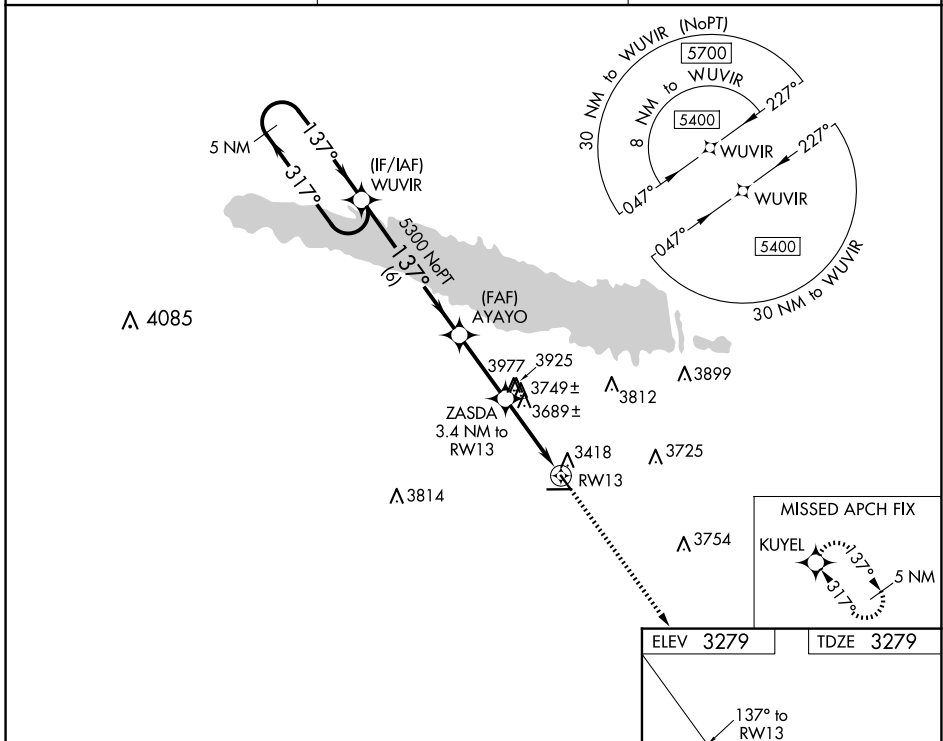

WAAS CH 93531 W13A	APP CRS 137°	Rwy Idg TDZE Apt Elev	3700 3279 3279
--	------------------------	-----------------------------	---

RNAV (GPS) RWY 13

SEARLE FLD (OGA)

RNP APCH.		MISSED APPROACH: Climb to 5500 direct KUYEL and hold.
AWOS-3 121.275	DENVER CENTER 132.7 397.85	UNICOM 122.8 (CTAF) 0

ELEV 3279	TDZE 3279
-----------	-----------

CATEGORY	A	B	C	D
LP MDA	3940-1	661 (700-1)		NA
LNAV MDA	4000-1	721 (800-1)		NA
CIRCLING	4000-1	721 (800-1)		NA

MRL Rwy 8-26 and 13-31 0

NC-2, 19 MAR 2026 to 16 APR 2026

NC-2, 19 MAR 2026 to 16 APR 2026