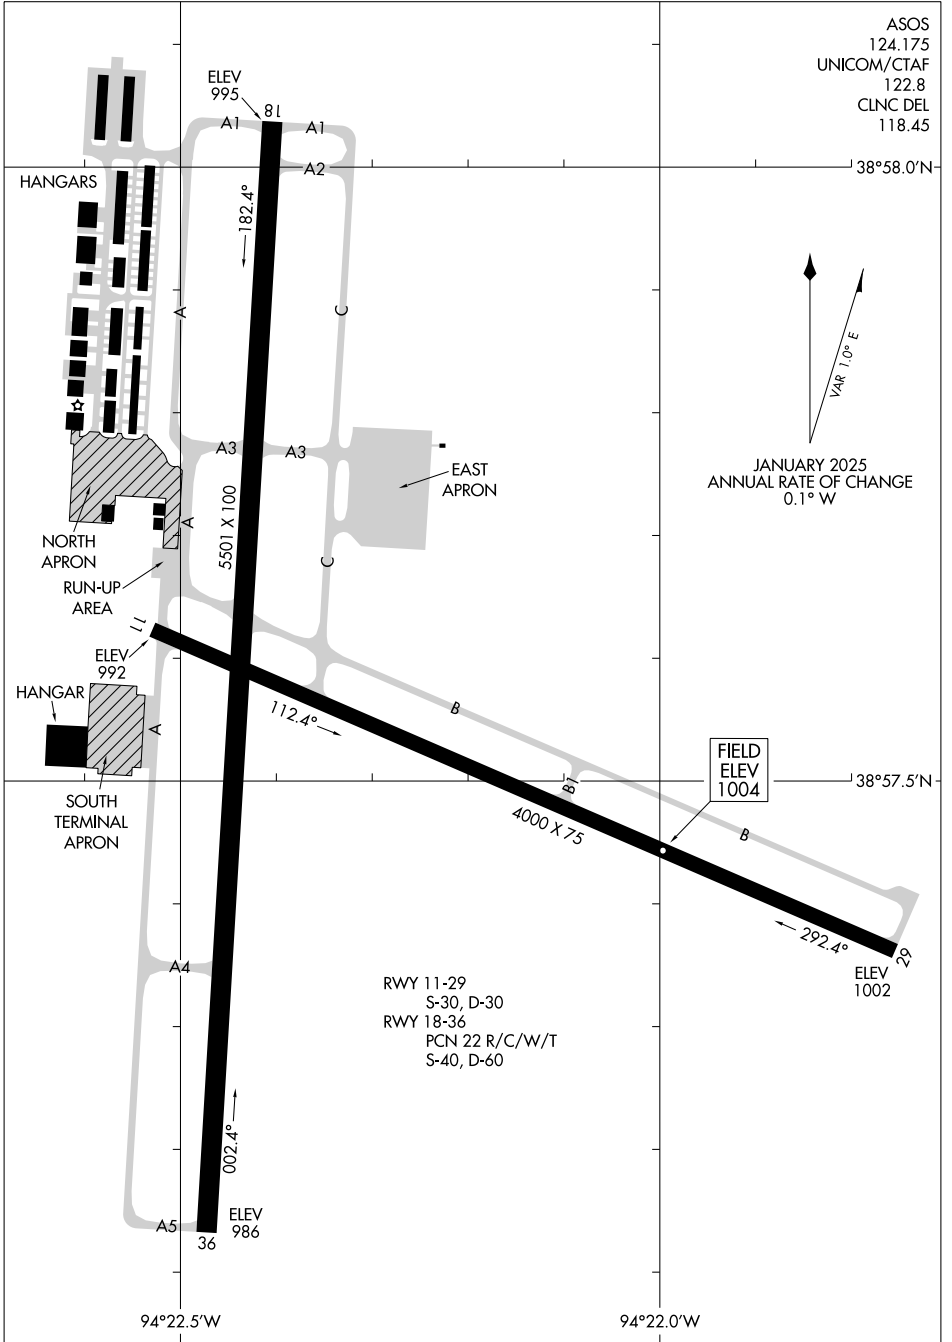

26078

AIRPORT DIAGRAM

KANSAS CITY/LEE'S SUMMIT RGNL (LXT)

AL-6104 (FAA)

LEE'S SUMMIT, MISSOURI

NC-3, 19 MAR 2026 to 16 APR 2026

NC-3, 19 MAR 2026 to 16 APR 2026

AIRPORT DIAGRAM

26078

LEE'S SUMMIT, MISSOURI

KANSAS CITY/LEE'S SUMMIT RGNL (LXT)