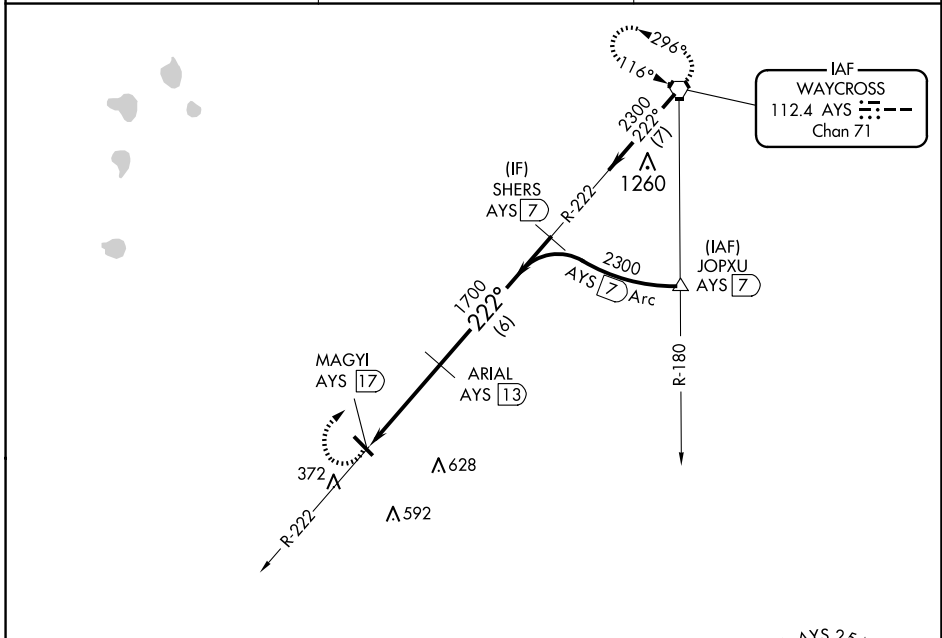

VORTAC AYS 112.4 Chan 71	APP CRS 222°	Rwy Ldg TDZE Apt Elev 187	N/A N/A 187

VOR/DME-A
HOMERVILLE (HOE)

⚠ When local altimeter setting not received, use Waycross altimeter setting and increase all MDA 60 feet, and Circling Cat C/D visibility ¼ mile.

MISSED APPROACH: Climbing right turn to 2300 on heading 071° and AYS VORTAC R-222 to AYS VORTAC and hold.

AWOS-3 118.725	VALDOSTA APP CON★ 126.6 285.6	CTAF 122.9

CATEGORY	A	B	C	D
C CIRCLING	680-1 493 (500-1)	740-1 553 (600-1)	940-2¼ 753 (800-2¼)	940-2½ 753 (800-2½)

SE-4, 19 MAR 2026 to 16 APR 2026

SE-4, 19 MAR 2026 to 16 APR 2026