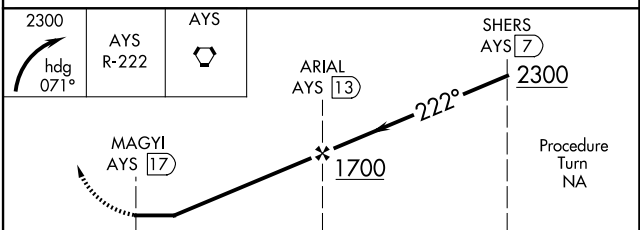

VORTAC AYS 112.4 Chan 71	APP CRS 222°	Rwy Ldg TDZE Apt Elev 187	N/A N/A 187

VOR/DME-A
HOMERVILLE (HOE)

⚠ When local altimeter setting not received, use Waycross altimeter setting and increase all MDA 60 feet, and Circling Cat C/D visibility ¼ mile.

MISSED APPROACH: Climbing right turn to 2300 on heading 071° and AYS VORTAC R-222 to AYS VORTAC and hold.

AWOS-3 118.725	VALDOSTA APP CON★ 126.6 285.6	CTAF 122.9

CATEGORY	A	B	C	D
C CIRCLING	680-1 493 (500-1)	740-1 553 (600-1)	940-2¼ 753 (800-2¼)	940-2½ 753 (800-2½)

SE-4, 19 MAR 2026 to 16 APR 2026

SE-4, 19 MAR 2026 to 16 APR 2026