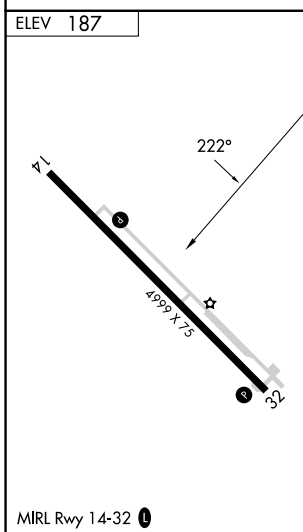

VORTAC AYS 112.4 Chan 71	APP CRS 222°	Rwy Ldg TDZE Apt Elev 187	N/A N/A 187

VOR/DME-A
HOMERVILLE (HOE)

⚠ When local altimeter setting not received, use Waycross altimeter setting and increase all MDA 60 feet, and Circling Cat C/D visibility ¼ mile.

MISSED APPROACH: Climbing right turn to 2300 on heading 071° and AYS VORTAC R-222 to AYS VORTAC and hold.

AWOS-3 118.725	VALDOSTA APP CON★ 126.6 285.6	CTAF 122.9

CATEGORY	A	B	C	D
C CIRCLING	680-1 493 (500-1)	740-1 553 (600-1)	940-2¼ 753 (800-2¼)	940-2½ 753 (800-2½)

SE-4, 19 MAR 2026 to 16 APR 2026

SE-4, 19 MAR 2026 to 16 APR 2026