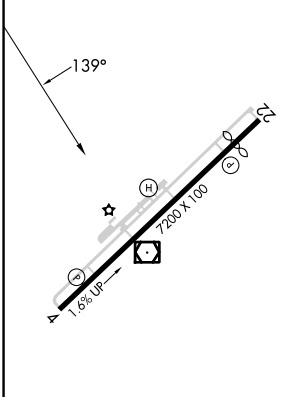

APP CRS 139°	Rwy Ldg TDZE Apt Elev 3955	N/A N/A 3955
------------------------	--------------------------------------------	---------------------------

RNAV (GPS)-A

NOGALES INTL (OLS)

RNP APCH - GPS.	MISSED APPROACH: (Do not exceed 200K until INKLE) Climbing right turn to 10000 direct INKLE and on track 359° to ARVEY.
When local altimeter setting not received, procedure NA.	

ASOS 121.125	TUCSON APP CON 118.75 269.55	UNICOM 122.8 (CTAF) 0
------------------------	----------------------------------------	----------------------------------------

ELEV 3955

CATEGORY	A	B	C	D
CIRCLING	6460-1¼ 2505 (2600-1¼)	6460-1½ 2505 (2600-1½)	6460-3 2505 (2600-3)	6820-3 2865 (2900-3)