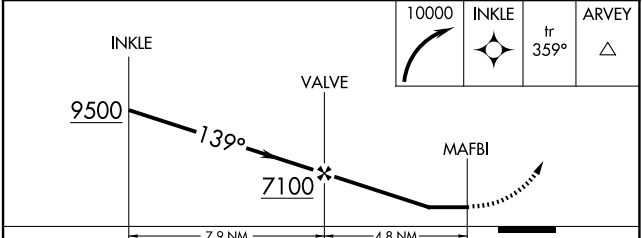

APP CRS 139°	Rwy Ldg TDZE Apt Elev 3955	N/A N/A 3955
------------------------	--------------------------------------------	---------------------------

RNAV (GPS)-A

NOGALES INTL (OLS)

RNP APCH - GPS.	MISSED APPROACH: (Do not exceed 200K until INKLE) Climbing right turn to 10000 direct INKLE and on track 359° to ARVEY.
When local altimeter setting not received, procedure NA.	

ASOS 121.125	TUCSON APP CON 118.75 269.55	UNICOM 122.8 (CTAF) 0
------------------------	----------------------------------------	----------------------------------------

ELEV 3955

CATEGORY	A	B	C	D
CIRCLING	6460-1¼ 2505 (2600-1¼)	6460-1½ 2505 (2600-1½)	6460-3 2505 (2600-3)	6820-3 2865 (2900-3)