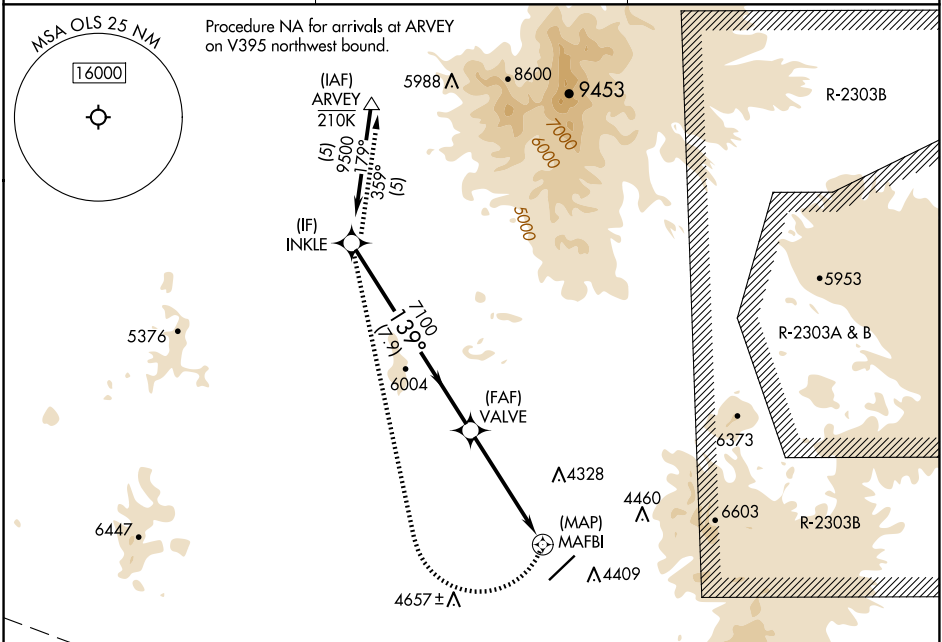

APP CRS 139°	Rwy Ldg TDZE Apt Elev 3955	N/A N/A 3955
------------------------	--------------------------------------------	---------------------------

RNAV (GPS)-A

NOGALES INTL (OLS)

RNP APCH - GPS.	MISSED APPROACH: (Do not exceed 200K until INKLE) Climbing right turn to 10000 direct INKLE and on track 359° to ARVEY.
When local altimeter setting not received, procedure NA.	

ASOS 121.125	TUCSON APP CON 118.75 269.55	UNICOM 122.8 (CTAF) 0
------------------------	----------------------------------------	----------------------------------------

ELEV 3955

CATEGORY	A	B	C	D
CIRCLING	6460-1¼ 2505 (2600-1¼)	6460-1½ 2505 (2600-1½)	6460-3 2505 (2600-3)	6820-3 2865 (2900-3)

SW-4, 19 MAR 2026 to 16 APR 2026

SW-4, 19 MAR 2026 to 16 APR 2026