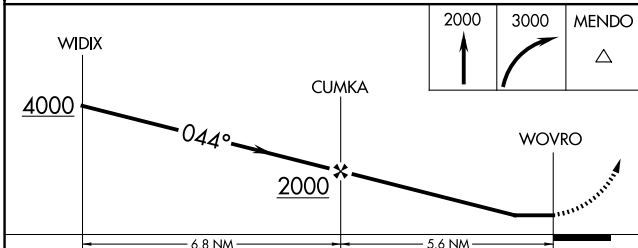

APP CRS	Rwy Idg	N/A
044°	TDZE	N/A
	Apt Elev	157

RNAV (GPS)-B

FIREBAUGH (F34)

RNP APCH.	MISSED APPROACH: Climb to 2000 then climbing right turn to 3000 direct MENDO and hold.
Procedure NA at night. Use Madera altimeter setting, when not received, use Merced Yosemite Rgnl altimeter setting.	

MAE ASOS 134.725	NORCAL APP CON 120.95 269.45	CTAF 122.9

CATEGORY	A	B	C	D
CIRCLING	740-1	583 (600-1)	NA	

SW-2, 19 MAR 2026 to 16 APR 2026

SW-2, 19 MAR 2026 to 16 APR 2026