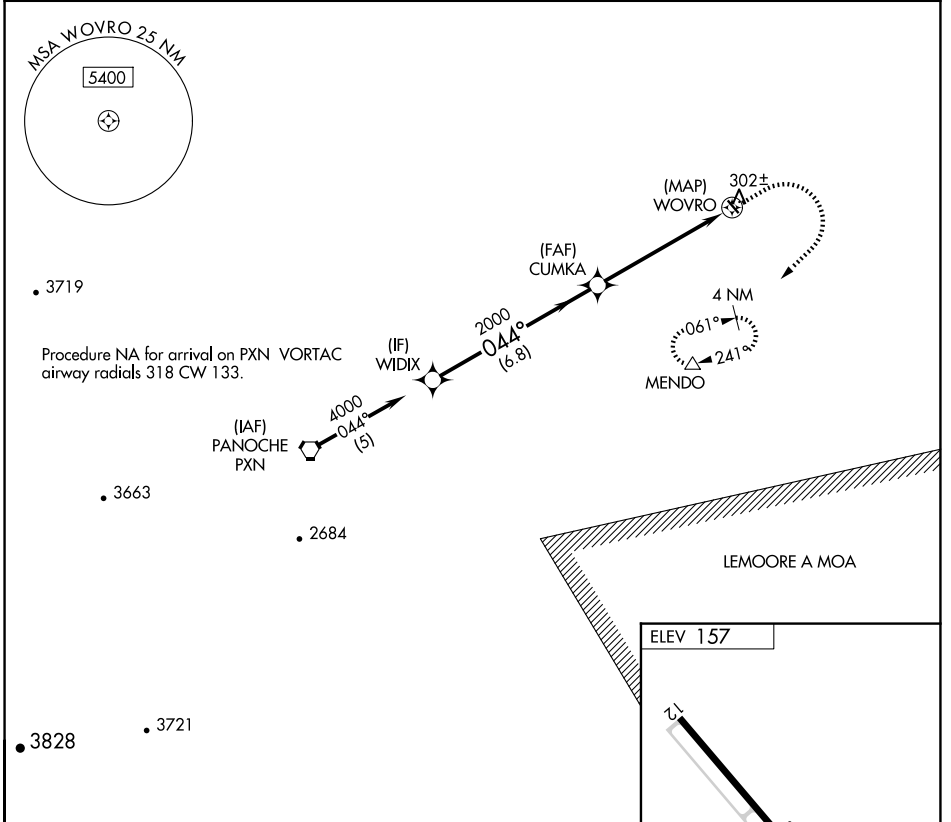

APP CRS	Rwy Idg	N/A
044°	TDZE	N/A
	Apt Elev	157

RNAV (GPS)-B

FIREBAUGH (F34)

RNP APCH.	MISSED APPROACH: Climb to 2000 then climbing right turn to 3000 direct MENDO and hold.
Procedure NA at night. Use Madera altimeter setting, when not received, use Merced Yosemite Rgnl altimeter setting.	

MAE ASOS 134.725	NORCAL APP CON 120.95 269.45	CTAF 122.9

CATEGORY	A	B	C	D
CIRCLING	740-1	583 (600-1)	NA	

SW-2, 19 MAR 2026 to 16 APR 2026

SW-2, 19 MAR 2026 to 16 APR 2026