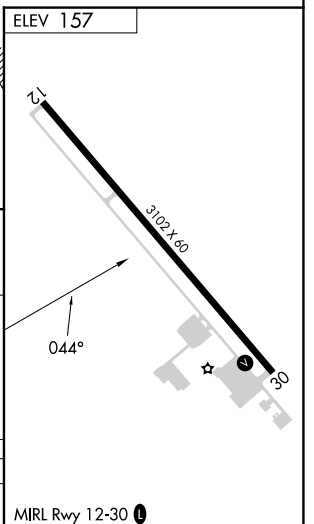

APP CRS	Rwy Idg	N/A
044°	TDZE	N/A
	Apt Elev	157

RNAV (GPS)-B

FIREBAUGH (F34)

RNP APCH.	MISSED APPROACH: Climb to 2000 then climbing right turn to 3000 direct MENDO and hold.
Procedure NA at night. Use Madera altimeter setting, when not received, use Merced Yosemite Rgnl altimeter setting.	

MAE ASOS 134.725	NORCAL APP CON 120.95 269.45	CTAF 122.9

CATEGORY	A	B	C	D
CIRCLING	740-1	583 (600-1)	NA	

SW-2, 19 MAR 2026 to 16 APR 2026

SW-2, 19 MAR 2026 to 16 APR 2026