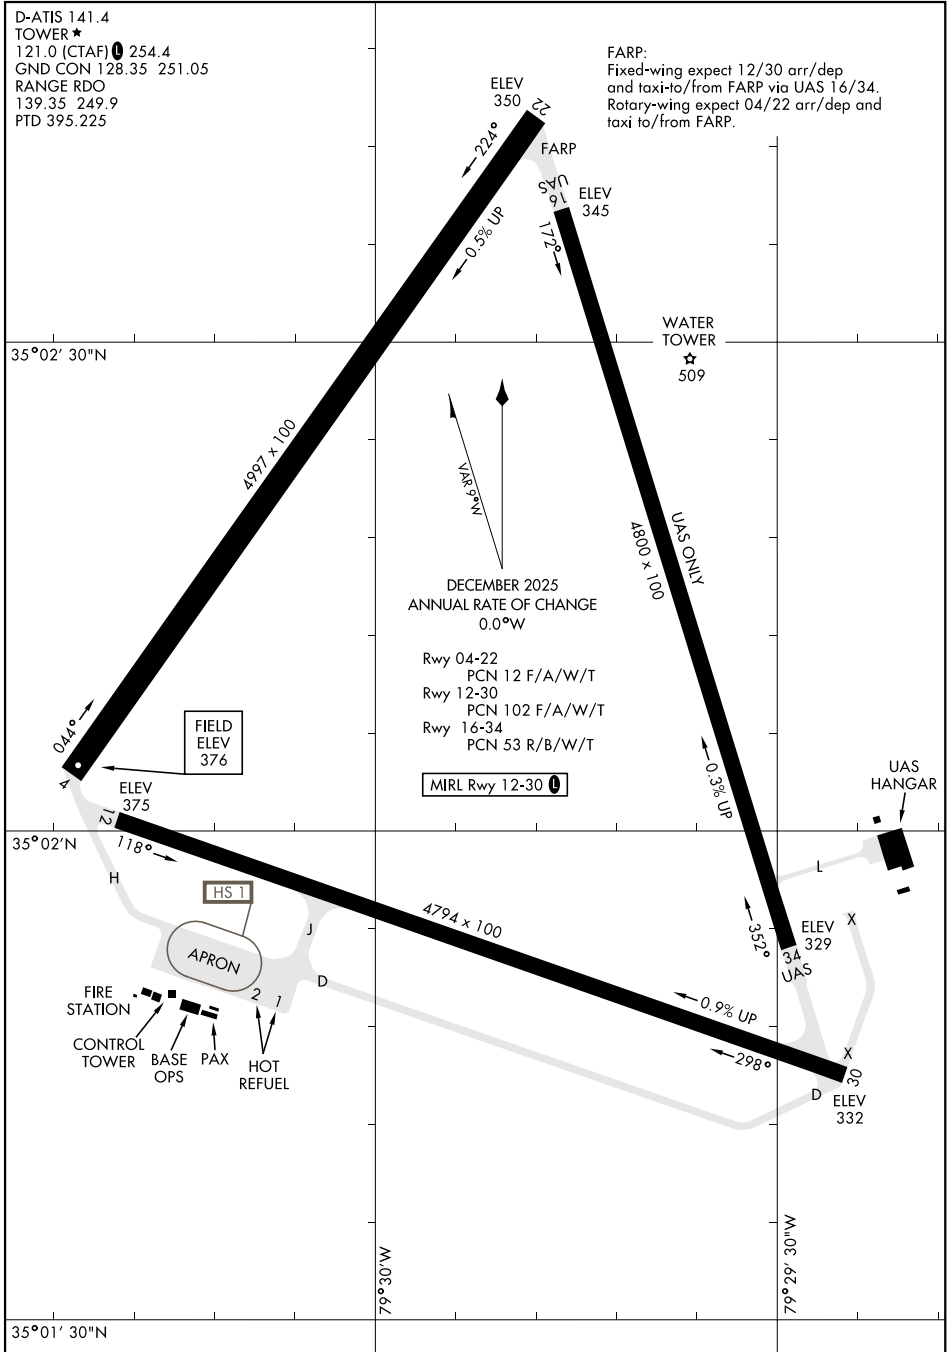

AIRPORT DIAGRAM

[USA]

MACKALL AAF (KHFF)

CAMP MACKALL, NORTH CAROLINA

D-ATIS 141.4
 TOWER ★
 121.0 (CTAF) 254.4
 GND CON 128.35 251.05
 RANGE RDO
 139.35 249.9
 PTD 395.225

FARP:
 Fixed-wing expect 12/30 arr/dep
 and taxi-to/from FARP via UAS 16/34.
 Rotary-wing expect 04/22 arr/dep and
 taxi to/from FARP.

SE-2, 19 MAR 2026 to 16 APR 2026

SE-2, 19 MAR 2026 to 16 APR 2026

AIRPORT DIAGRAM

CAMP MACKALL, NORTH CAROLINA

MACKALL AAF (KHFF)