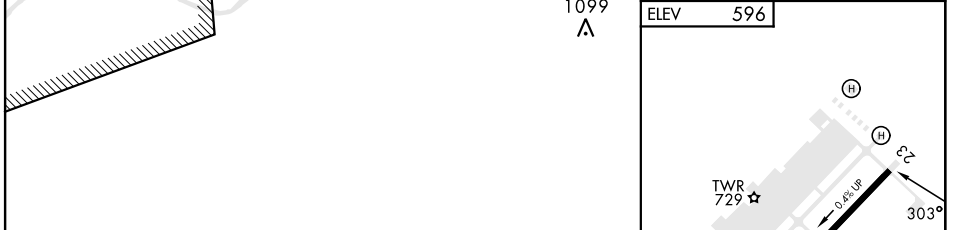

COPTER NDB 303°

LOM CK 335	APCH CRS 303°	Rwy Idg TDZE Arprt Elev N/A N/A 596	[USA]	SABRE AAF (FORT CAMPBELL) (KEOD)
----------------------	-------------------------	---	-------	----------------------------------

RADAR required (for procedure entry)

When local altimeter setting not received, use Fort Campbell, KY altimeter setting.

MISSED APPROACH: Climbing left turn to 2200 direct CK LOM and hold.

ATIS 306.5	CAMPBELL APP CON 134.35 307.025	TOWER ★ 124.675 (CTAF) 290.45	GND CON 142.975 267.3	CLNC DEL 237.6	EAGLE RADIO 139.9 285.7	ASR
----------------------	---	--	---------------------------------	--------------------------	-----------------------------------	-----

CATEGORY	COPTER				
H-303°	1080-½	485	(500-½)		

FAF to MAP 5.1 NM					
Knots	45	60	75	90	105
Min:Sec	6:48	5:06	4:05	3:24	2:55

COPTER NDB 303°

SE-1, 19 MAR 2026 to 16 APR 2026

SE-1, 19 MAR 2026 to 16 APR 2026