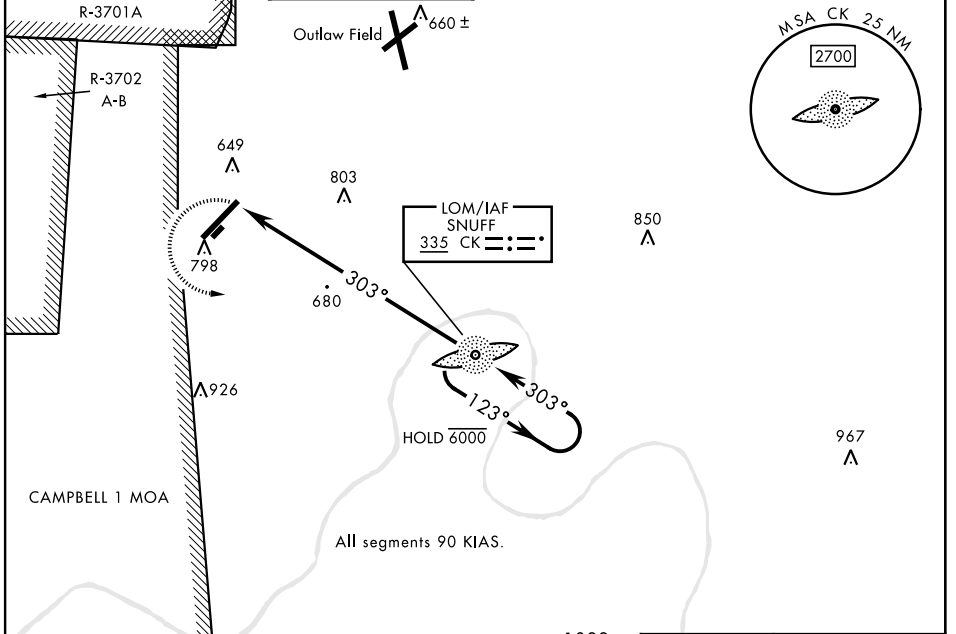

COPTER NDB 303°

LOM CK 335	APCH CRS 303°	Rwy Idg TDZE Arprt Elev N/A N/A 596	[USA]	SABRE AAF (FORT CAMPBELL) (KEOD)
----------------------	-------------------------	---	-------	----------------------------------

RADAR required (for procedure entry)

When local altimeter setting not received, use Fort Campbell, KY altimeter setting.

MISSED APPROACH: Climbing left turn to 2200 direct CK LOM and hold.

ATIS 306.5	CAMPBELL APP CON 134.35 307.025	TOWER ★ 124.675 (CTAF) 290.45	GND CON 142.975 267.3	CLNC DEL 237.6	EAGLE RADIO 139.9 285.7	ASR
----------------------	---	--	---------------------------------	--------------------------	-----------------------------------	-----

CATEGORY	COPTER				
H-303°	1080-½	485	(500-½)		

FAF to MAP 5.1 NM					
Knots	45	60	75	90	105
Min:Sec	6:48	5:06	4:05	3:24	2:55

COPTER NDB 303°

SE-1, 19 MAR 2026 to 16 APR 2026

SE-1, 19 MAR 2026 to 16 APR 2026