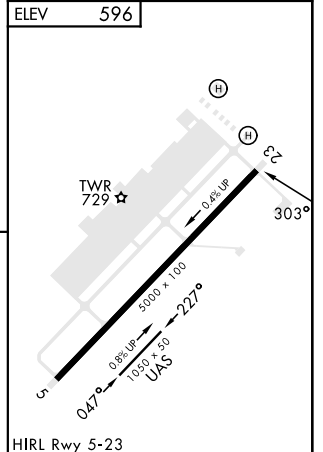

COPTER NDB 303°

LOM CK 335	APCH CRS 303°	Rwy Idg TDZE Arprt Elev N/A N/A 596	[USA]	SABRE AAF (FORT CAMPBELL) (KEOD)
----------------------	-------------------------	---	-------	----------------------------------

RADAR required (for procedure entry)

When local altimeter setting not received, use Fort Campbell, KY altimeter setting.

MISSED APPROACH: Climbing left turn to 2200 direct CK LOM and hold.

ATIS 306.5	CAMPBELL APP CON 134.35 307.025	TOWER ★ 124.675 (CTAF) 290.45	GND CON 142.975 267.3	CLNC DEL 237.6	EAGLE RADIO 139.9 285.7	ASR
----------------------	---	--	---------------------------------	--------------------------	-----------------------------------	-----