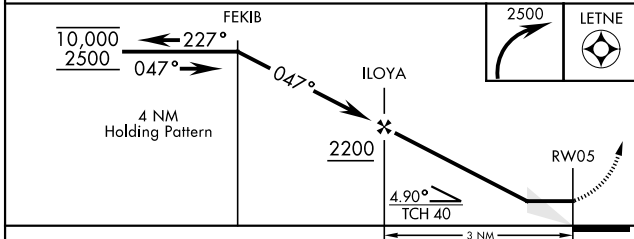

RNP APCH - GPS	MISSED APPROACH: Climbing right turn to 2500 direct LETNE and hold.			
RADAR required				

ATIS 306.5	CAMPBELL APP CON 134.35 307.025	TOWER ★ 124.675 (CTAF) 290.45	GND CON 142.975 267.3	CLNC DEL 237.6	EAGLE RADIO 139.9 285.7	ASR
----------------------	---	---	---------------------------------	--------------------------	-----------------------------------	-----