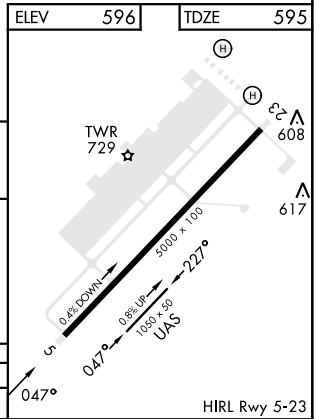

COPTER RNAV (GPS) Y RWY 5

APCH CRS 047°	Rwy ldg TDZE Arprt Elev	5000 595 596	[USA]	SABRE AAF (FORT CAMPBELL) (KEOD)
-------------------------	-------------------------------	---	-------	----------------------------------

RNP APCH - GPS	MISSED APPROACH: Climbing right turn to 2500 direct LETNE and hold.			
RADAR required				

ATIS 306.5	CAMPBELL APP CON 134.35 307.025	TOWER ★ 124.675 (CTAF) 290.45	GND CON 142.975 267.3	CLNC DEL 237.6	EAGLE RADIO 139.9 285.7	ASR
----------------------	---	---	---------------------------------	--------------------------	-----------------------------------	-----