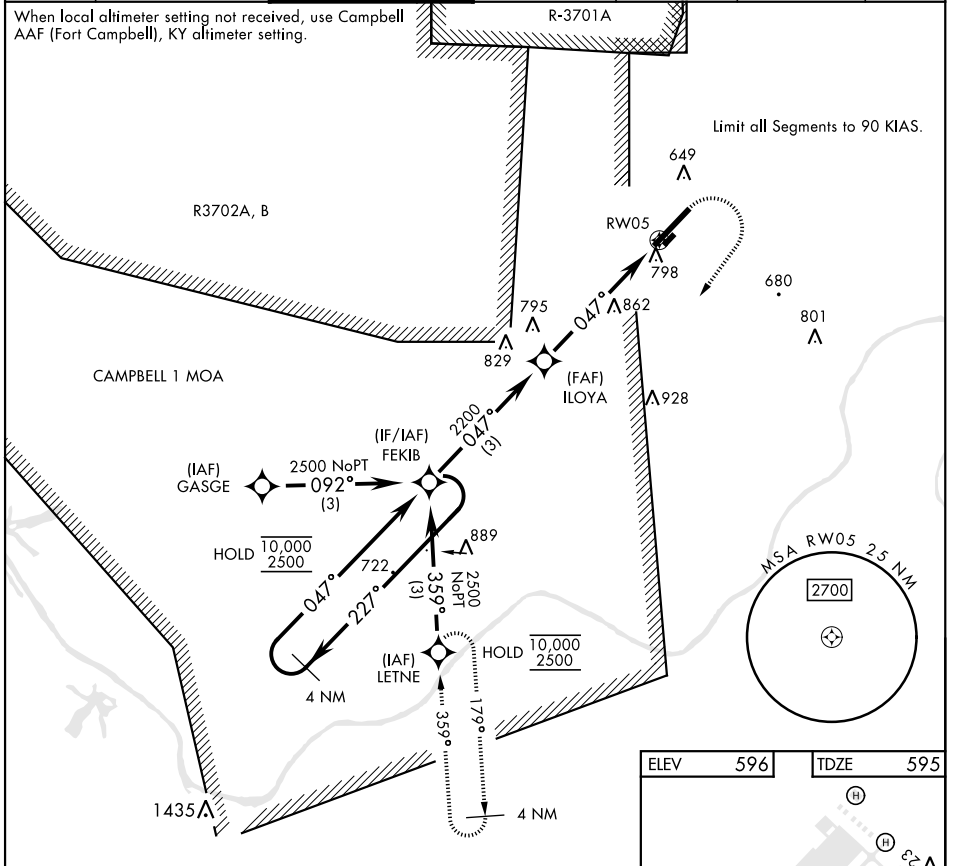

COPTER RNAV (GPS) Y RWY 5

APCH CRS 047°	Rwy ldg TDZE Arprt Elev	5000 595 596	[USA]	SABRE AAF (FORT CAMPBELL) (KEOD)
-------------------------	-------------------------------	---	-------	----------------------------------

RNP APCH - GPS	MISSED APPROACH: Climbing right turn to 2500 direct LETNE and hold.			
RADAR required				

ATIS 306.5	CAMPBELL APP CON 134.35 307.025	TOWER ★ 124.675 (CTAF) 290.45	GND CON 142.975 267.3	CLNC DEL 237.6	EAGLE RADIO 139.9 285.7	ASR
----------------------	---	---	---------------------------------	--------------------------	-----------------------------------	-----

CATEGORY	COPTER		
LNAV MDA	1180-1	585	(600-1)

COPTER RNAV (GPS) Y RWY 5

SE-1, 19 MAR 2026 to 16 APR 2026

SE-1, 19 MAR 2026 to 16 APR 2026

HIRL Rwy 5-23