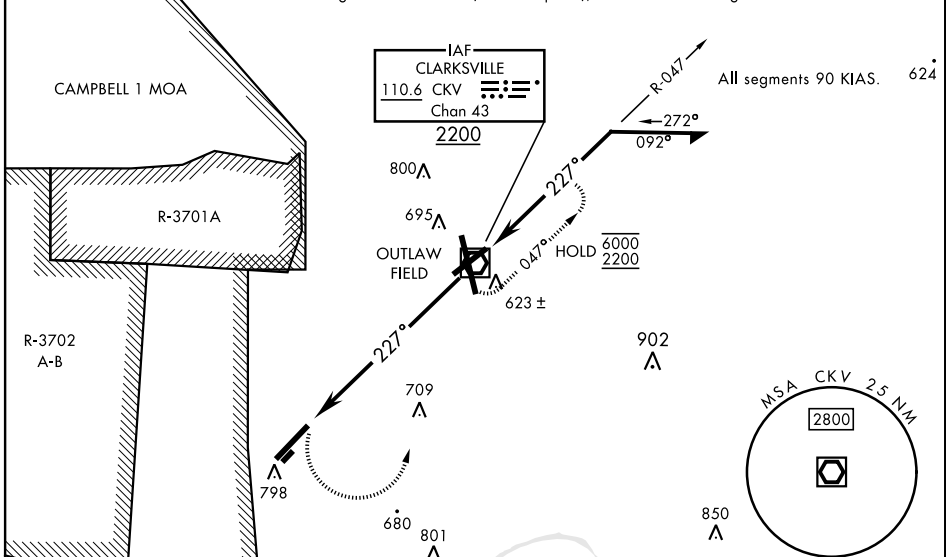

COPTER VOR RWY 23

VOR/DME CKV 110.6 Chan 43	APCH CRS 227°	Rwy Idg TDZE Arpr Elev 5000 587 596

[USA]

SABRE AAF (FORT CAMPBELL) (KEOD)

RADAR required

MISSED APPROACH: Climbing left turn to 2200 direct CKV VOR/DME and hold.

ATIS 306.5	CAMPBELL APP CON 134.35 307.025	TOWER ★ 124.675 (CTAF) 290.45	GND CON 142.975 267.3	CLNC DEL 237.6	EAGLE RADIO 139.9 285.7	ASR

When local altimeter setting not received, use Campbell AAF (Fort Campbell), KY altimeter setting.
VDP NA when using CAMPBELL AAF (Fort Campbell), KY altimeter setting.

SE-1, 19 MAR 2026 to 16 APR 2026

SE-1, 19 MAR 2026 to 16 APR 2026

ELEV 596	TDZE 587