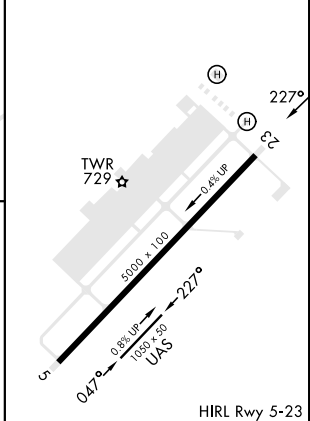

CATEGORY	FAF to MAP 4.2 NM					
	Knots	45	60	75	90	105
H-23	1060-1	473	(500-1)			Min:Sec
						5:36 4:12 3:22 2:48 2:24

COPTER VOR RWY 23