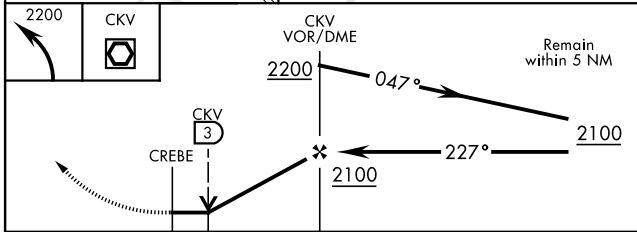

CATEGORY	FAF to MAP 4.2 NM					
	Knots	45	60	75	90	105
H-23	1060-1	473	(500-1)			Min:Sec
						5:36 4:12 3:22 2:48 2:24

COPTER VOR RWY 23