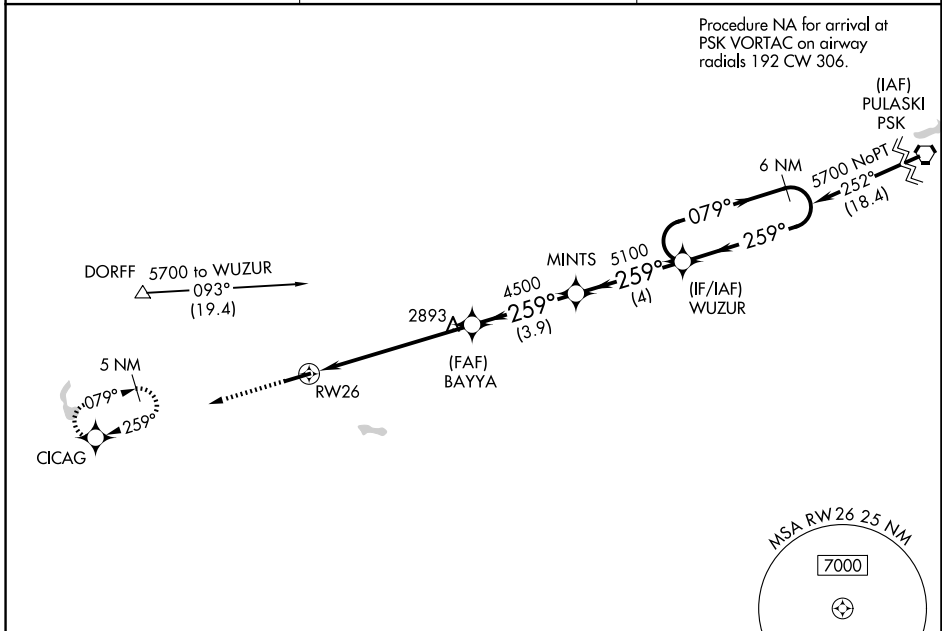

WAAS CH 72802 W26A	APP CRS 259°	Rwy Ldg TDZE Apt Elev	5252 2519 2558
--	------------------------	-----------------------------	---

RNAV (GPS) RWY 26

MOUNTAIN EMPIRE (MKJ)

⚠ For uncompensated Baro-VNAV systems, LNAV/VNAV NA below -20°C (-4°F) or above 54°C (130°F). Circling NA north of Rwy 8-26. Rwy 26 helicopter visibility reduction below 3/4 SM NA. DME/DME RNP-0.3 NA.

⚠ MISSED APPROACH: Climb to 6200 direct CICAG and hold, continue climb-in-hold to 6200.

AWOS-3 123.875	ATLANTA CENTER 127.85 269.3	UNICOM 122.7 (CTAF) 0
--------------------------	---------------------------------------	---------------------------------

NE-3, 19 MAR 2026 to 16 APR 2026

NE-3, 19 MAR 2026 to 16 APR 2026

ELEV 2558	TDZE 2519
-----------	-----------

CATEGORY	A	B	C	D
LPV DA	3096-2		577 (600-2)	NA
LNAV/VNAV DA	3159-2½		640 (700-2½)	NA
LNAV MDA	3140-1	621 (600-1)	3140-1¾ 621 (600-1¾)	NA
CIRCLING	3260-1	702 (800-1)	4440-3 1882 (1900-3)	NA