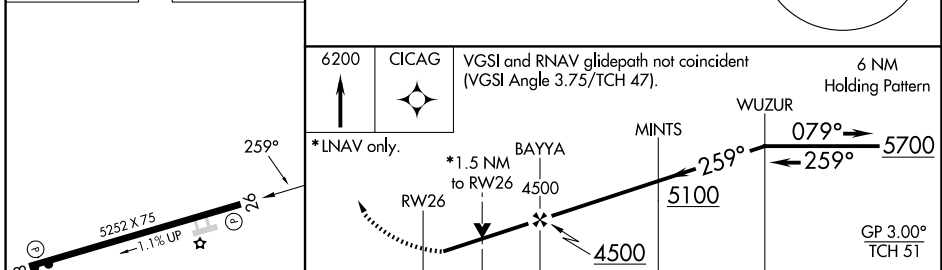

⚠ MISSED APPROACH: Climb to 6200 direct CICAG and hold, continue climb-in-hold to 6200.

AWOS-3 123.875	ATLANTA CENTER 127.85 269.3	UNICOM 122.7 (CTAF) 0
--------------------------	---------------------------------------	---------------------------------

NE-3, 19 MAR 2026 to 16 APR 2026

NE-3, 19 MAR 2026 to 16 APR 2026

ELEV 2558	TDZE 2519
-----------	-----------

CATEGORY	A	B	C	D
LPV DA	3096-2		577 (600-2)	NA
LNAV/VNAV DA	3159-2½		640 (700-2½)	NA
LNAV MDA	3140-1	621 (600-1)	3140-1¾ 621 (600-1¾)	NA
CIRCLING	3260-1	702 (800-1)	4440-3 1882 (1900-3)	NA