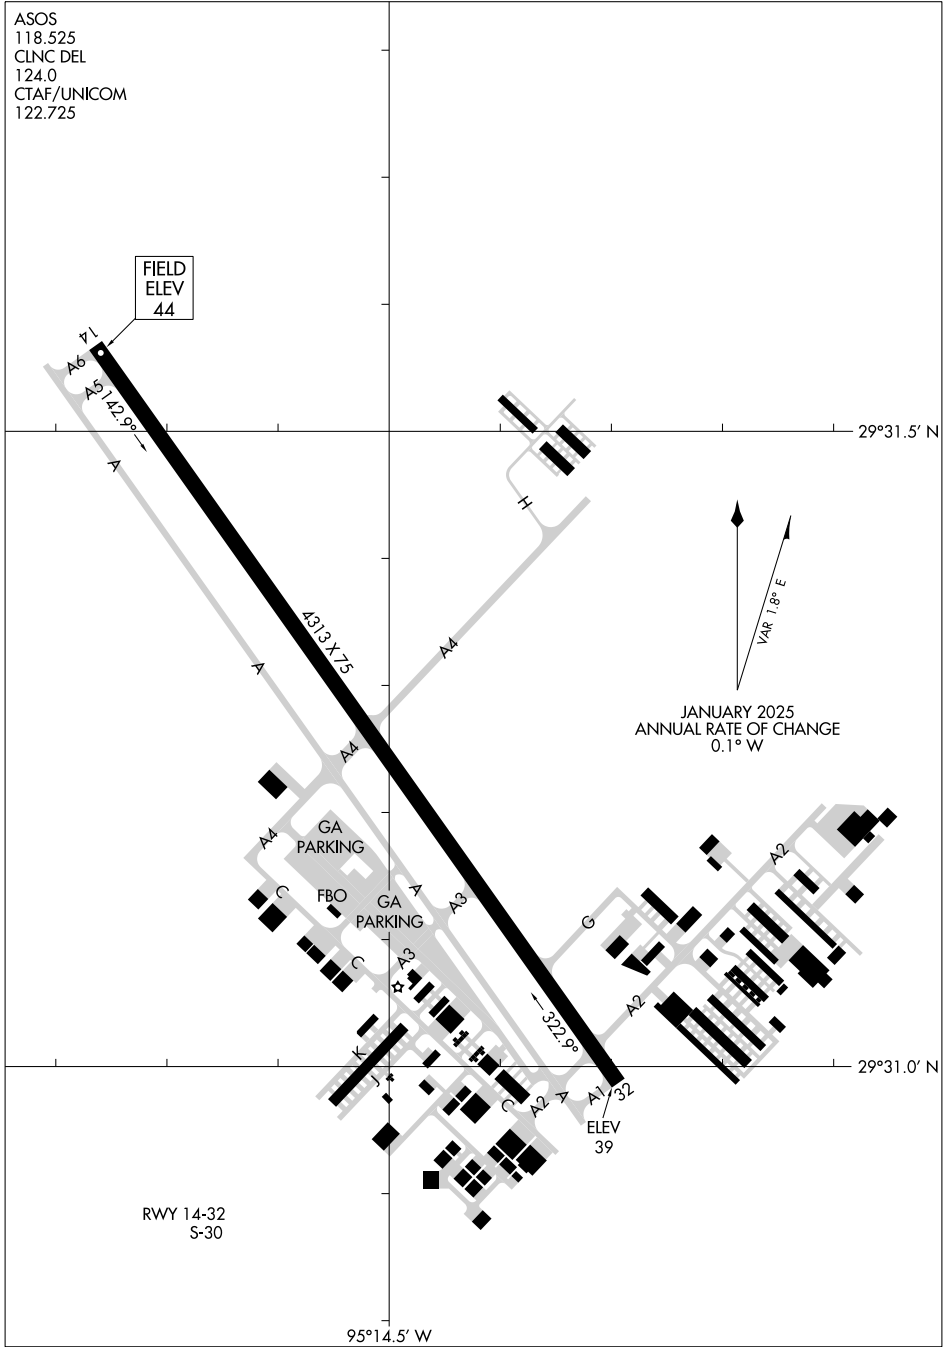

25107

AIRPORT DIAGRAM

AL-6460 (FAA)

PEARLAND RGNL (LVJ)
HOUSTON, TEXAS

ASOS
118.525
CLNC DEL
124.0
CTAF/UNICOM
122.725

FIELD
ELEV
44

SC-5, 19 MAR 2026 to 16 APR 2026

SC-5, 19 MAR 2026 to 16 APR 2026

AIRPORT DIAGRAM

25107

HOUSTON, TEXAS
PEARLAND RGNL (LVJ)