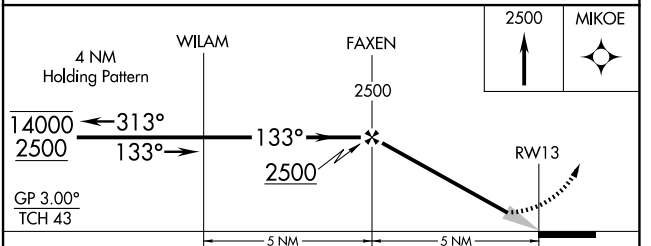

WAAS CH 77644 W13A	APP CRS 133°	Rwy Idg 3203 TDZE 889 Apt Elev 891
--	------------------------	---

RNAV (GPS) RWY 13

BOWLING GREEN MUNI (H19)

RNP APCH-GPS.	MISSED APPROACH: Climb to 2500 direct MIKOE and hold.
<p>⚠ Circling Rwy 31 NA at night. Baro-VNAV NA.</p> <p>⚠ NA Use Quincy altimeter setting.</p>	

UN ASOS 121.425	KANSAS CITY CENTER 126.225 317.775	UNICOM 122.8 (CTAF) 0
---------------------------	--	---------------------------------

ELEV 891	TDZE 889
----------	----------

CATEGORY	A	B	C	D
LPV DA	1236-1	347 (400-1)		NA
LNAV/VNAV DA	1236-1	347 (400-1)		NA
LNAV MDA	1360-1	471 (500-1)		NA
<input checked="" type="checkbox"/> CIRCLING	1480-1	589 (600-1)		NA