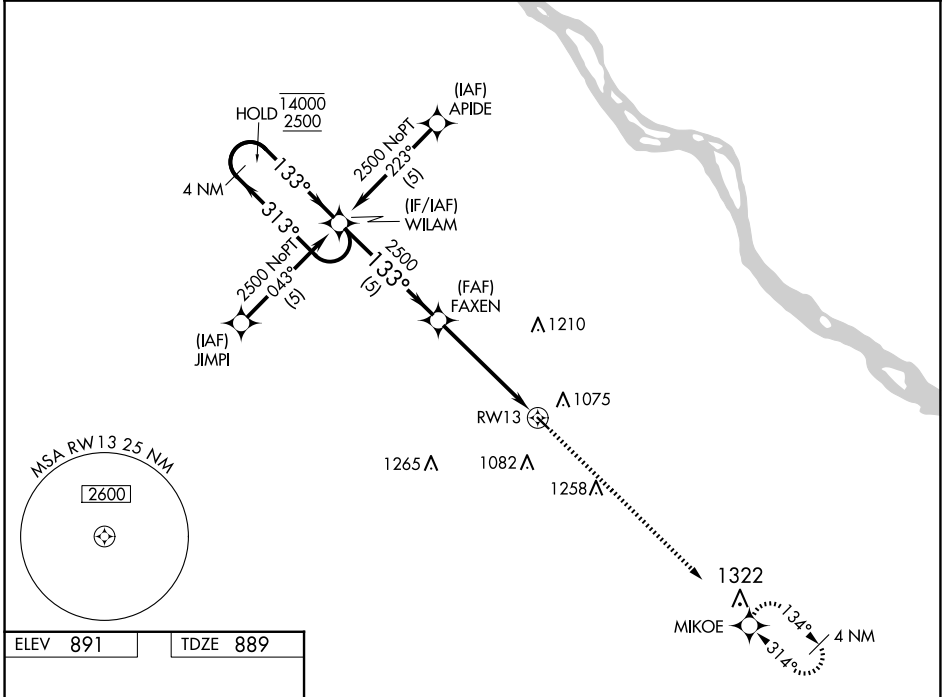

WAAS CH 77644 W13A	APP CRS 133°	Rwy Idg 3203 TDZE 889 Apt Elev 891
--	------------------------	---

RNAV (GPS) RWY 13

BOWLING GREEN MUNI (H19)

RNP APCH-GPS.	MISSED APPROACH: Climb to 2500 direct MIKOE and hold.
<p>⚠ Circling Rwy 31 NA at night. Baro-VNAV NA.</p> <p>⚠ NA Use Quincy altimeter setting.</p>	

UN ASOS 121.425	KANSAS CITY CENTER 126.225 317.775	UNICOM 122.8 (CTAF) 0
---------------------------	--	---------------------------------

ELEV 891	TDZE 889
----------	----------

CATEGORY	A	B	C	D
LPV DA	1236-1	347 (400-1)		NA
LNAV/VNAV DA	1236-1	347 (400-1)		NA
LNAV MDA	1360-1	471 (500-1)		NA
<input checked="" type="checkbox"/> CIRCLING	1480-1	589 (600-1)		NA

MIRL Rwy 13-31 0
REIL Rwy 13 and 31 0

NC-3, 19 MAR 2026 to 16 APR 2026

NC-3, 19 MAR 2026 to 16 APR 2026