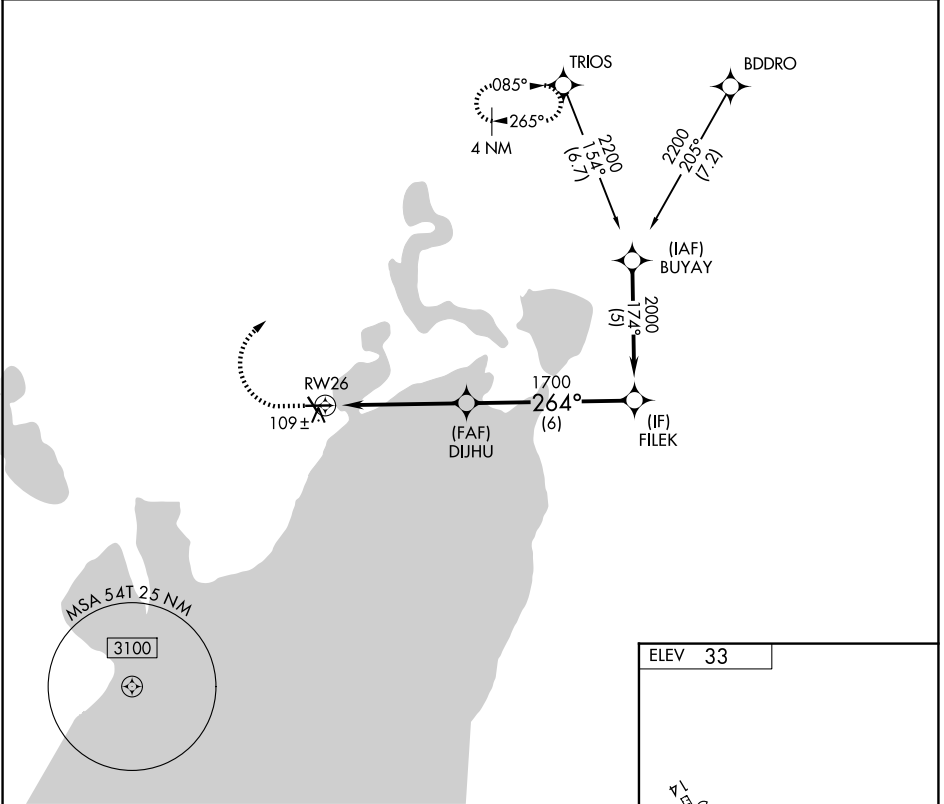

APP CRS 264°	Rwy Ldg TDZE Apt Elev	N/A N/A 33
------------------------	-----------------------------	---------------------------------------

RNAV (GPS)-A

RWJ AIRPARK (54T)

RNP APCH - GPS.	<p>▼ Circling NA to Rwy 14 and 32. Procedure NA at night. ▲ NA Use HOU altimeter setting.</p>	MISSED APPROACH: Climb to 500 then climbing right turn to 2200 direct TRIOS and hold.
-----------------	--	---

HOU ASOS 124.6	HOUSTON APP CON 134.45 284.0	UNICOM 122.7 (CTAF)
--------------------------	--	-------------------------------

SC-5, 19 MAR 2026 to 16 APR 2026

SC-5, 19 MAR 2026 to 16 APR 2026

500	2200	TRIOS	Visual Segment - Obstacles.
↑	↷	✧	

CATEGORY	A	B	C	D
CIRCLING	480-1 447 (500-1)	560-1 527 (600-1)	NA	