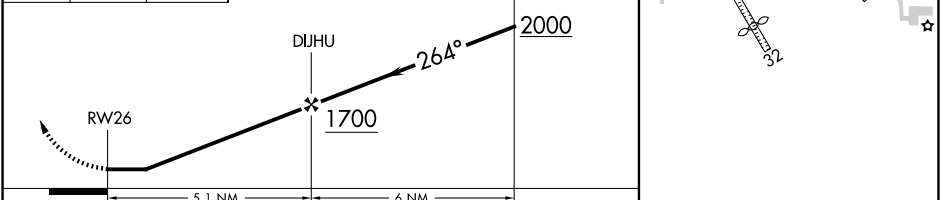

SC-5, 19 MAR 2026 to 16 APR 2026

SC-5, 19 MAR 2026 to 16 APR 2026

500	2200	TRIOS	Visual Segment - Obstacles.
↑	↷	✧