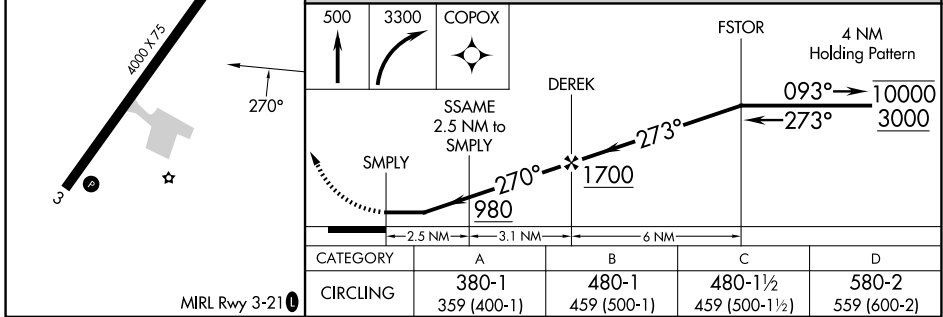

APP CRS 270°	Rwy Ldg TDZE Apt Elev 21	N/A N/A 21
------------------------	---------------------------------------	-------------------------

RNAV (GPS)-A

POINT HOPE (PHO) (PAPO)

RNP APCH - GPS.

⚠ When local altimeter setting not received, use LUR/PALU altimeter setting and increase all MDAs 100 feet. Rwy 3 and 21 helicopter visibility reduction below 3/4 SM NA.

MISSED APPROACH: Climb to 500 then climbing right turn to 3300 direct COPOX and hold.

AWOS-3P 118.325	ANCHORAGE CENTER 119.65 363.25	KOTZEBUE RADIO 122.25	CTAF 122.8 0
---------------------------	--	---------------------------------	------------------------

CATEGORY	A	B	C	D
CIRCLING	380-1 359 (400-1)	480-1 459 (500-1)	480-1½ 459 (500-1½)	580-2 559 (600-2)

AK, 19 MAR 2026 to 14 MAY 2026

AK, 19 MAR 2026 to 14 MAY 2026