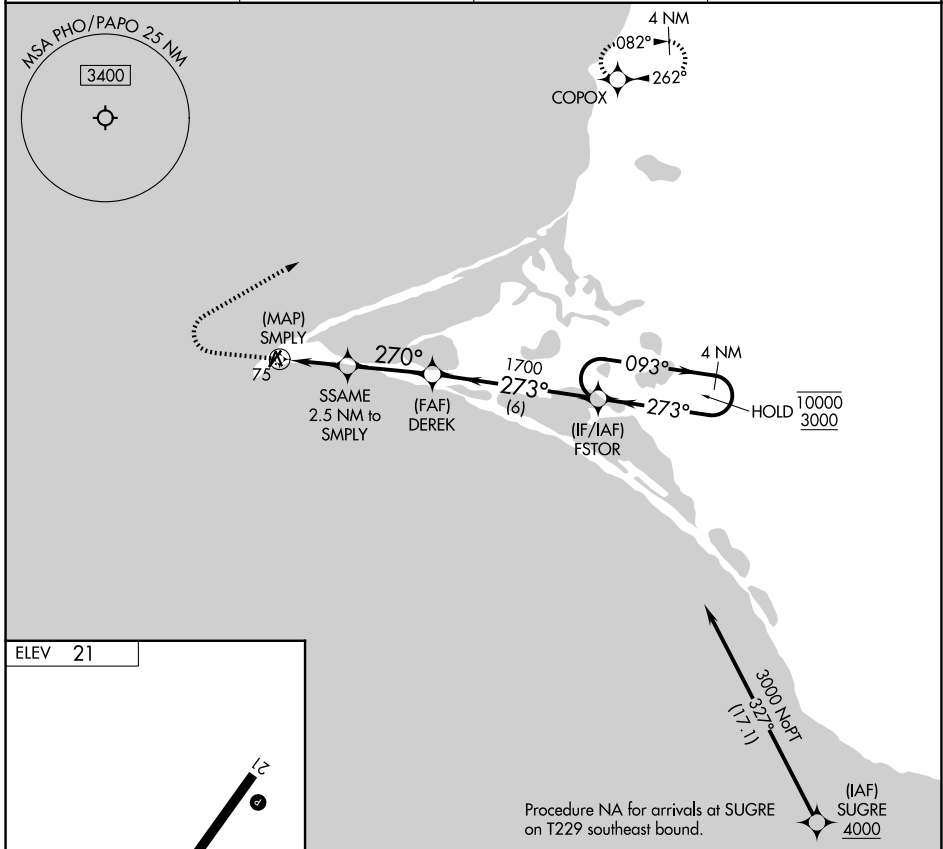

APP CRS 270°	Rwy Ldg TDZE Apt Elev 21	N/A N/A 21
------------------------	---------------------------------------	-------------------------

RNAV (GPS)-A

POINT HOPE (PHO) (PAPO)

RNP APCH - GPS.

⚠ When local altimeter setting not received, use LUR/PALU altimeter setting and increase all MDAs 100 feet. Rwy 3 and 21 helicopter visibility reduction below 3/4 SM NA.

MISSED APPROACH: Climb to 500 then climbing right turn to 3300 direct COPOX and hold.

AWOS-3P 118.325	ANCHORAGE CENTER 119.65 363.25	KOTZEBUE RADIO 122.25	CTAF 122.8 0
---------------------------	--	---------------------------------	------------------------

CATEGORY	A	B	C	D
CIRCLING	380-1 359 (400-1)	480-1 459 (500-1)	480-1½ 459 (500-1½)	580-2 559 (600-2)

AK, 19 MAR 2026 to 14 MAY 2026

AK, 19 MAR 2026 to 14 MAY 2026