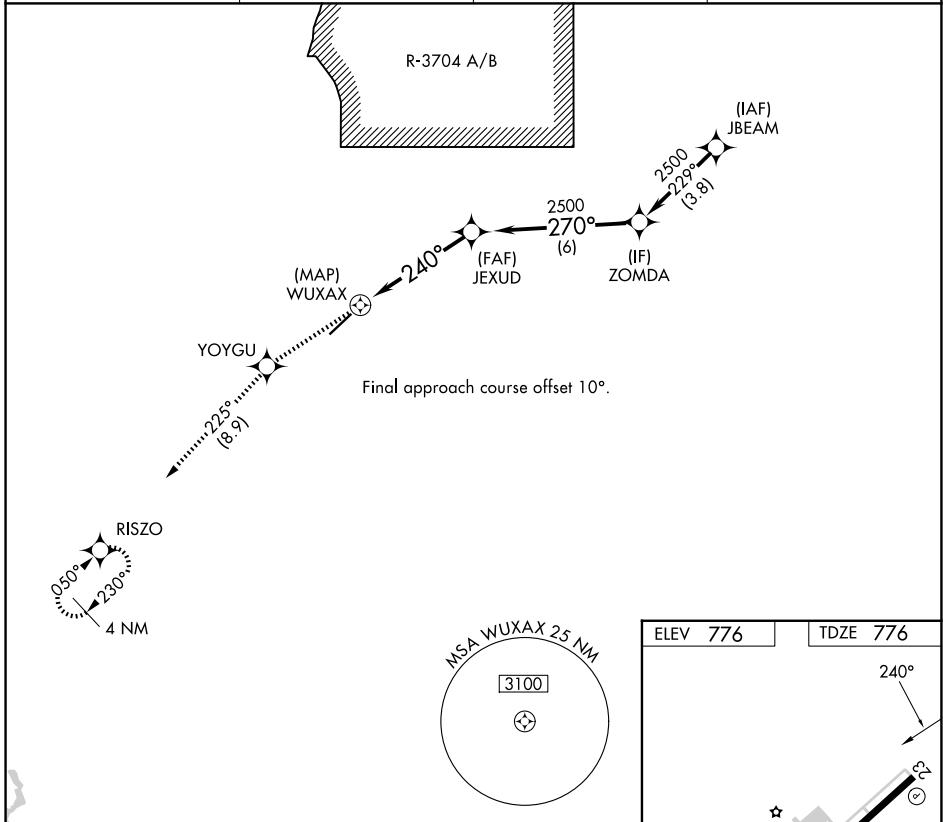

APP CRS 240°	Rwy Ldg TDZE Apt Elev	6001 776 776
------------------------	-----------------------------	---

RNAV (GPS) RWY 23

ADDINGTON FLD (EKK)

RNP APCH.			

MISSED APPROACH: Climb to 3000 direct YOYGU and on track 225° to RISZO and hold.

AWOS-3 118.55	LOUISVILLE APP CON 123.675 327.0	CLNC DEL 119.45	UNICOM 123.075 (CTAF)
-------------------------	--	---------------------------	---------------------------------

SE-1, 19 MAR 2026 to 16 APR 2026

SE-1, 19 MAR 2026 to 16 APR 2026