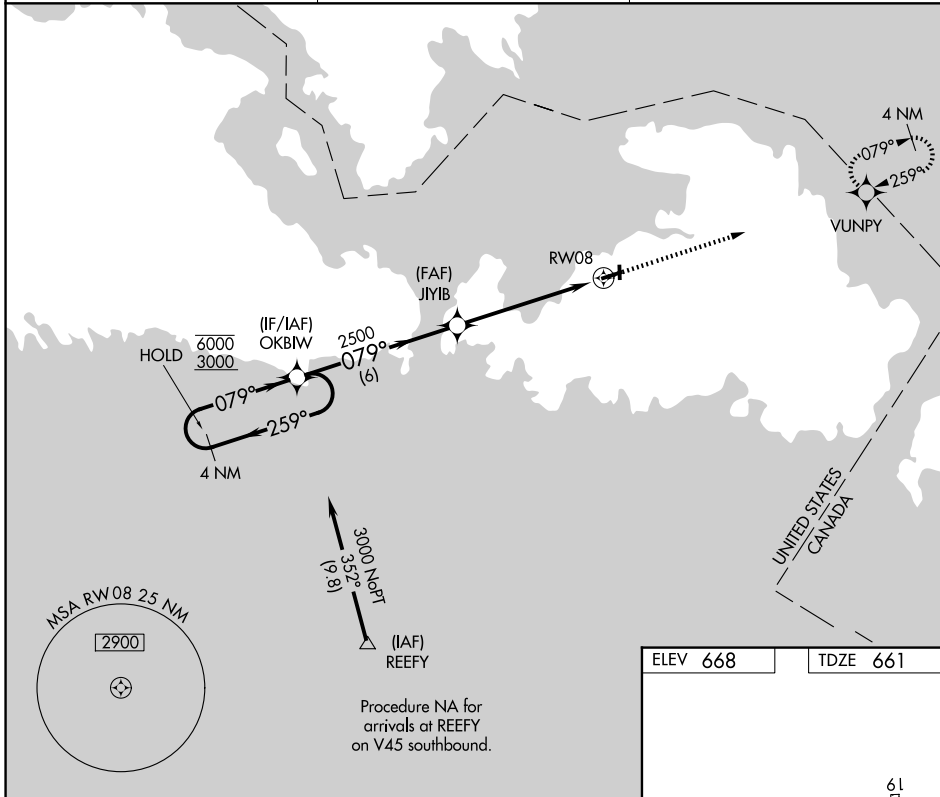

APP CRS 079°	Rwy Ldg TDZE Apt Elev	3350 661 668
------------------------	-----------------------------	---

RNAV (GPS) RWY 8

DRUMMOND ISLAND (DRM)

RNP APCH.

▼ Rwy 8 helicopter visibility reduction below 1 SM NA.
Procedure NA at night. Circling to Rwy 1-19 NA.

MISSED APPROACH: Climb to 2500 direct VUNPY and hold.

AWOS-3P 118.325	TORONTO CENTER 132.65 344.5	UNICOM 122.8 (CTAF) 0
---------------------------	---------------------------------------	---------------------------------

EC-1, 19 MAR 2026 to 16 APR 2026

EC-1, 19 MAR 2026 to 16 APR 2026

ELEV 668	TDZE 661
----------	----------

CATEGORY	A	B	C	D
RNAV MDA	1120-1	459 (500-1)	1120-1½ 459 (500-1½)	NA
CIRCLING	1160-1	492 (500-1)	1240-1½ 572 (600-1½)	NA