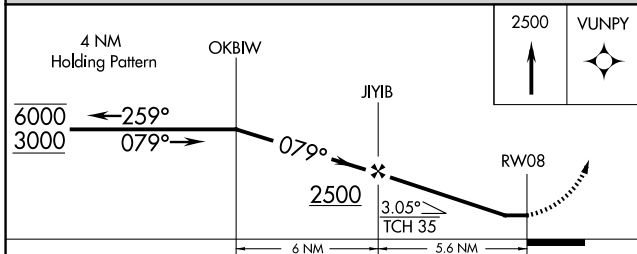

CATEGORY	A	B	C	D
RNAV MDA	1120-1	459 (500-1)	1120-1½ 459 (500-1½)	NA
CIRCLING	1160-1	492 (500-1)	1240-1½ 572 (600-1½)	NA