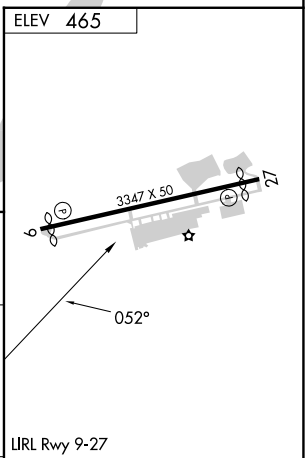

MISSED APPROACH: Climb left turn to 2000 direct MXE VORTAC and hold.

AWOS-3T 121.4	PHILADELPHIA APP CON 124.35 319.15	CLNC DEL 125.6	UNICOM 123.075 (CTAF)
-------------------------	--	--------------------------	---------------------------------

CATEGORY	A	B	C	D	FAF to MAP 5.7 NM					
CIRCLING	1080-1	615 (700-1)	NA		Knots	60	90	120	150	180
					Min:Sec	5:42	3:48	2:51	2:17	1:54

NE-4, 19 MAR 2026 to 16 APR 2026

NE-4, 19 MAR 2026 to 16 APR 2026