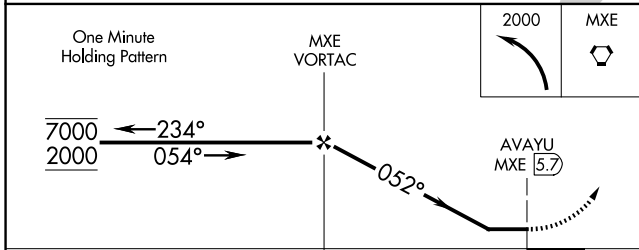

VORTAC MXE 113.2 Chan 79	APP CRS 052°	Rwy Ldg TDZE Apt Elev	N/A N/A 465
---------------------------------------	------------------------	-----------------------------	--

VOR-A
BRANDYWINE RGNL (OQN)

⚠ When local altimeter setting not received, use Coatesville altimeter setting and increase all MDA's 60 feet.

MISSED APPROACH: Climb left turn to 2000 direct MXE VORTAC and hold.

AWOS-3T 121.4	PHILADELPHIA APP CON 124.35 319.15	CLNC DEL 125.6	UNICOM 123.075 (CTAF)
-------------------------	--	--------------------------	---------------------------------

CATEGORY	A	B	C	D	FAF to MAP 5.7 NM					
CIRCLING	1080-1	615 (700-1)	NA		Knots	60	90	120	150	180
					Min:Sec	5:42	3:48	2:51	2:17	1:54

NE-4, 19 MAR 2026 to 16 APR 2026

NE-4, 19 MAR 2026 to 16 APR 2026