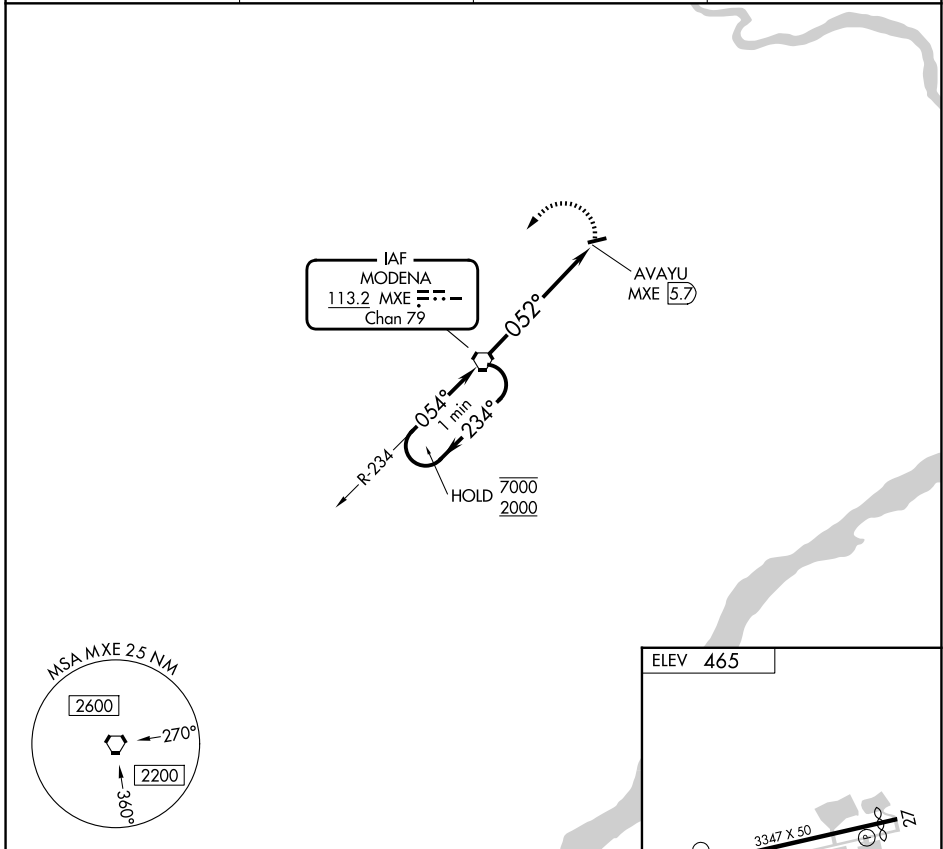

VORTAC MXE 113.2 Chan 79	APP CRS 052°	Rwy Ldg TDZE Apt Elev	N/A N/A 465
---------------------------------------	------------------------	-----------------------------	--

VOR-A
BRANDYWINE RGNL (OQN)

⚠ When local altimeter setting not received, use Coatesville altimeter setting and increase all MDA's 60 feet.

MISSED APPROACH: Climb left turn to 2000 direct MXE VORTAC and hold.

AWOS-3T 121.4	PHILADELPHIA APP CON 124.35 319.15	CLNC DEL 125.6	UNICOM 123.075 (CTAF)
-------------------------	--	--------------------------	---------------------------------

CATEGORY	A	B	C	D	FAF to MAP 5.7 NM					
CIRCLING	1080-1	615 (700-1)	NA		Knots	60	90	120	150	180
					Min:Sec	5:42	3:48	2:51	2:17	1:54

NE-4, 19 MAR 2026 to 16 APR 2026

NE-4, 19 MAR 2026 to 16 APR 2026