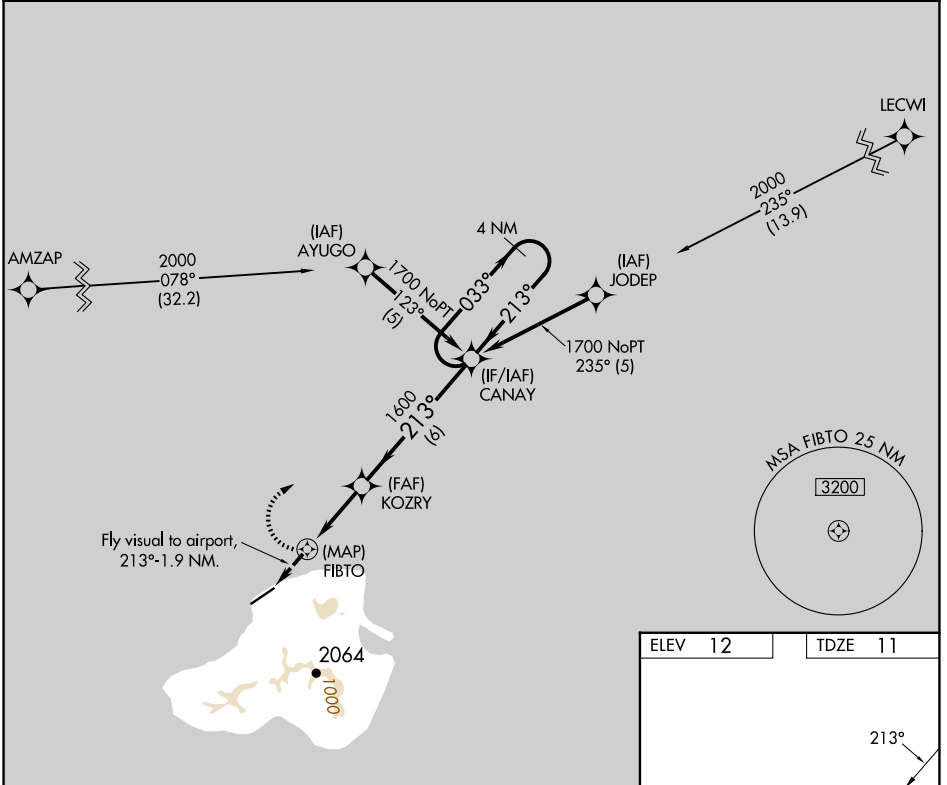

APP CRS 213°	Rwy Idg 5752
	TDZE 11
	Apt Elev 12

RNAV (GPS) RWY 23

KOSRAE (TTK)(PTSA)

⚠ Circling not authorized southeast of Rwy 5-23. Obtain local altimeter setting on CTAF; when not received, procedure not authorized. DME/DME RNP-0.3 NA. No controlled airspace below 5500.

MISSED APPROACH: Climbing right turn to 1700 direct CANAY WP and hold.

KOSRAE RADIO
123.6 (CTAF) **0**

PAC, 19 MAR 2026 to 14 MAY 2026

PAC, 19 MAR 2026 to 14 MAY 2026

ELEV 12	TDZE 11
---------	---------

MIRL Rwy 5-23 **0**
REIL Rws 5 and 23 **0**

CATEGORY	A	B	C	D
LNVA MDA	800-2	789 (800-2)	800-2¼ 789 (800-2¼)	800-2½ 789 (800-2½)
CIRCLING	800-2	788 (800-2)	800-2¼ 788 (800-2¼)	800-2½ 788 (800-2½)