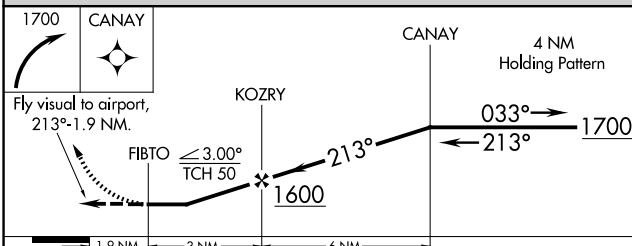

MISSED APPROACH: Climbing right turn to 1700 direct CANAY WP and hold.

KOSRAE RADIO
123.6 (CTAF) **0**

PAC, 19 MAR 2026 to 14 MAY 2026

PAC, 19 MAR 2026 to 14 MAY 2026

ELEV 12	TDZE 11
---------	---------

MIRL Rwy 5-23 **0**
REIL Rws 5 and 23 **0**

CATEGORY	A	B	C	D
LNVA MDA	800-2	789 (800-2)	800-2¼ 789 (800-2¼)	800-2½ 789 (800-2½)
CIRCLING	800-2	788 (800-2)	800-2¼ 788 (800-2¼)	800-2½ 788 (800-2½)