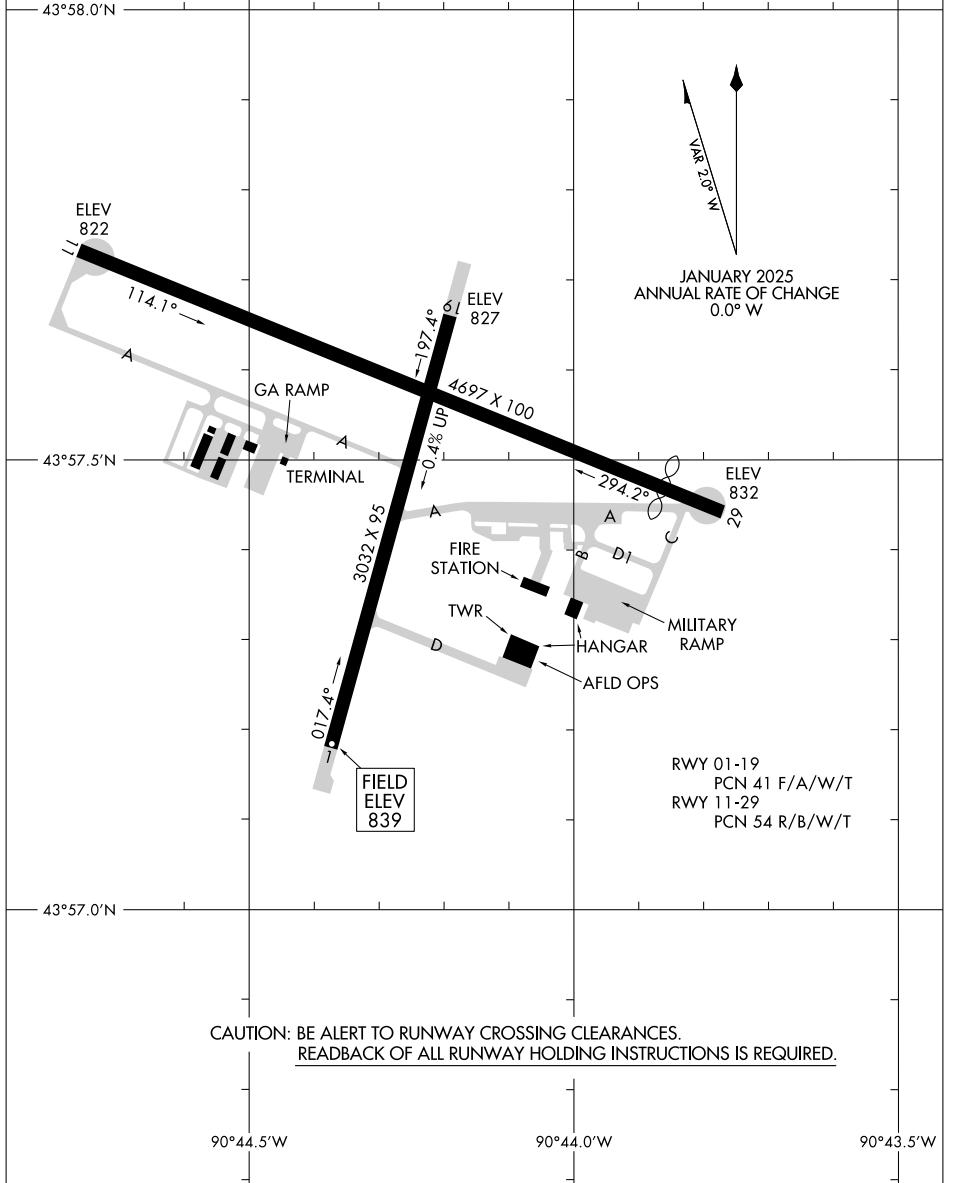

# AIRPORT DIAGRAM

AL-6902 (FAA)

SPARTA/FORT MC COY (CMY)  
SPARTA, WISCONSIN

ASOS  
119.775  
SPARTA/MC COY TOWER ★  
124.6 254.375  
GND CON  
123.625

EC-3, 19 MAR 2026 to 16 APR 2026

EC-3, 19 MAR 2026 to 16 APR 2026

# AIRPORT DIAGRAM

SPARTA, WISCONSIN  
SPARTA/FORT MC COY (CMY)