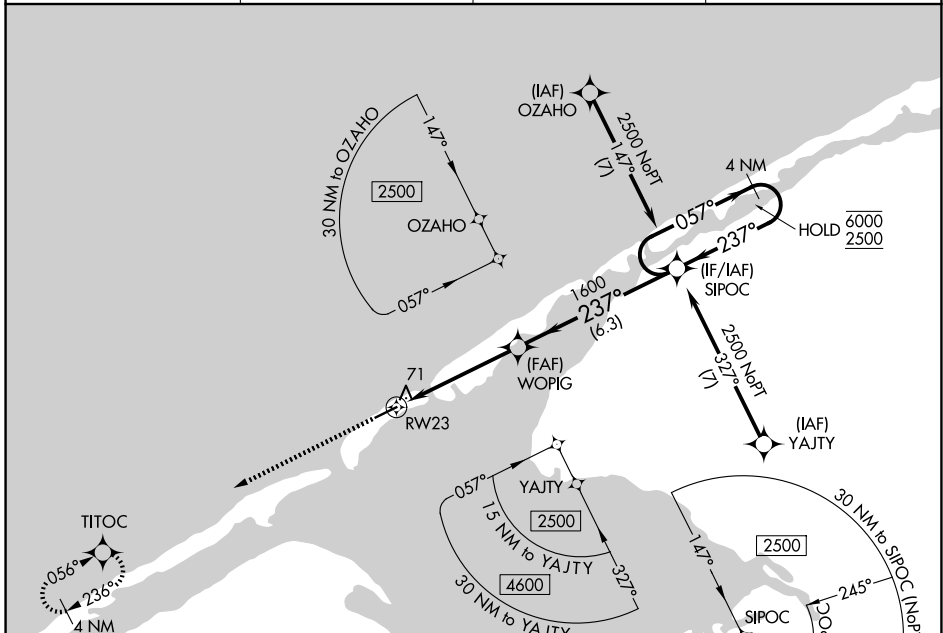

APP CRS 237°	Rwy Ldg TDZE Apt Elev	4997 13 14
------------------------	-----------------------------	---------------------------------------

RNAV (GPS) RWY 23

SHISHMAREF (SHH) (PASH)

RNP AR APCH - GPS.		MISSED APPROACH: Climb to 2500 direct TITOC and hold.	
AWOS-3P 121.1	ANCHORAGE CENTER 119.2 263.0	NOME RADIO 122.4	CTAF 123.0

ELEV 14	TDZE 13
---------	---------

CATEGORY	A	B	C	D
LNAV MDA	480-1	467 (500-1)	480-1 $\frac{3}{8}$	467 (500-1 $\frac{3}{8}$)
CIRCLING	480-1	466 (500-1)	480-1 $\frac{1}{2}$ 466 (500-1 $\frac{1}{2}$)	580-2 566 (600-2)

AK, 19 MAR 2026 to 14 MAY 2026

AK, 19 MAR 2026 to 14 MAY 2026