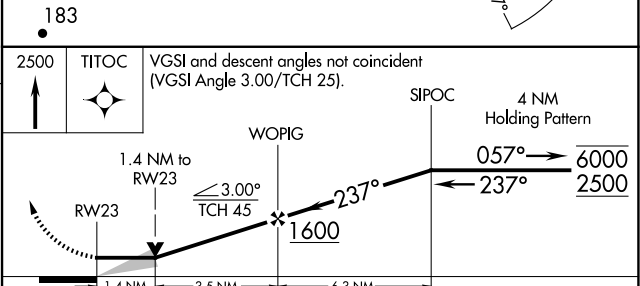

APP CRS 237°	Rwy Ldg TDZE Apt Elev	4997 13 14
------------------------	-----------------------------	---------------------------------------

RNAV (GPS) RWY 23

SHISHMAREF (SHH) (PASH)

RNP AR APCH - GPS.		MISSED APPROACH: Climb to 2500 direct TITOC and hold.	
AWOS-3P 121.1	ANCHORAGE CENTER 119.2 263.0	NOME RADIO 122.4	CTAF 123.0

ELEV 14	TDZE 13
---------	---------

CATEGORY	A	B	C	D
LNAV MDA	480-1	467 (500-1)	480-1 $\frac{3}{8}$	467 (500-1 $\frac{3}{8}$)
CIRCLING	480-1	466 (500-1)	480-1 $\frac{1}{2}$ 466 (500-1 $\frac{1}{2}$)	580-2 566 (600-2)