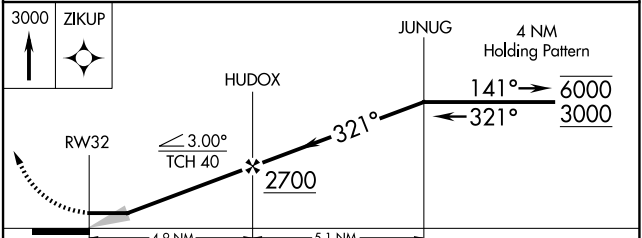

APP CRS	Rwy Idg	3002
321°	TDZE	1116
	Apt Elev	1116

RNAV (GPS) RWY 32

WINTERSET MUNI (3Y3)

RNP APCH.
 ▼ Circling NA for Cat B southwest of Rwy 14-32. Circling Rwy 14 NA at night. Use Osceola altimeter setting.
 ▲ NA

MISSED APPROACH: Climb to 3000 direct ZIKUP and hold.

175 AWOS-3
120.975

DES MOINES APP CON
123.9 360.7

UNICOM
122.7 (CTAF) 0

CATEGORY	A	B	C	D
LNNAV MDA	1660-1	544 (600-1)	NA	
CIRCLING	1660-1 544 (600-1)	1700-1 584 (600-1)	NA	