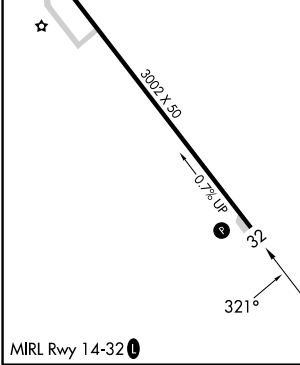

APP CRS	Rwy Idg	3002
321°	TDZE	1116
	Apt Elev	1116

RNAV (GPS) RWY 32

WINTERSET MUNI (3Y3)

RNP APCH.
▼ Circling NA for Cat B southwest of Rwy 14-32. Circling Rwy 14 NA at night. Use Osceola altimeter setting.
▲ NA

MISSED APPROACH: Climb to 3000 direct ZIKUP and hold.

175 AWOS-3
120.975

DES MOINES APP CON
123.9 360.7

UNICOM
122.7 (CTAF) 0

CATEGORY	A	B	C	D
LNNAV MDA	1660-1	544 (600-1)	NA	
CIRCLING	1660-1 544 (600-1)	1700-1 584 (600-1)	NA	

NC-3, 19 MAR 2026 to 16 APR 2026

NC-3, 19 MAR 2026 to 16 APR 2026