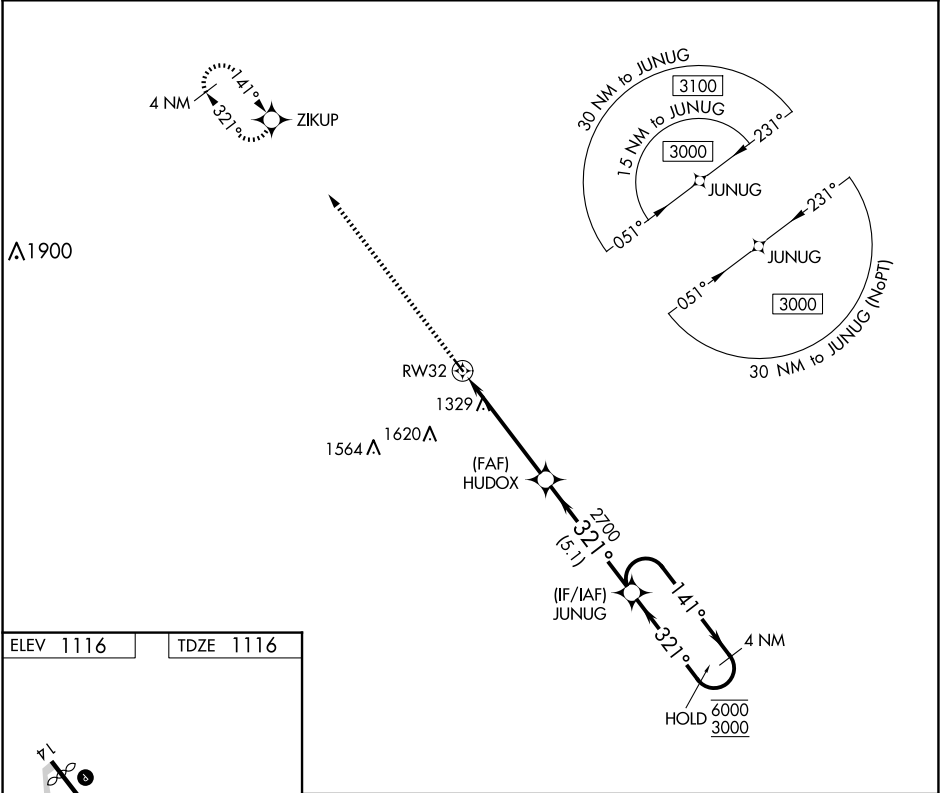

APP CRS	Rwy Idg	3002
321°	TDZE	1116
	Apt Elev	1116

RNAV (GPS) RWY 32

WINTERSET MUNI (3Y3)

RNP APCH.
 ▼ Circling NA for Cat B southwest of Rwy 14-32. Circling Rwy 14 NA at night. Use Osceola altimeter setting.
 ▲ NA

MISSED APPROACH: Climb to 3000 direct ZIKUP and hold.

175 AWOS-3
120.975

DES MOINES APP CON
123.9 360.7

UNICOM
122.7 (CTAF) 0

CATEGORY	A	B	C	D
LNNAV MDA	1660-1	544 (600-1)	NA	
CIRCLING	1660-1 544 (600-1)	1700-1 584 (600-1)	NA	

NC-3, 19 MAR 2026 to 16 APR 2026

NC-3, 19 MAR 2026 to 16 APR 2026