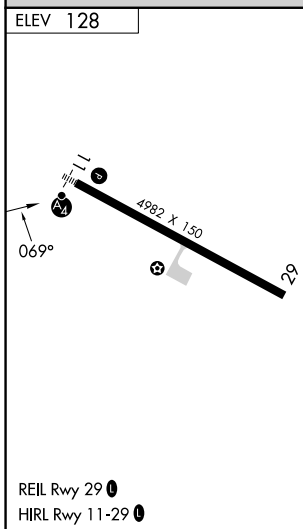

APP CRS	Rwy Idg	N/A
069°	TDZE	N/A
	Apt Elev	128

RNAV (GPS)-D

ST GEORGE (PBV) (PAPB)

	DME/DME RNP-0.3 NA. Circling NA north of Rwy 11-29.	MISSED APPROACH: Climbing right turn to 2100 direct HEKEL and hold.
--	--	---

ASOS 135.45	ANCHORAGE CENTER 119.1 339.8	CTAF 122.8
-----------------------	--	----------------------

CATEGORY	A	B	C	D
CIRCLING	760-1 632 (700-1)	980-1¼ 852 (900-1¼)	980-2½ 852 (900-2½)	NA

AK, 19 MAR 2026 to 14 MAY 2026