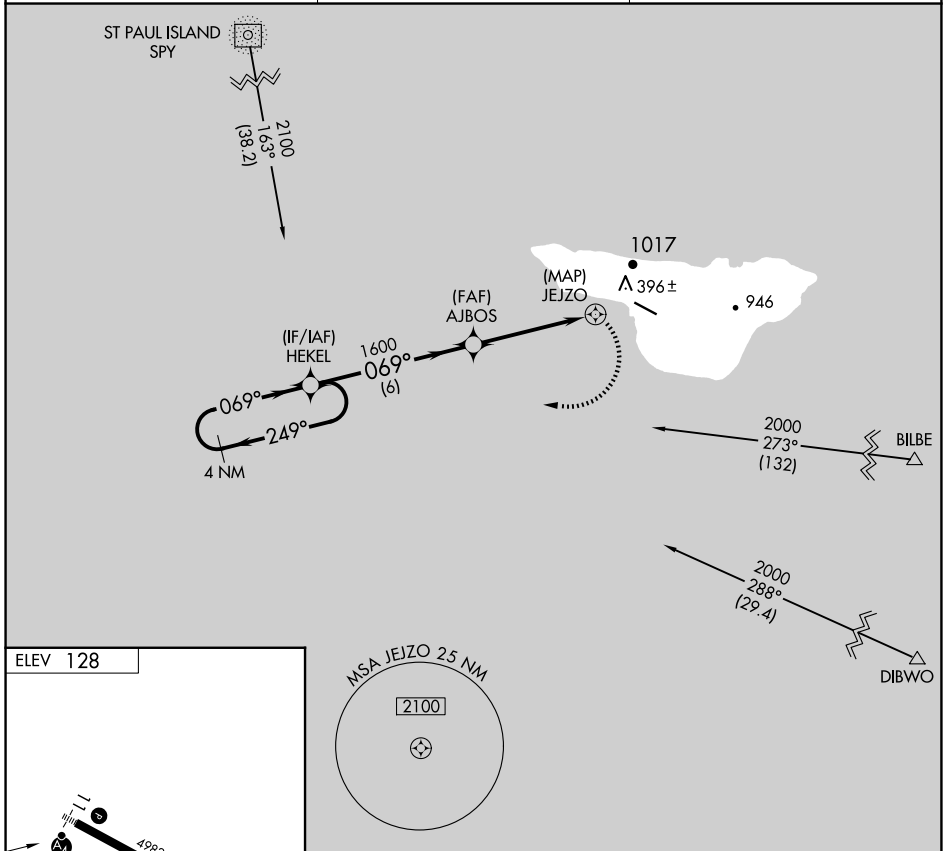

APP CRS	Rwy Idg	N/A
069°	TDZE	N/A
	Apt Elev	128

RNAV (GPS)-D

ST GEORGE (PBV) (PAPB)

	DME/DME RNP-0.3 NA. Circling NA north of Rwy 11-29.	MISSED APPROACH: Climbing right turn to 2100 direct HEKEL and hold.
--	--	---

ASOS 135.45	ANCHORAGE CENTER 119.1 339.8	CTAF 122.8
-----------------------	--	----------------------

CATEGORY	A	B	C	D
CIRCLING	760-1 632 (700-1)	980-1¼ 852 (900-1¼)	980-2½ 852 (900-2½)	NA

AK, 19 MAR 2026 to 14 MAY 2026

AK, 19 MAR 2026 to 14 MAY 2026