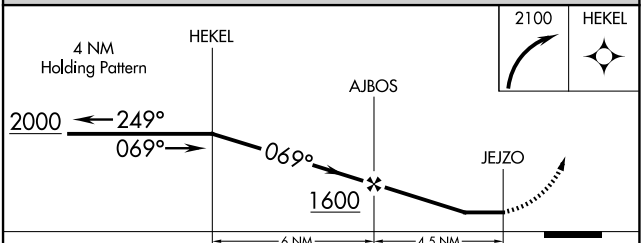

APP CRS	Rwy Idg	N/A
069°	TDZE	N/A
	Apt Elev	128

RNAV (GPS)-D

ST GEORGE (PBV) (PAPB)

	DME/DME RNP-0.3 NA. Circling NA north of Rwy 11-29.	MISSED APPROACH: Climbing right turn to 2100 direct HEKEL and hold.
--	--	---

ASOS 135.45	ANCHORAGE CENTER 119.1 339.8	CTAF 122.8
-----------------------	--	----------------------

CATEGORY	A	B	C	D
CIRCLING	760-1 632 (700-1)	980-1¼ 852 (900-1¼)	980-2½ 852 (900-2½)	NA

AK, 19 MAR 2026 to 14 MAY 2026