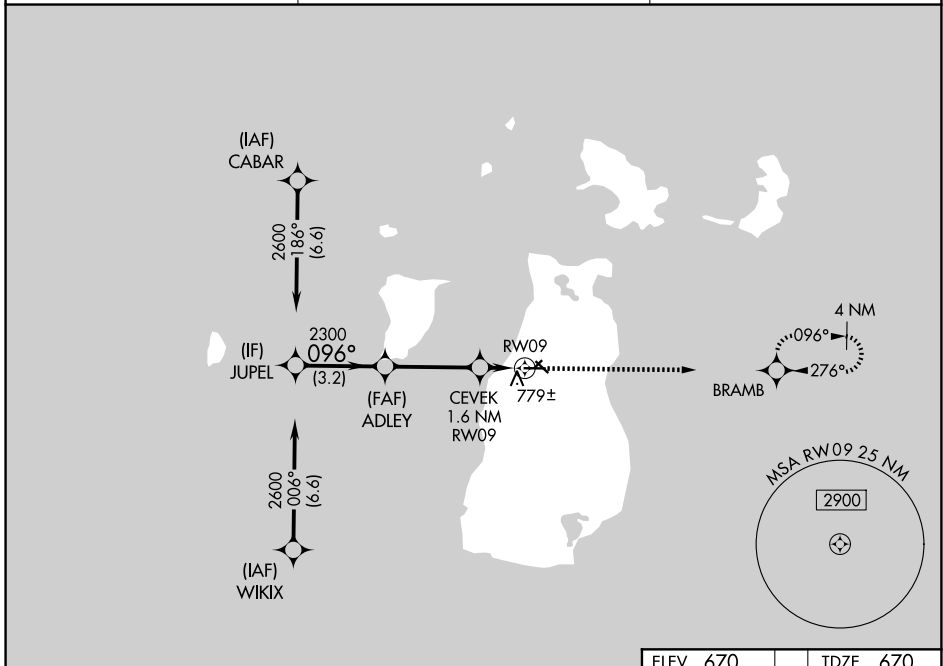

WAAS CH 77943 W09A	APP CRS 096°	Rwy Ldg TDZE Apt Elev	4299 670 670
--	------------------------	-----------------------------	---

RNAV (GPS) RWY 9

BEAVER ISLAND (SJX)

RNP APCH - GPS.		MISSED APPROACH: Climb to 2600 direct BRAMB and hold.
<p>▼ Circling NA to Rwys 5-23 and 14-32. For uncompensated Baro-VNAV systems, LNAV/VNAV NA below -16°C or above 54°C.</p> <p>▲</p>		
AWOS-3P 118.075	MINNEAPOLIS CENTER 134.6 354.05	UNICOM 122.8 (CTAF) 0

EC-1, 19 MAR 2026 to 16 APR 2026

EC-1, 19 MAR 2026 to 16 APR 2026