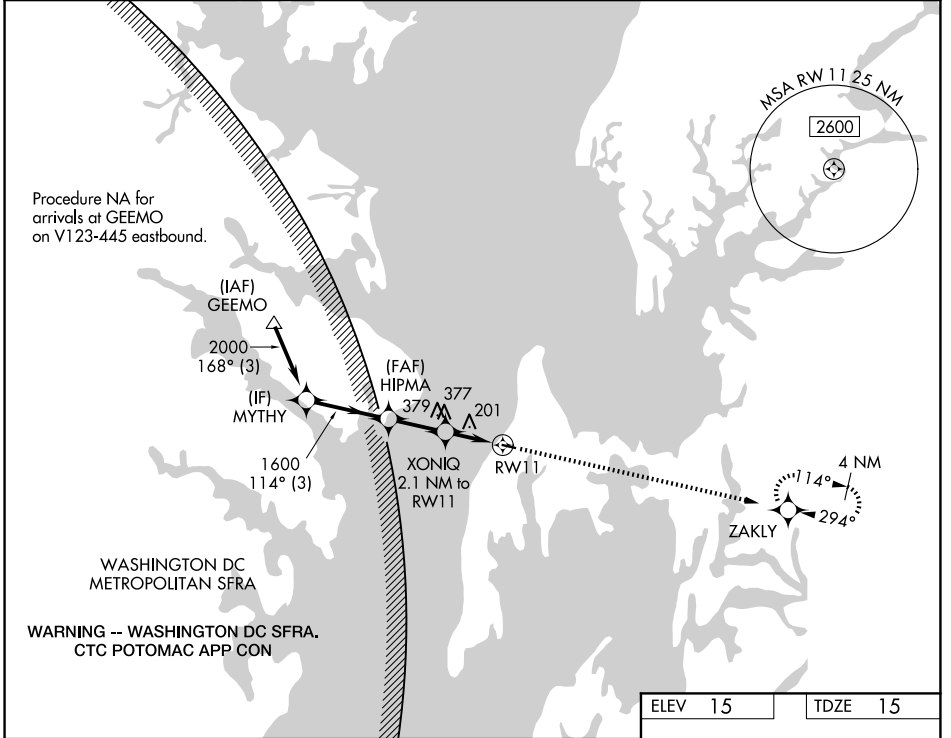

WAAS CH 56639 W11A	APP CRS 114°	Rwy Ldg 2714 TDZE 15 Apt Elev 15
--	------------------------	---

RNAV (GPS) RWY 11

BAY BRIDGE (W29)

RNP APCH. MISSED APPROACH: Climb to 2100 direct ZAKLY and hold.

For uncompensated Baro-VNAV systems, LNAV/VNAV NA below -15°C or above 54°C.

AWOS-3 120.575	POTOMAC APP CON 119.0 282.275	UNICOM 122.725 (CTAF) 0
--------------------------	---	-----------------------------------

NE-3, 19 MAR 2026 to 16 APR 2026

NE-3, 19 MAR 2026 to 16 APR 2026